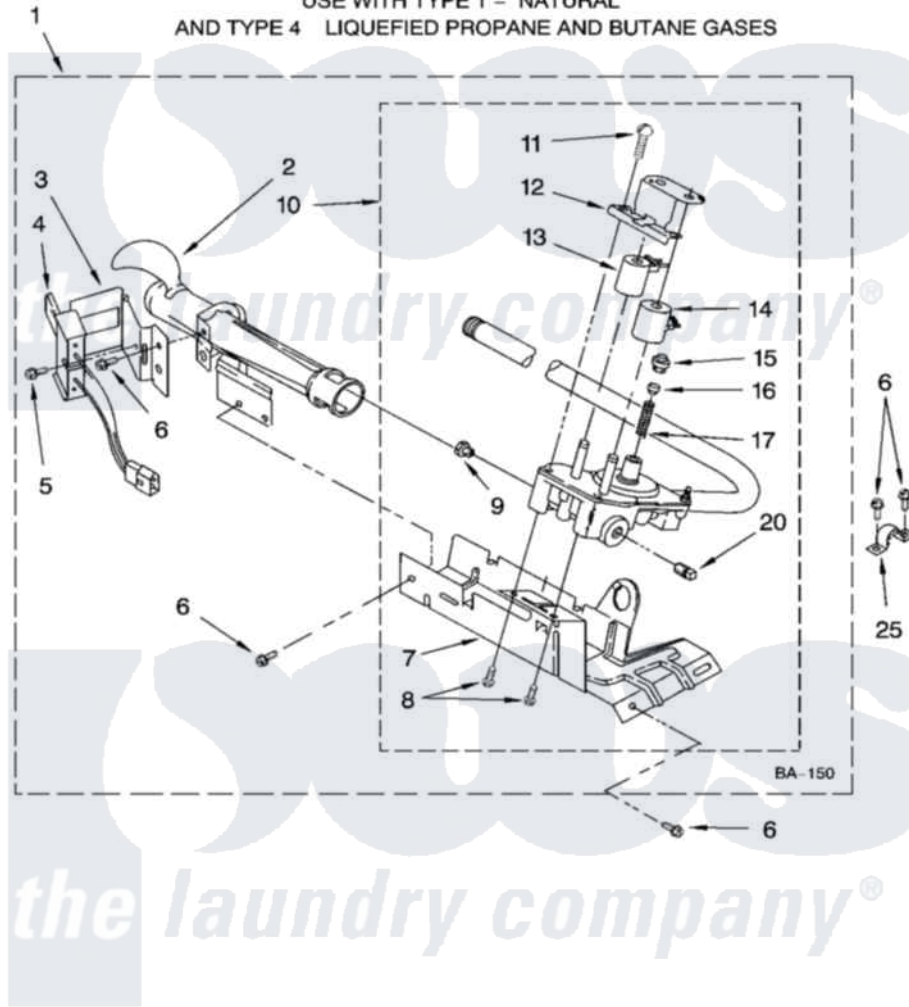

**Whirlpool KGYS750LQ2 04 - 8318272 BURNER ASSEMBLY, OPTIONAL PARTS (NOT INCLUDED)**

**8318272 BURNER ASSEMBLY**

For Models: KGYS750LQ2, KGYS750LT2  
(Designer White) (Biscuit)

USE WITH TYPE 1 - NATURAL  
AND TYPE 4 LIQUEFIED PROPANE AND BUTANE GASES

8181013

7

Whirlpool [Residential Whirlpool KGYS750LQ2 Dryer Parts](#) Parts Diagram 04 - 8318272 BURNER ASSEMBLY, OPTIONAL PARTS (NOT INCLUDED).  
Click on the part number to view part

Item	Original Part Number	Replaced By	Status	Part Description
1	8318272	<a href="#">W10465748</a>		Burner-Gas
2	688617	<a href="#">693140</a>		Burner
3	<a href="#">694298</a>			Bracket, Ignitor
4	686590	<a href="#">279311</a>		Ignitor
5	<a href="#">3393909</a>			Screw, 8-32 X 7/8
6	343641	<a href="#">681414</a>		Screw, 10AB X 1/2
7	693986			Base, Burner
8	<a href="#">3387057</a>			Screw, 10-16 X 1/2 Orifice, Burner
9	<a href="#">234826</a>			Orifice, Burner Type 1
"	<a href="#">229742</a>			Orifice, Burner
"	<a href="#">234868</a>			Orifice, Burner
10	8318277	<a href="#">W10337269</a>		Valve-Gas
11	<a href="#">694421</a>			Screw, Bracket Mounting
12	<a href="#">694538</a>			Bracket, Shunt