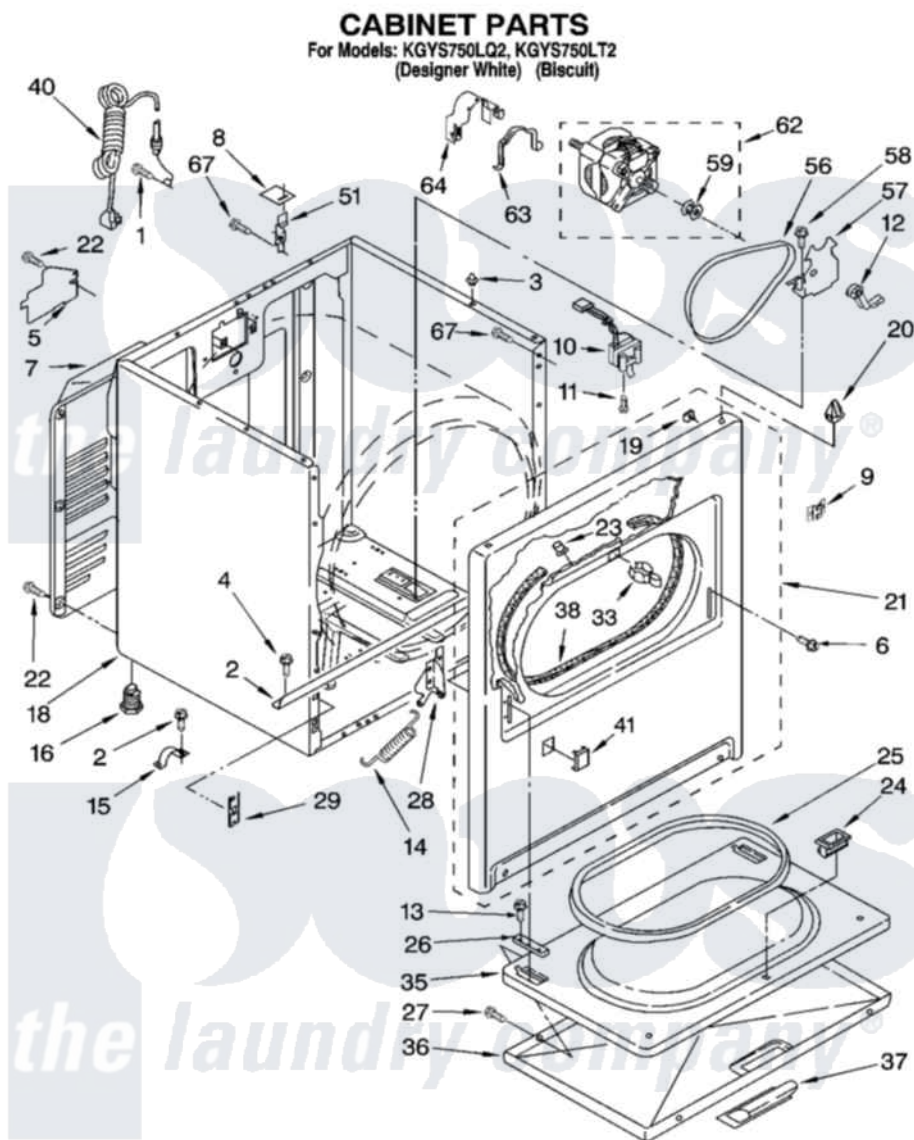

Whirlpool KGYS750LT2 02 - CABINET PARTS

8181013

3

Whirlpool [Residential Whirlpool KGYS750LT2 Dryer Parts](#) Parts Diagram 02 - CABINET PARTS

[Click on the part number to view part](#)

Item	Original Part Number	Replaced By	Status	Part Description
1	697776	4331106		Screw, No.10-32 X 7/16
2	8541400			Bracket, Cabinet
3	98669			Lock, Front Top
4	343641	681414		Screw, 10AB X 1/2
5	3396795			Cover, Terminal Block
6	342043	486146		Screw
7	3396805	280043		Panel-Rear
8	18849			Pad, Top Hinge
9	8546676	W10041960		Spring, Door
10	3406107			Door Switch Assembly
11	697773	3395530		Screw
12	691366			Idler And Pulley Assembly
13	3357011	308685		Side Trim)
14	8541401	W10041960		Spring, Door
15	3980175			Clamp, Elbow
16	3392100	49621		Feet-Leveling

"	279810		Foot-Optional
18	8530603	8533643	Cabinet
"	8530606	3977306	Cabinet
19	98234		Clip, U-Bend
20	18776		Lock, Front Top
21	3395197	279740	Panel
"	3977243	279890	Panel
22	693995		Screw, Hex Head
23	685203	279220	Clip
24	3389441		Door Catch Assembly
25	3390731		Seal, Door
26	337189		Clip, Hinge
27	694091		Trim, Side Right Hand
28	8066056		Hinge, Door
"	8066057		Hinge, Door
29	3394083		Clip, Front Panel
33	696144	279570	Latch
35	695737		Door, Rear
36	3393549		Door, Front
"	3977241		Door, Front
37	8536933		Handle, Door
"	8536934		Handle, Door
38	3406129		Seal And Bearing Assembly
40	344020	3401402	Cord, Power
41	3394975		Plug, Front Panel
"	3394978		Plug, Front Panel
51	238088	8066217	Hinge, Top
56	8066065	341241	Belt
57	348780		Base, Motor
58	3400500		Bolt, 3405245 5/16-18 X 3/4
59	3394341	W10299847	Pulley-Motor
62	8066206	279827	Motor-Drve
63	660658		Clamp, Motor Mounting 343481 685441
64	3404162		Clamp, Motor
67	337686	Not Available	SCREW, 8-18 X .500