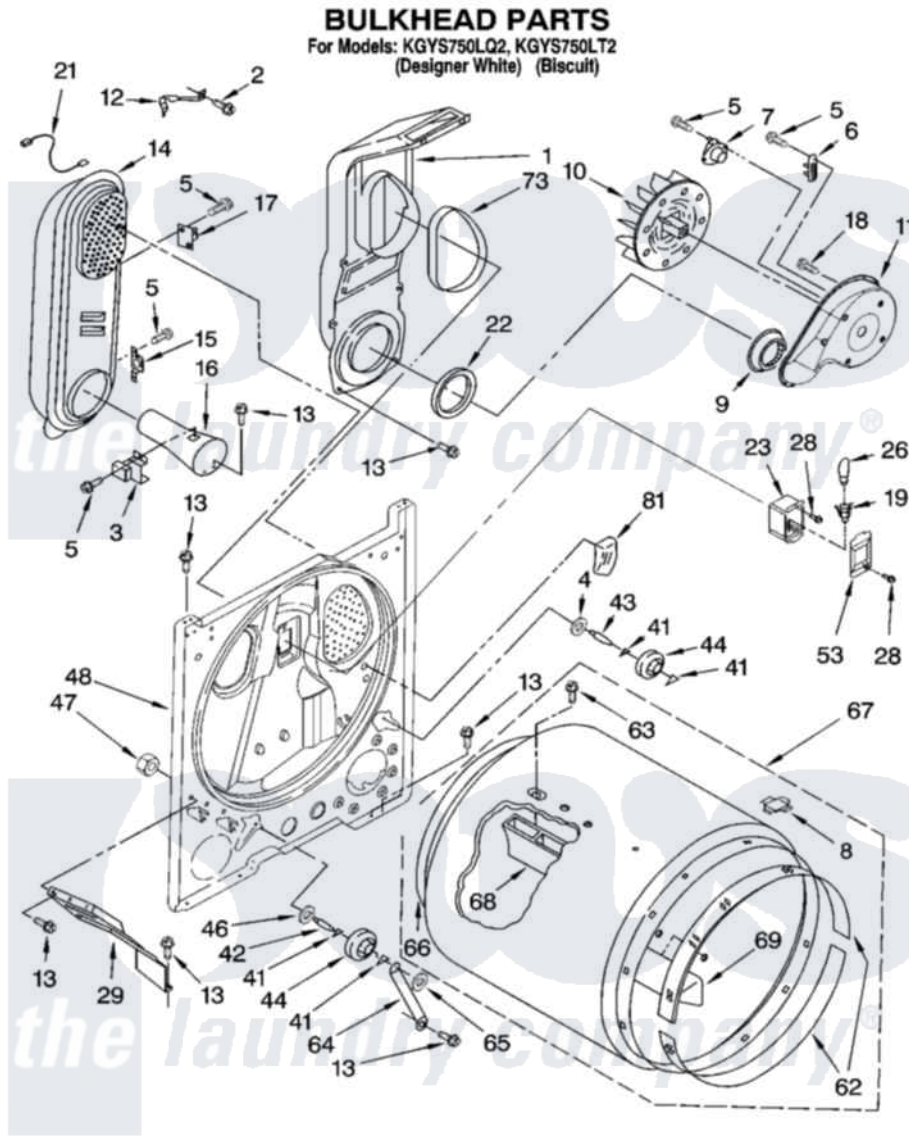

Whirlpool KGYS750LT2 03 - BULKHEAD PARTS

8181013

5

Whirlpool [Residential Whirlpool KGYS750LT2 Dryer Parts](#) Parts Diagram 03 - BULKHEAD PARTS
 Click on the part number to view part

Item	Original Part Number	Replaced By	Status	Part Description
1	348368			Lint Chute Assembly
2	489463			Screw, 8-18 X 1/16
3	338906			Radiant, Sensor
4	3388703			Washer, Support
5	90767			Screw, 8A X 3/8 HeX Washer Head Tapping
6	3392519			Thermal Limiter
7	3387134			Thermostat, Internal-Bias
8	8066086			Plug, Drum Hole
9	696302			Shield, Exhaust
10	694089			Wheel, Blower
11	8577230			Housing, Blower
12	3398161			CLIP
13	343641	681414		Screw, 10AB X 1/2
14	8530285	279980		Box
15	3403140			Thermostat, High-Limit 205F
16	8066049			Funnel, Burner Light

17	280010		Kit, Thermal Cut-Off
18	3390647	488729	Screw
19	3403634	W10136369	Socket, Drum Light Assembly
21	3401707		Jumper, Tco-High Limit
22	347139		Seal, Lint Chute
23	3977373		Bracket, Drum Light
26	3406124	22002263	Lamp
28	487909	488729	Screw
29	3406022		Bracket, Bulkhead
41	690997		Washer, Thrust
42	3399506	W10359270	Shaft, Drum Roller Threads
43	3399507	W10359269	Shaft, Drum Roller Threads
44	3397590	349241T	Support
46	348197		Washer, Support
47	3359452		Nut, Lock
48	3403414		Bulkhead
53	3402841	8532165	Lens, Drum Light
62	692526	279441	BeaRng-Rng
63	97787	W10109200	Screw, Baffle Mounting
64	3976434		Bracket, Support Shaft
65	90296		Nut, Push On
66	3406130	279857	Seal
67	695587		Drum Assembly
68	692490		Baffle, Drum
69	3403636		Baffle, Drum
73	339956		Seal, Air Duct To Bulkhead
81	3976479	279366	Electrode