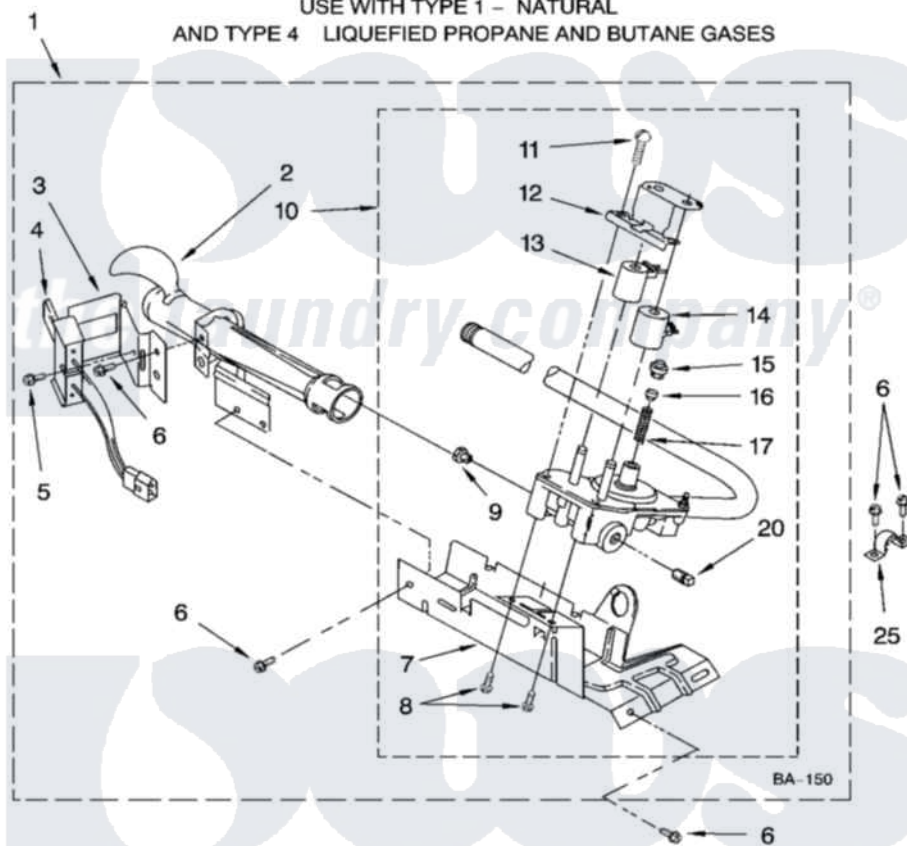

Whirlpool KGYS750LT2 04 - 8318272 BURNER ASSEMBLY, OPTIONAL PARTS (NOT INCLUDED)

8318272 BURNER ASSEMBLY

For Models: KGYS750LQ2, KGYS750LT2
(Designer White) (Biscuit)

USE WITH TYPE 1 - NATURAL
AND TYPE 4 LIQUEFIED PROPANE AND BUTANE GASES

the laundry company

8181013

7

Whirlpool [Residential Whirlpool KGYS750LT2 Dryer Parts](#) Parts Diagram 04 - 8318272 BURNER ASSEMBLY, OPTIONAL PARTS (NOT INCLUDED).
Click on the part number to view part

Item	Original Part Number	Replaced By	Status	Part Description
1	8318272	W10465748		Burner-Gas
2	688617	693140		Burner
3	694298			Bracket, Ignitor
4	686590	279311		Ignitor
5	3393909			Screw, 8-32 X 7/8
6	343641	681414		Screw, 10AB X 1/2
7	693986			Base, Burner
8	3387057			Screw, 10-16 X 1/2 Orifice, Burner
9	234826			Orifice, Burner Type 1
"	229742			Orifice, Burner
"	234868			Orifice, Burner
10	8318277	W10337269		Valve-Gas
11	694421			Screw, Bracket Mounting
12	694538			Bracket, Shunt