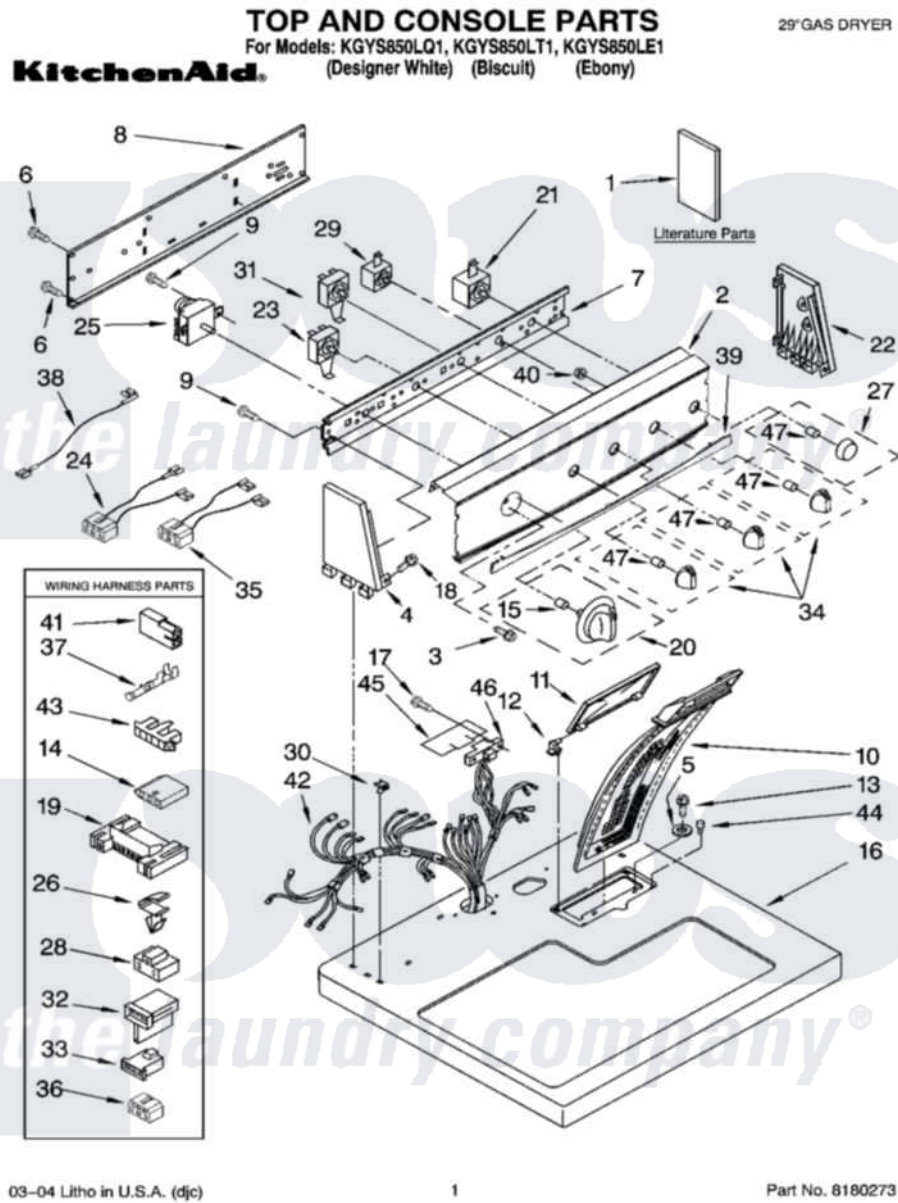

Whirlpool KGYS850LE1 01 - TOP AND CONSOLE PARTS

Whirlpool [Residential Whirlpool KGYS850LE1 Dryer Parts](#) Parts Diagram 01 - TOP AND CONSOLE PARTS
Click on the part number to view part

Item	Original Part Number	Replaced By	Status	Part Description
1	LIT8535889		Not Available	Literature Parts (Instructions, Installation)
"	LIT8535890		Not Available	Literature Parts (Sheet, Cycle Feature)
"	LIT8535887			Literature Parts
"	LIT3979569		Not Available	Literature Parts (Wiring Diagram)
"	N/A		Not Available	Following May Be Purchased DO-IT-YOURSELF REPAIR MANUALS
"	677818		Not Available	Manual, Do-It- Yourself Repair (Dryer)
2	3977978	280015		Panel-Control
"	3977979	280016		Panel-Control
"	3977980	280017		Panel-Control
3	3400859			Screw, Grounding
4	8274353	285858		Endcap
"	8274355	285859		Endcap
"	3954772	285860		Baffle - Oven Top