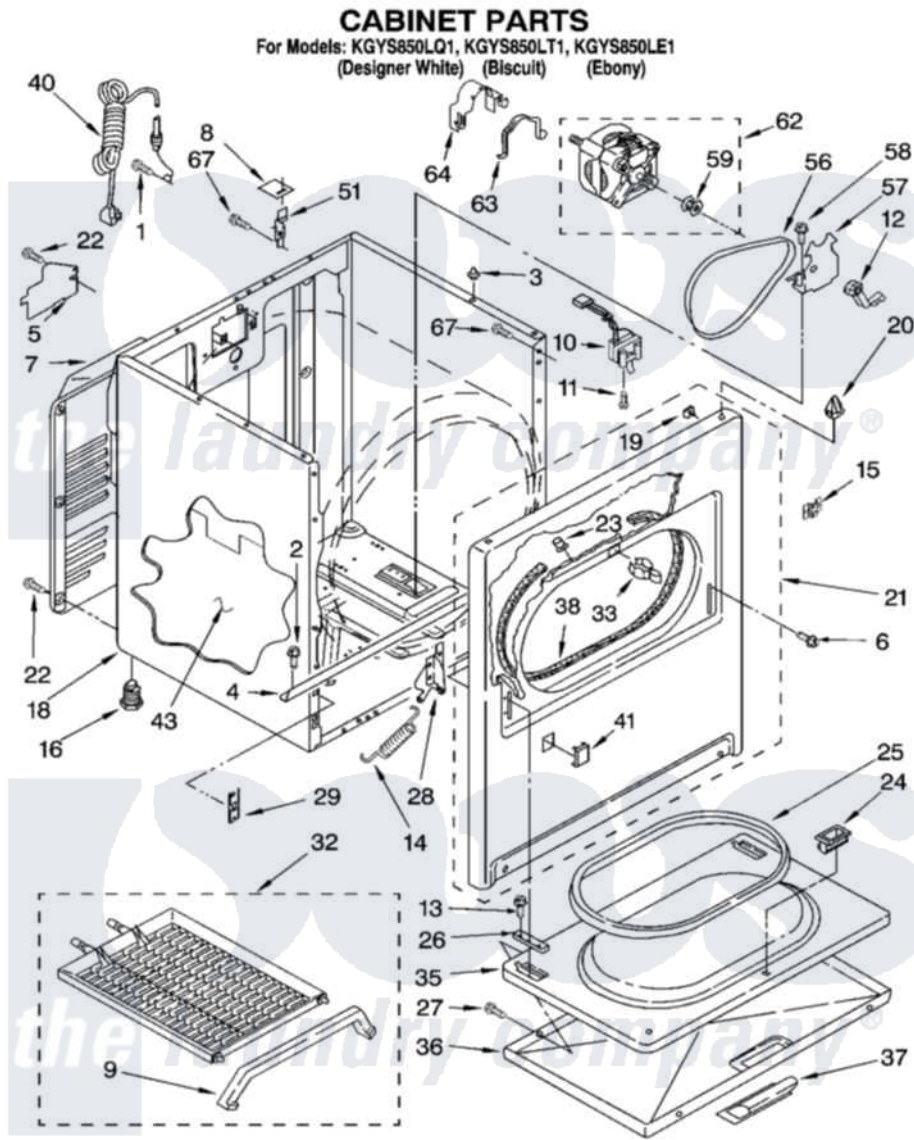

Whirlpool KGYS850LE1 02 - CABINET PARTS

8180273

3

Whirlpool Residential Whirlpool KGYS850LE1 Dryer Parts Parts Diagram 02 - CABINET PARTS
Click on the part number to view part

| Item | Original Part Number | Replaced By | Status | Part Description |
|------|-------------------------|---------------------------|--------|---------------------------|
| 1 | 697776 | 4331106 | | Screw, No.10-32 X 7/16 |
| 2 | 343641 | 681414 | | Screw, 10AB X 1/2 |
| 3 | 98669 | | | Lock, Front Top |
| 4 | 8541400 | | | Bracket, Cabinet |
| 5 | 3396795 | | | Cover, Terminal Block |
| 6 | 342043 | 486146 | | Screw |
| 7 | 3396805 | 280043 | | Panel-Rear |
| 8 | 18849 | | | Pad, Top Hinge |
| 9 | 692989 | | | BRacket, Dry Rack |
| 10 | 3406107 | | | Door Switch Assembly |
| 11 | 697773 | 3395530 | | Screw |
| 12 | 691366 | | | Idler And Pulley Assembly |
| 13 | 3357011 | 308685 | | Side Trim) |
| 14 | 8541401 | W10041960 | | Spring, Door |
| 15 | 8546676 | W10041960 | | Spring, Door |
| 16 | 3392100 | 49621 | | Feet-Leveling |