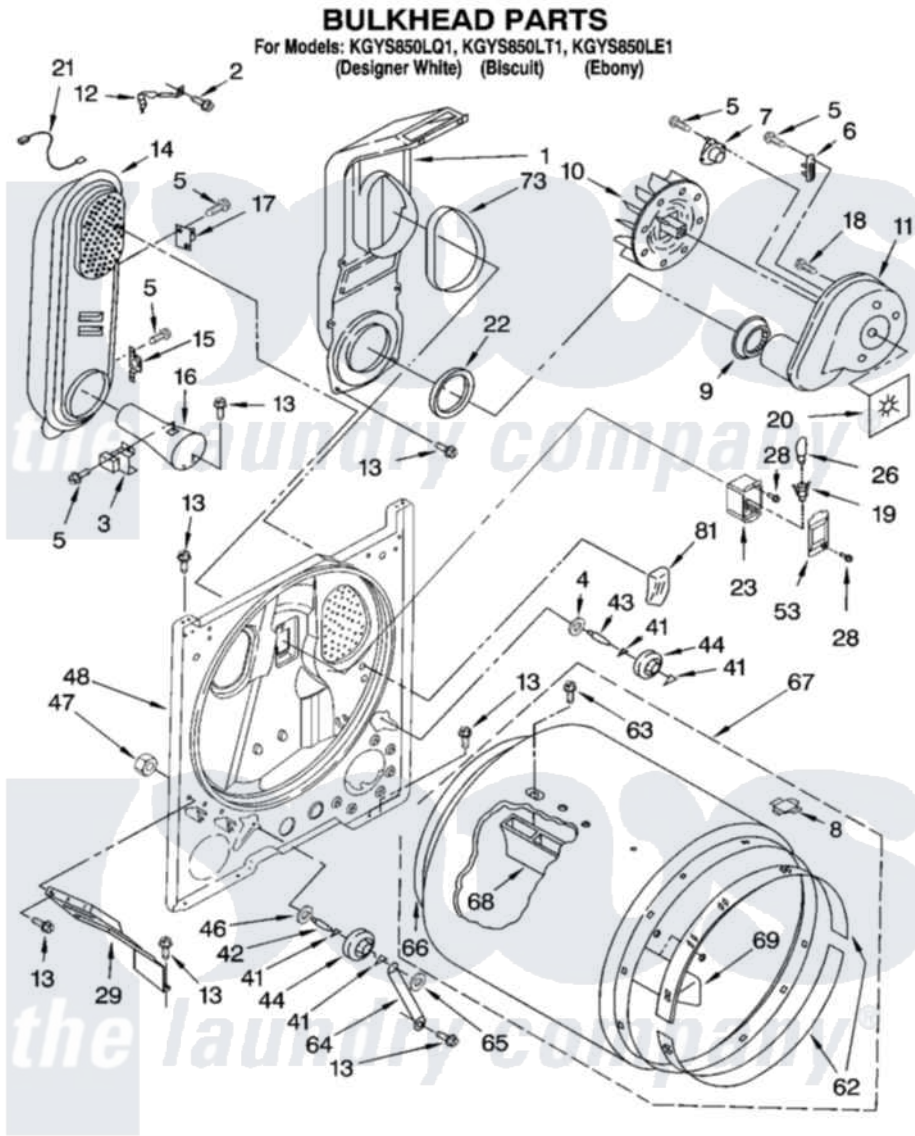

# Whirlpool KGYS850LE1 03 - BULKHEAD PARTS

8180273

5

Whirlpool [Residential Whirlpool KGYS850LE1 Dryer Parts](#) Parts Diagram 03 - BULKHEAD PARTS  
Click on the part number to view part

Item	Original Part Number	Replaced By	Status	Part Description
1	<a href="#">348368</a>			Lint Chute Assembly
2	<a href="#">489463</a>			Screw, 8-18 X 1/16
3	<a href="#">338906</a>			Radiant, Sensor
4	<a href="#">3388703</a>			Washer, Support
5	<a href="#">90767</a>			Screw, 8A X 3/8 HeX Washer Head Tapping
6	<a href="#">3392519</a>			Thermal Limiter
7	<a href="#">3387134</a>			Thermostat, Internal-Bias
8	<a href="#">8066086</a>			Plug, Drum Hole
9	<a href="#">696302</a>			Shield, Exhaust
10	<a href="#">694089</a>			Wheel, Blower
11	8557384	<a href="#">8577230</a>		Housing, Blower
12	3398161			CLIP
13	343641	<a href="#">681414</a>		Screw, 10AB X 1/2
14	8530285	<a href="#">279980</a>		Box
15	<a href="#">3403140</a>			Thermostat, High-Limit 205F
16	<a href="#">8066049</a>			Funnel, Burner Light