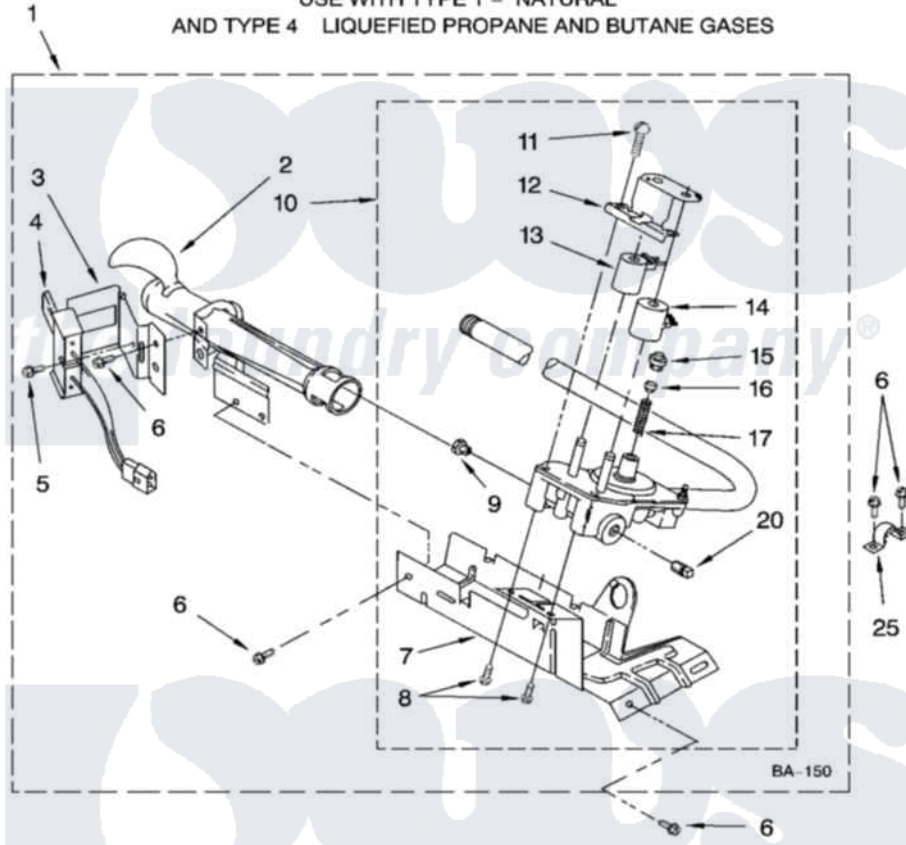

Whirlpool KGYS850LE1 04 - 8318272 BURNER ASSEMBLY

8318272 BURNER ASSEMBLY

For Models: KGYS850LQ1, KGYS850LT1, KGYS850LE1
(Designer White) (Biscuit) (Ebony)

USE WITH TYPE 1 - NATURAL
AND TYPE 4 LIQUEFIED PROPANE AND BUTANE GASES

8180273

7

Whirlpool Residential Whirlpool KGYS850LE1 Dryer Parts Parts Diagram 04 - 8318272 BURNER ASSEMBLY
Click on the part number to view part

Item	Original Part Number	Replaced By	Status	Part Description
1	8318272	W10465748		Burner-Gas
2	688617	693140		Burner
3	694298			Bracket, Ignitor
4	686590	279311		Ignitor
5	3393909			Screw, 8-32 X 7/8
6	343641	681414		Screw, 10AB X 1/2
7	693986			Base, Burner
8	3387057			Screw, 10-16 X 1/2 Orifice, Burner
9	234826			Orifice, Burner Type 1
"	229742			Orifice, Burner
"	234868			Orifice, Burner
10	8318277	W10337269		Valve-Gas
11	694421			Screw, Bracket Mounting
12	694538			Bracket, Shunt
13	694540			Coil, 60 Hz
14	694539			Coil, 60 Hz

15	694424		Leak, Limiter
16	694423		Screw, Regulator Adjustment
17	694422		Spring, Regulator
20	239822	W10295523	Plug, Pipe
25	341029		Clamp, Pipe Door Spring
"	694572	49572A	Conversion Kit To Type L.p.g.f
"	N/A		Not Available