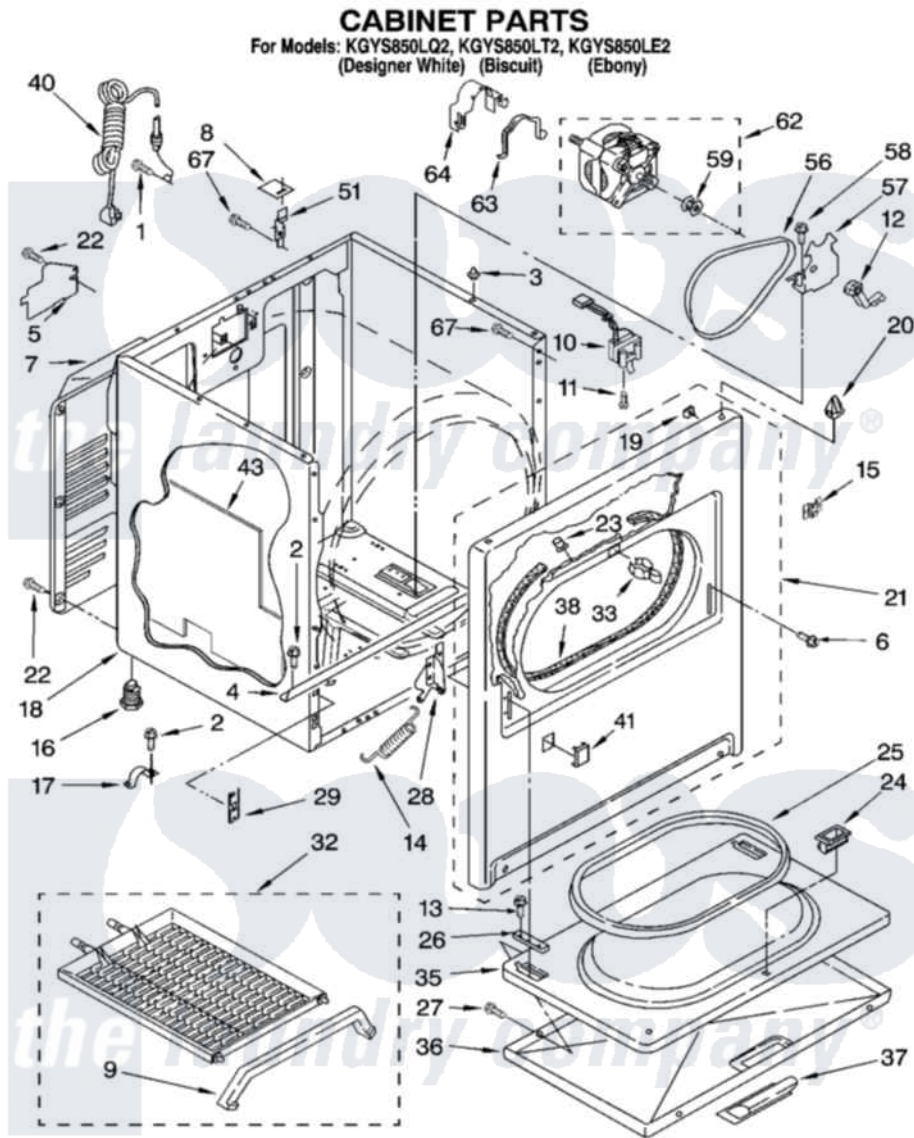

Whirlpool KGYS850LE2 02 - CABINET PARTS

8181014

3

Whirlpool Residential Whirlpool KGYS850LE2 Dryer Parts Parts Diagram 02 - CABINET PARTS
Click on the part number to view part

Item	Original Part Number	Replaced By	Status	Part Description
1	697776	4331106		Screw, No.10-32 X 7/16
2	343641	681414		Screw, 10AB X 1/2
3	98669			Lock, Front Top
4	8541400			Bracket, Cabinet
5	3396795			Cover, Terminal Block
6	342043	486146		Screw
7	3396805	280043		Panel-Rear
8	18849			Pad, Top Hinge
9	692989			BRacket, Dry Rack
10	3406107			Door Switch Assembly
11	697773	3395530		Screw
12	691366			Idler And Pulley Assembly
13	3357011	308685		Side Trim)
14	8541401	W10041960		Spring, Door
15	8546676	W10041960		Spring, Door
16	3392100	49621		Feet-Leveling

"	279810		Foot-Optional
17	3980175		Clamp, Elbow
18	8530603	8533643	Cabinet
"	8530606	3977306	Cabinet
"	8530605		Cabinet
19	98234		Clip, U-Bend
20	18776		Lock, Front Top
21	3395197	279740	Panel
"	3977243	279890	Panel
"	3978796	280042	Panel
22	693995		Screw, Hex Head
23	685203	279220	Clip
24	3389441		Door Catch Assembly
25	3390731		Seal, Door
26	337189		Clip, Hinge
27	694091		Trim, Side Right Hand
28	8066056		Hinge, Door
"	8066057		Hinge, Door
29	3394083		Clip, Front Panel
32	3406839		Dry Rack Assembly
33	696144	279570	Latch
35	695737		Door, Rear
36	3393549		Door, Front
"	3977241		Door, Front
"	3403110		Door, Front
37	8536933		Handle, Door
"	8536934		Handle, Door
"	8536935		Handle, Door
38	3406129		Seal And Bearing Assembly
40	344020	3401402	Cord, Power
41	3394975		Plug, Front Panel
"	3394978		Plug, Front Panel
"	3394979		Plug, Front Panel
43	8564134		Board, Sound Dampening
51	238088	8066217	Hinge, Top
56	8066065	341241	Belt
57	348780		Base, Motor
58	3400500		Bolt, 3405245 5/16-18 X 3/4
59	3394341	W10299847	Pulley-Motor
62	8066206	279827	Motor-Drve
63	660658		Clamp, Motor Mounting 343481 685441
64	3404162		Clamp, Motor
67	337686	Not Available	SCREW, 8-18 X .500