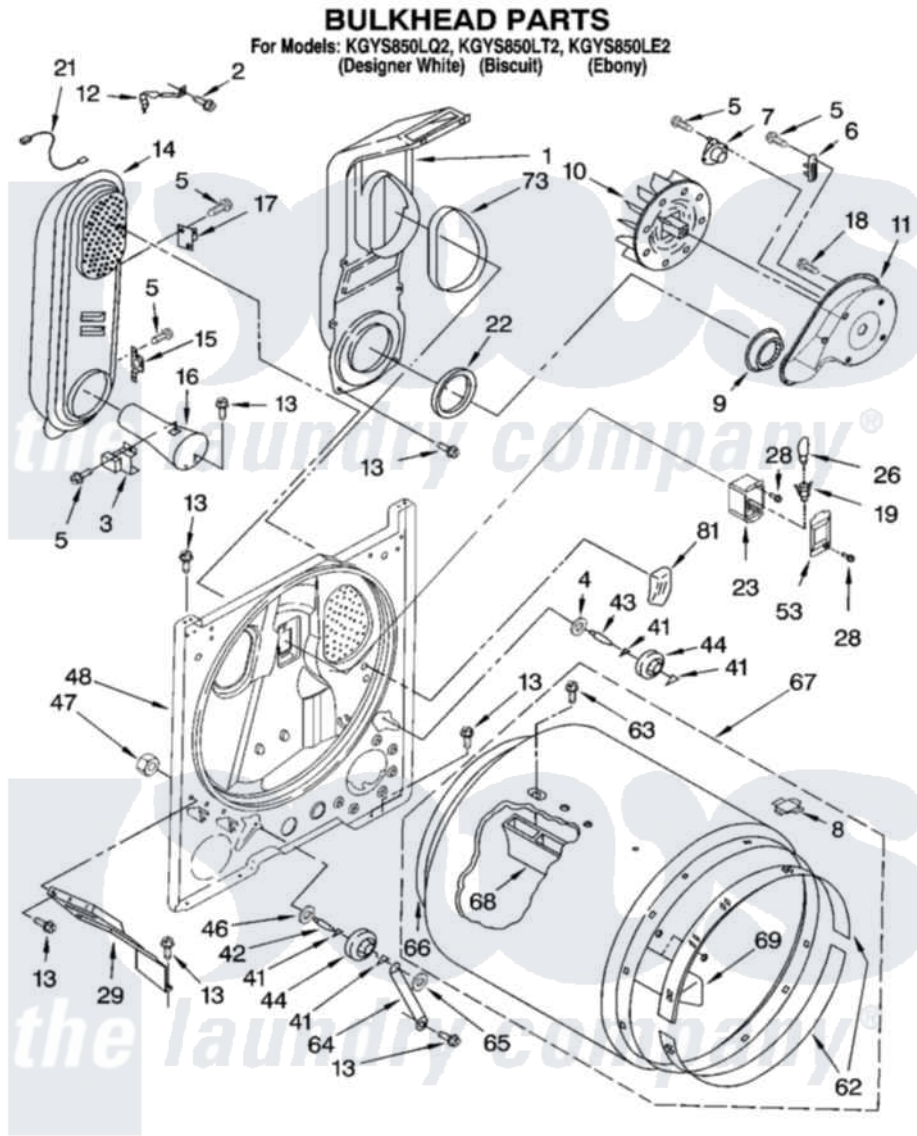

Whirlpool KGYS850LE2 03 - BULKHEAD PARTS

8181014

5

Whirlpool [Residential Whirlpool KGYS850LE2 Dryer Parts](#) Parts Diagram 03 - BULKHEAD PARTS
Click on the part number to view part

Item	Original Part Number	Replaced By	Status	Part Description
1	348368			Lint Chute Assembly
2	489463			Screw, 8-18 X 1/16
3	338906			Radiant, Sensor
4	3388703			Washer, Support
5	90767			Screw, 8A X 3/8 HeX Washer Head Tapping
6	3392519			Thermal Limiter
7	3387134			Thermostat, Internal-Bias
8	8066086			Plug, Drum Hole
9	696302			Shield, Exhaust
10	694089			Wheel, Blower
11	8577230			Housing, Blower
12	3398161			CLIP
13	343641	681414		Screw, 10AB X 1/2
14	8530285	279980		Box
15	3403140			Thermostat, High-Limit 205F
16	8066049			Funnel, Burner Light

17	280010		Kit, Thermal Cut-Off
18	3390647	488729	Screw
19	3403634	W10136369	Socket, Drum Light Assembly
21	3401707		Jumper, Tco-High Limit
22	347139		Seal, Lint Chute
23	3977373		Bracket, Drum Light
26	3406124	22002263	Lamp
28	487909	488729	Screw
29	3406022		Bracket, Bulkhead
41	690997		Washer, Thrust
42	3399506	W10359270	Shaft, Drum Roller Threads
43	3399507	W10359269	Shaft, Drum Roller Threads
44	3397590	349241T	Support
46	348197		Washer, Support
47	3359452		Nut, Lock
48	3403414		Bulkhead
53	3402841	8532165	Lens, Drum Light
62	692526	279441	BeaRng-Rng
63	97787	W10109200	Screw, Baffle Mounting
64	3976434		Bracket, Support Shaft
65	90296		Nut, Push On
66	3406130	279857	Seal
67	695587		Drum Assembly
68	692490		Baffle, Drum
69	3403636		Baffle, Drum
73	339956		Seal, Air Duct To Bulkhead
81	3976479	279366	Electrode