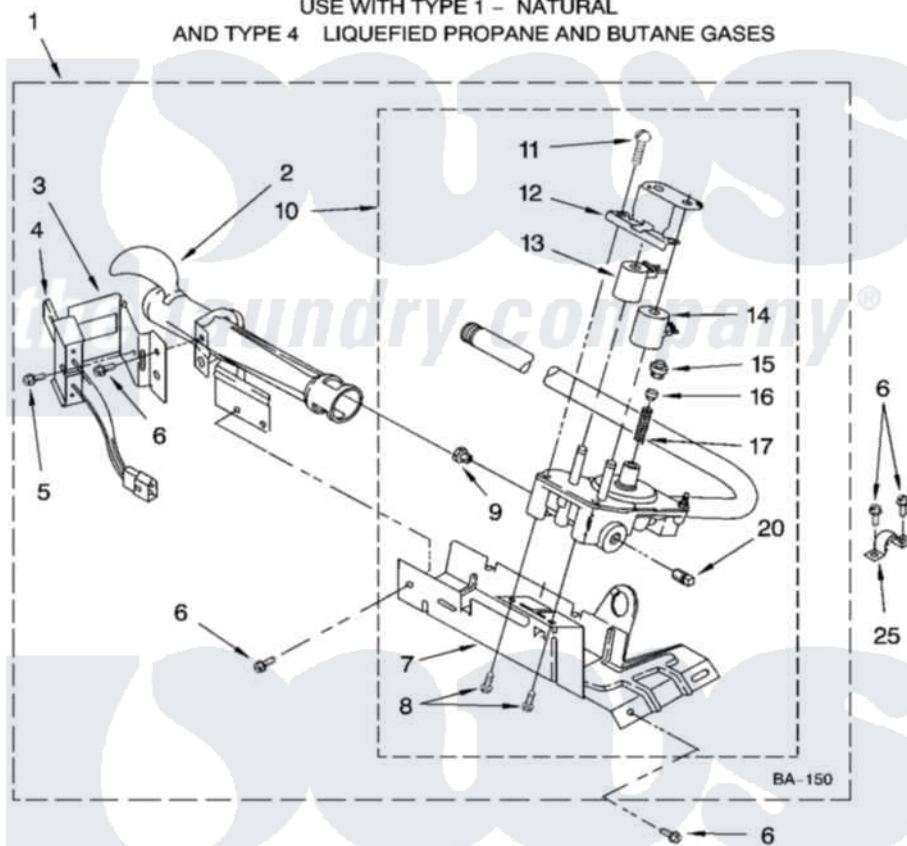

**Whirlpool KGYS850LE2 04 - 8318272 BURNER ASSEMBLY, OPTIONAL PARTS (NOT INCLUDED)**

**8318272 BURNER ASSEMBLY**

For Models: KGYS850LQ2, KGYS850LT2, KGYS850LE2  
(Designer White) (Biscuit) (Ebony)

USE WITH TYPE 1 - NATURAL  
AND TYPE 4 LIQUEFIED PROPANE AND BUTANE GASES

8181014

7

Whirlpool Residential Whirlpool KGYS850LE2 Dryer Parts Parts Diagram 04 - 8318272 BURNER ASSEMBLY, OPTIONAL PARTS (NOT INCLUDED).  
Click on the part number to view part

Item	Original Part Number	Replaced By	Status	Part Description
1	8318272	<a href="#">W10465748</a>		Burner-Gas
2	688617	<a href="#">693140</a>		Burner
3	<a href="#">694298</a>			Bracket, Ignitor
4	686590	<a href="#">279311</a>		Ignitor
5	<a href="#">3393909</a>			Screw, 8-32 X 7/8
6	343641	<a href="#">681414</a>		Screw, 10AB X 1/2
7	693986			Base, Burner
8	<a href="#">3387057</a>			Screw, 10-16 X 1/2 Orifice, Burner
9	<a href="#">234826</a>			Orifice, Burner Type 1
"	<a href="#">229742</a>			Orifice, Burner
"	<a href="#">234868</a>			Orifice, Burner
10	8318277	<a href="#">W10337269</a>		Valve-Gas
11	<a href="#">694421</a>			Screw, Bracket Mounting
12	<a href="#">694538</a>			Bracket, Shunt