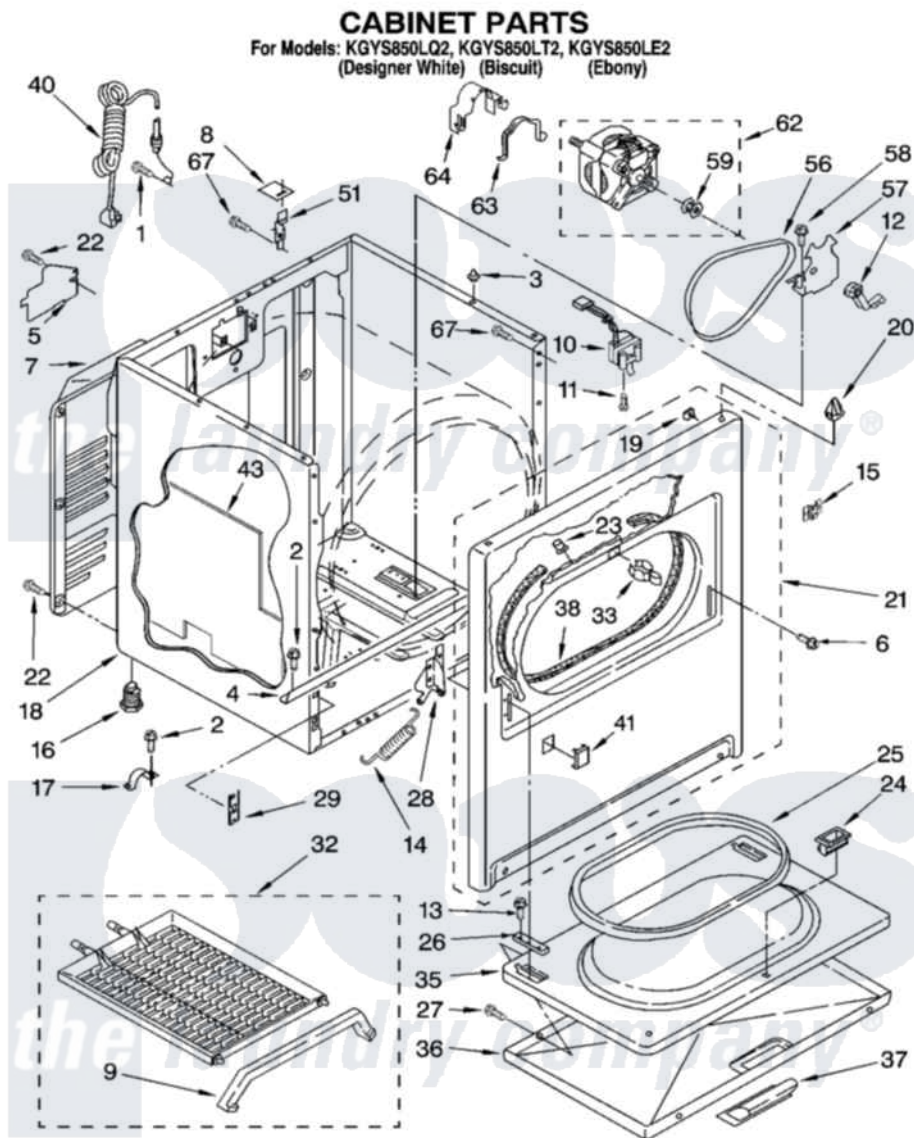

Whirlpool KGYS850LQ2 02 - CABINET PARTS

8181014

3

Whirlpool [Residential Whirlpool KGYS850LQ2 Dryer Parts](#) Parts Diagram 02 - CABINET PARTS
Click on the part number to view part

Item	Original Part Number	Replaced By	Status	Part Description
1	697776	4331106		Screw, No.10-32 X 7/16
2	343641	681414		Screw, 10AB X 1/2
3	98669			Lock, Front Top
4	8541400			Bracket, Cabinet
5	3396795			Cover, Terminal Block
6	342043	486146		Screw
7	3396805	280043		Panel-Rear
8	18849			Pad, Top Hinge
9	692989			BRacket, Dry Rack
10	3406107			Door Switch Assembly
11	697773	3395530		Screw
12	691366			Idler And Pulley Assembly
13	3357011	308685		Side Trim)
14	8541401	W10041960		Spring, Door
15	8546676	W10041960		Spring, Door
16	3392100	49621		Feet-Leveling

"	279810		Foot-Optional
17	3980175		Clamp, Elbow
18	8530603	8533643	Cabinet
"	8530606	3977306	Cabinet
"	8530605		Cabinet
19	98234		Clip, U-Bend
20	18776		Lock, Front Top
21	3395197	279740	Panel
"	3977243	279890	Panel
"	3978796	280042	Panel
22	693995		Screw, Hex Head
23	685203	279220	Clip
24	3389441		Door Catch Assembly
25	3390731		Seal, Door
26	337189		Clip, Hinge
27	694091		Trim, Side Right Hand
28	8066056		Hinge, Door
"	8066057		Hinge, Door
29	3394083		Clip, Front Panel
32	3406839		Dry Rack Assembly
33	696144	279570	Latch
35	695737		Door, Rear
36	3393549		Door, Front
"	3977241		Door, Front
"	3403110		Door, Front
37	8536933		Handle, Door
"	8536934		Handle, Door
"	8536935		Handle, Door
38	3406129		Seal And Bearing Assembly
40	344020	3401402	Cord, Power
41	3394975		Plug, Front Panel
"	3394978		Plug, Front Panel
"	3394979		Plug, Front Panel
43	8564134		Board, Sound Dampening
51	238088	8066217	Hinge, Top
56	8066065	341241	Belt
57	348780		Base, Motor
58	3400500		Bolt, 3405245 5/16-18 X 3/4
59	3394341	W10299847	Pulley-Motor
62	8066206	279827	Motor-Drve
63	660658		Clamp, Motor Mounting 343481 685441
64	3404162		Clamp, Motor
67	337686	Not Available	SCREW, 8-18 X .500