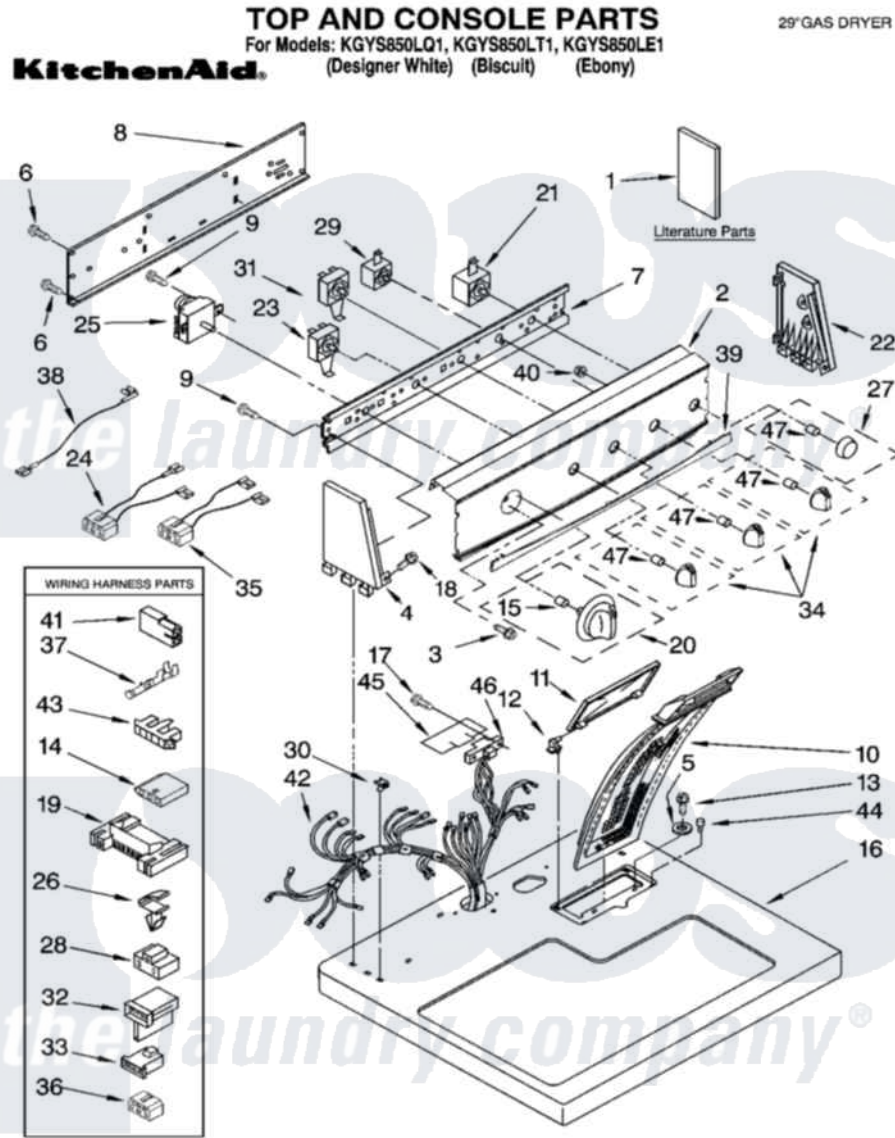

# Whirlpool KGYS850LT1 01 - TOP AND CONSOLE PARTS

Whirlpool Residential Whirlpool KGYS850LT1 Dryer Parts Parts Diagram 01 - TOP AND CONSOLE PARTS  
Click on the part number to view part

Item	Original Part Number	Replaced By	Status	Part Description
1	LIT8535889		Not Available	Literature Parts (Instructions, Installation)
"	LIT8535890		Not Available	Literature Parts (Sheet, Cycle Feature)
"	<a href="#">LIT8535887</a>			Literature Parts
"	LIT3979569		Not Available	Literature Parts (Wiring Diagram)
"	N/A		Not Available	Following May Be Purchased DO-IT-YOURSELF REPAIR MANUALS
"	677818		Not Available	Manual, Do-It- Yourself Repair (Dryer)
2	3977978	<a href="#">280015</a>		Panel-Control
"	3977979	<a href="#">280016</a>		Panel-Control
"	3977980	<a href="#">280017</a>		Panel-Control
3	<a href="#">3400859</a>			Screw, Grounding
4	8274353	<a href="#">285858</a>		Endcap
"	8274355	<a href="#">285859</a>		Endcap
"	3954772	<a href="#">285860</a>		Baffle - Oven Top