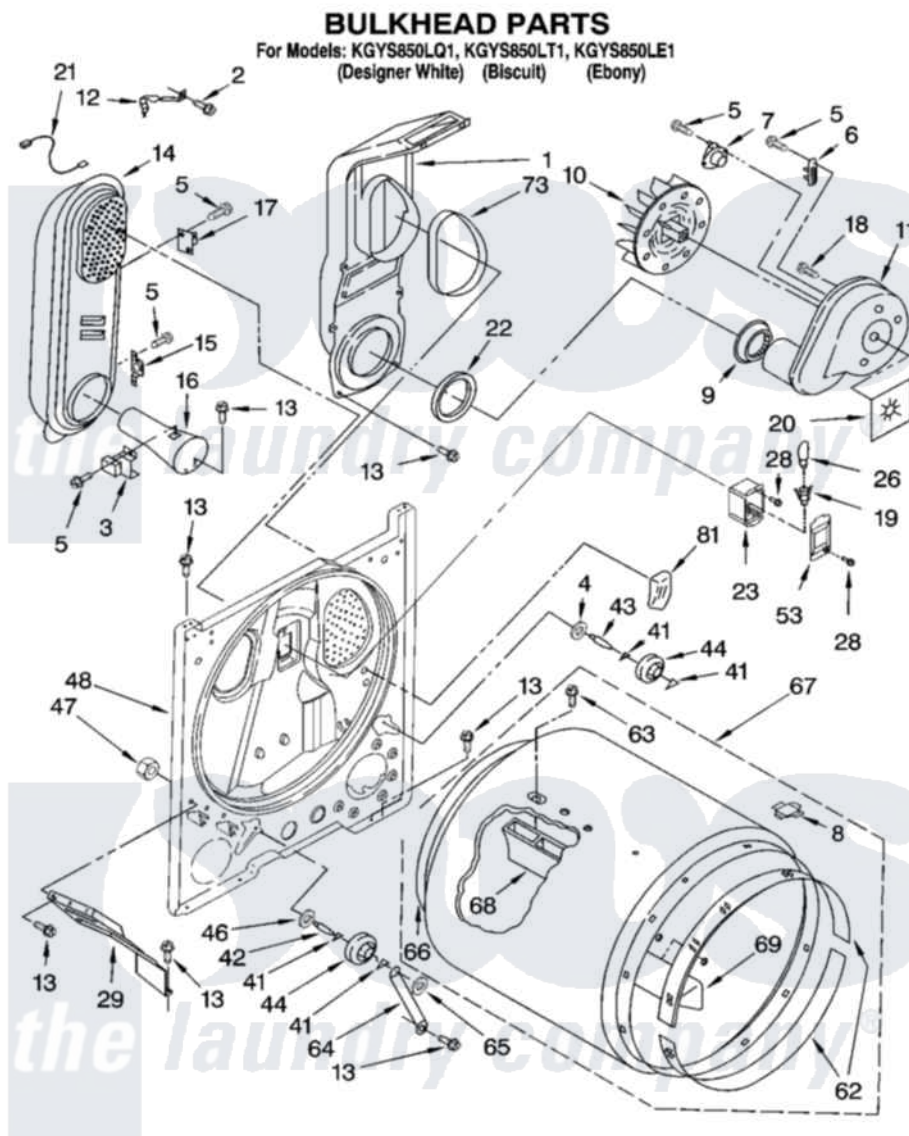

Whirlpool KGYS850LT1 03 - BULKHEAD PARTS

8180273

5

Whirlpool [Residential Whirlpool KGYS850LT1 Dryer Parts](#) Parts Diagram 03 - BULKHEAD PARTS
Click on the part number to view part

Item	Original Part Number	Replaced By	Status	Part Description
1	348368			Lint Chute Assembly
2	489463			Screw, 8-18 X 1/16
3	338906			Radiant, Sensor
4	3388703			Washer, Support
5	90767			Screw, 8A X 3/8 HeX Washer Head Tapping
6	3392519			Thermal Limiter
7	3387134			Thermostat, Internal-Bias
8	8066086			Plug, Drum Hole
9	696302			Shield, Exhaust
10	694089			Wheel, Blower
11	8557384	8577230		Housing, Blower
12	3398161			CLIP
13	343641	681414		Screw, 10AB X 1/2
14	8530285	279980		Box
15	3403140			Thermostat, High-Limit 205F
16	8066049			Funnel, Burner Light

17	280010		Kit, Thermal Cut-Off
18	3390647	488729	Screw
19	3403634	W10136369	Socket, Drum Light Assembly
20	3394196		Seal, Blower Shaft
21	3401707		Jumper, Tco-High Limit
22	347139		Seal, Lint Chute
23	3977373		Bracket, Drum Light
26	3406124	22002263	Lamp
28	487909	488729	Screw
29	3406022		Bracket, Bulkhead
41	690997		Washer, Thrust
42	3399506	W10359270	Shaft, Drum Roller Threads
43	3399507	W10359269	Shaft, Drum Roller Threads
44	3397588	349241T	Support
46	348197		Washer, Support
47	3359452		Nut, Lock
48	3403414		Bulkhead
53	3402841	8532165	Lens, Drum Light
62	692526	279441	BeaRng-Rng
63	97787	W10109200	Screw, Baffle Mounting
64	3976434		Bracket, Support Shaft
65	90296		Nut, Push On
66	3406130	279857	Seal
67	695587		Drum Assembly
68	692490		Baffle, Drum
69	3403636		Baffle, Drum
73	339956		Seal, Air Duct To Bulkhead
81	3976479	279366	Electrode