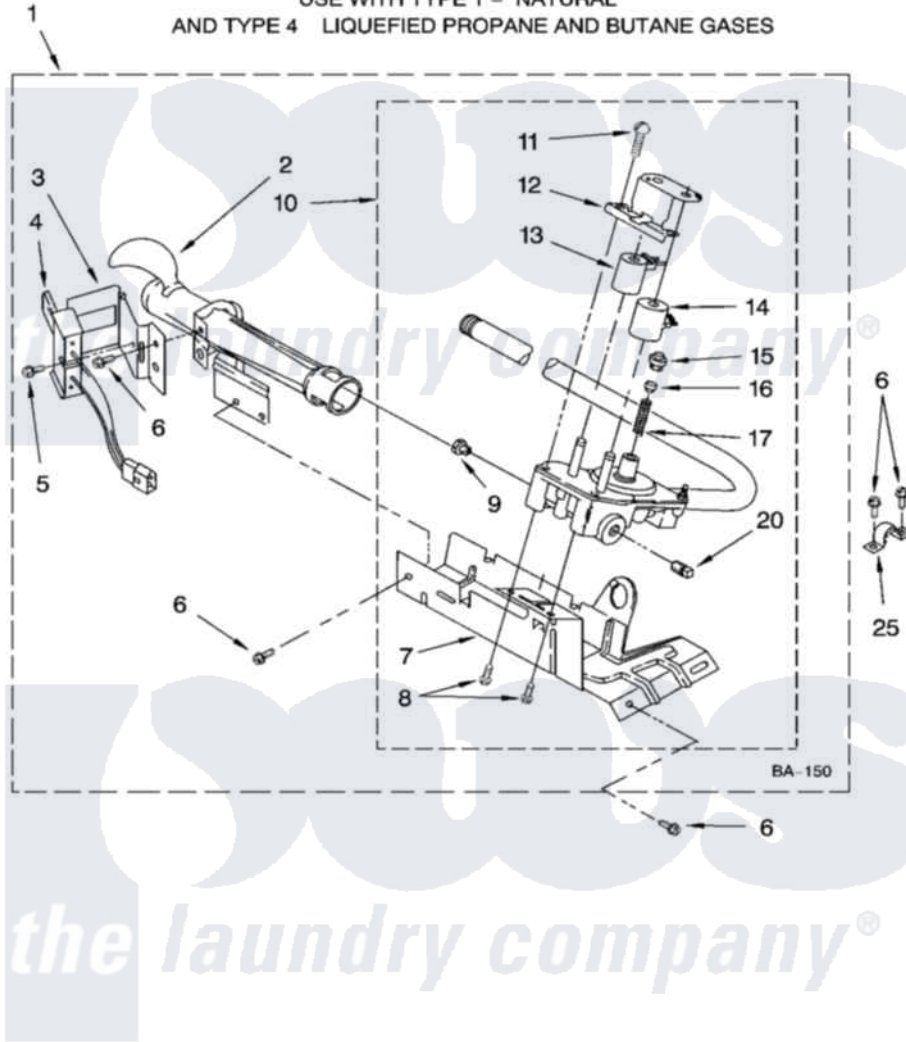

Whirlpool KGYS850LT1 04 - 8318272 BURNER ASSEMBLY

8318272 BURNER ASSEMBLY

For Models: KGYS850LQ1, KGYS850LT1, KGYS850LE1
(Designer White) (Biscuit) (Ebony)

USE WITH TYPE 1 - NATURAL
AND TYPE 4 LIQUEFIED PROPANE AND BUTANE GASES

8180273

7

Whirlpool [Residential Whirlpool KGYS850LT1 Dryer Parts](#) Parts Diagram 04 - 8318272 BURNER ASSEMBLY
Click on the part number to view part

Item	Original Part Number	Replaced By	Status	Part Description
1	8318272	W10465748		Burner-Gas
2	688617	693140		Burner
3	694298			Bracket, Ignitor
4	686590	279311		Ignitor
5	3393909			Screw, 8-32 X 7/8
6	343641	681414		Screw, 10AB X 1/2
7	693986			Base, Burner
8	3387057			Screw, 10-16 X 1/2 Orifice, Burner
9	234826			Orifice, Burner Type 1
"	229742			Orifice, Burner
"	234868			Orifice, Burner
10	8318277	W10337269		Valve-Gas
11	694421			Screw, Bracket Mounting
12	694538			Bracket, Shunt
13	694540			Coil, 60 Hz
14	694539			Coil, 60 Hz