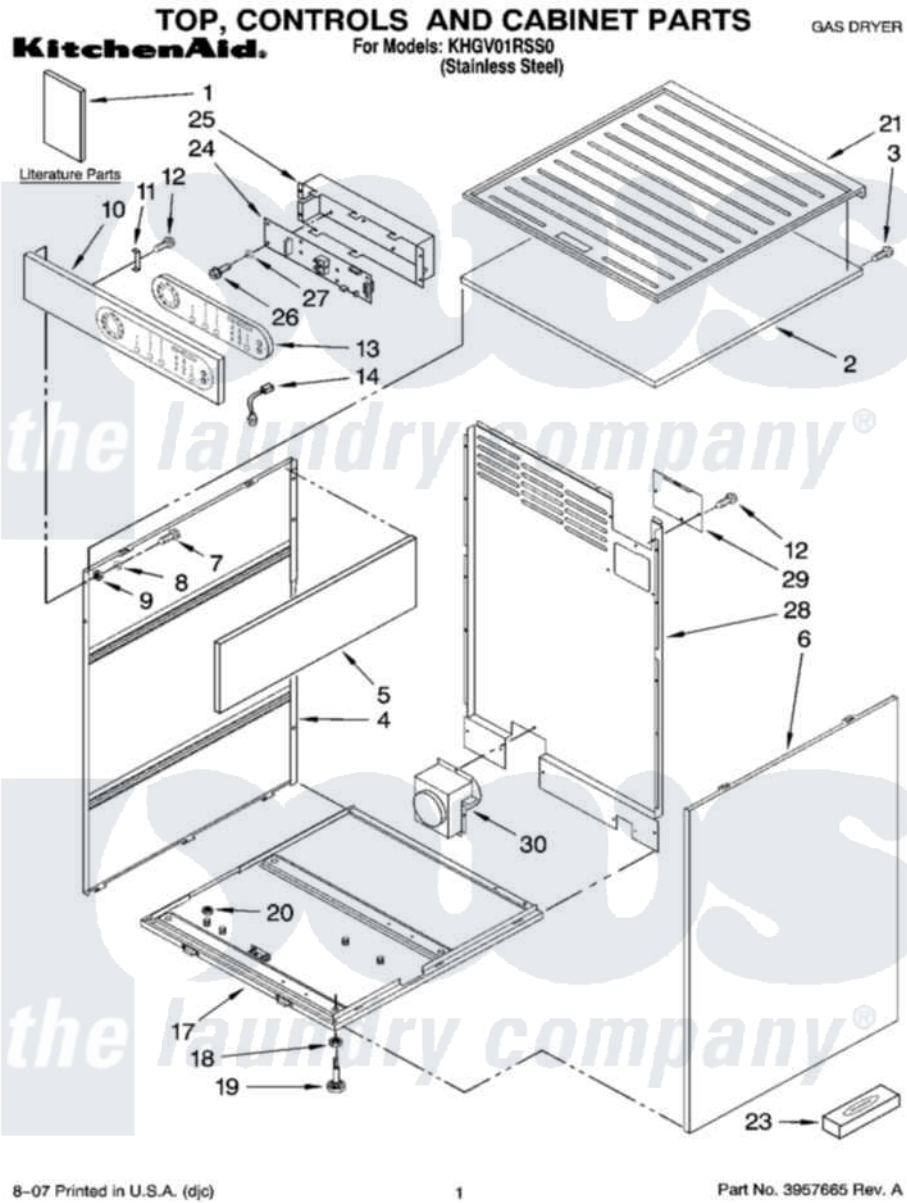

Whirlpool KHGV01RSS0 01 - TOP, CONTROLS AND CABINET PARTS

Whirlpool Residential Whirlpool KHGV01RSS0 Dryer Parts Parts Diagram 01 - TOP, CONTROLS AND CABINET PARTS
 Click on the part number to view part

Item	Original Part Number	Replaced By	Status	Part Description
1	3957653		Not Available	Guide, Use & Care
"	3957659		Not Available	Instructions, Installation (Dryer)
"	3957668		Not Available	Tech Sheet
"	W10109961		Not Available	Instructions, Installation (Decorative Mat)
2	8182866			Top Assembly
3	8182954			Screw
4	8182833			Side Panel,
5	8182832			Insulation
6	8182831			Side Panel,
7	8182929			Screw, Phillips
8	8182941			Washer, Star
9	8182955			Locknut, Nylon
10	8182896			Panel, Control
11	8182897			Support, Stiffener
12	8182931			Screw

13	8182895		User Interface
14	8182839		Switch, Drum Rotation
17	8182824		Base Assembly
18	8182827	3359452	Nut, Lock
19	8182826	W10001130	Foot, Leveling
20	8182935		Nut, Hex
21	8182905		Mat, Decorative
23	8212510	8212510A	Cleaner
24	8182840		Control Board
25	8182841		Front, Electrical Box
26	8182928		Screw, Phillips
27	8182942		Washer, Star
28	8182828		Panel, Rear
29	8182829		Cover, Terminal
30	8182825		Outlet, Blower Housing
"	BLANK	Not Available	Following Parts Not Illustrated
"	8182890		Harness, U/I Control Board
"	8182915		Harness, Main Power
"	8182879		Harness, Main Control