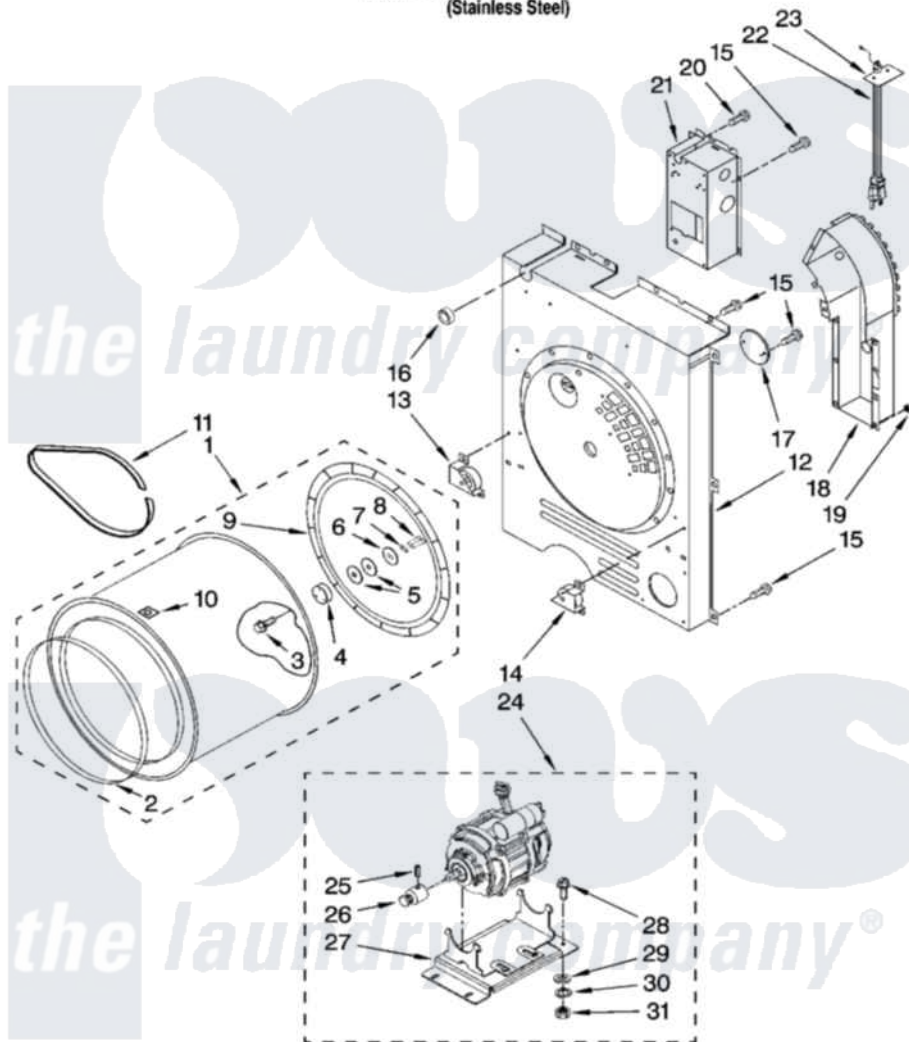

Whirlpool KHGV01RSS0 02 - DRUM, REAR BULKHEAD AND MOTOR PARTS

DRUM, REAR BULKHEAD AND MOTOR PARTS

For Models: KHGV01RSS0
(Stainless Steel)

3957665

3

Whirlpool [Residential Whirlpool KHGV01RSS0 Dryer Parts](#) Parts Diagram 02 - DRUM, REAR BULKHEAD AND MOTOR PARTS

[Click on the part number to view part](#)

Item	Original Part Number	Replaced By	Status	Part Description
1	8182805			Drum Assembly
2	8182806	280183		Seal
3	8182808			Screw, W/Patch
4	8182822			Shaft, Hub
5	8182813			Pad, Friction Inner
6	8182823			Washer, Back-Up
7	8182947			Washer, Lock
8	8182809			Screw, Black
9	8182807	280183		Seal
10	BLANK		Not Available	Magnet, Drum Rotation (Not Serviceable)
11	8182802			Belt, Drum
12	8182914			Panel, Rear Bulkhead/Support
13	8182886			Roller Assembly
14	8182885			Roller Assembly

15	8182931		Screw
16	8182894		Grommet, Large
17	8182887	8169474	Screw
18	8182926		Duct, Heater
19	8182948		Nut, Keps
20	8182803		Screw, Ground
21	8182888		Box, Electrical
22	8182912		Power Cord
23	8182913		Bracket, Power Cord
24	8182899		Motor Assembly
25	8182952		Screw, Set
26	8182910		Pulley
27	8182909		Base, Motor
28	8182951		Bolt
29	8182938		Washer, Flat
30	8182939		Washer, Lock
31	8182933		Nut, Hex