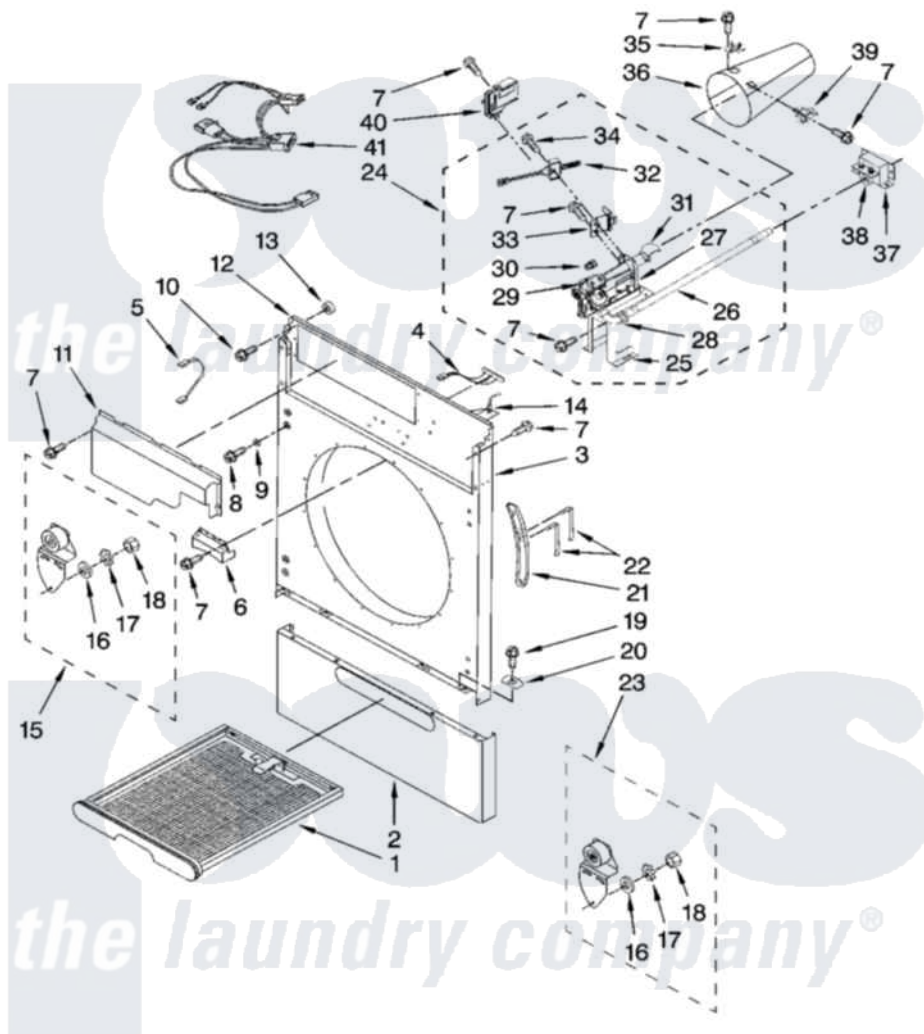

# Whirlpool KHGV01RSS0 03 - FRONT/TOE PANEL AND BURNER PARTS

## FRONT/TOE PANEL AND BURNER PARTS

For Models: KHGV01RSS0  
(Stainless Steel)

3957665

5

Whirlpool Residential Whirlpool KHGV01RSS0 Dryer Parts Parts Diagram 03 - FRONT/TOE PANEL AND BURNER PARTS

Click on the part number to view part

Item	Original Part Number	Replaced By	Status	Part Description
1	<a href="#">8182891</a>			Lint Drawer Assembly
2	<a href="#">8182834</a>			Toe Panel
3	<a href="#">8182844</a>			Panel, Front
4	<a href="#">8182836</a>			Light, Led
5	<a href="#">8182901</a>			Harness, Light
6	<a href="#">8182861</a>			Enclosure, Light
7	<a href="#">8182931</a>			Screw
8	<a href="#">8182966</a>			Screw, Torx
9	<a href="#">8182908</a>			Magnet, Door Closure
10	<a href="#">8182803</a>			Screw, Ground
11	<a href="#">8182838</a>			Cover, Electronic Box
12	<a href="#">8182835</a>			Tape, Sponge
13	<a href="#">8182894</a>			Grommet, Large
14	<a href="#">8182839</a>			Switch, Drum Rotation
15	<a href="#">8182843</a>			Roller Assembly
16	<a href="#">8182944</a>			Washer, Flat