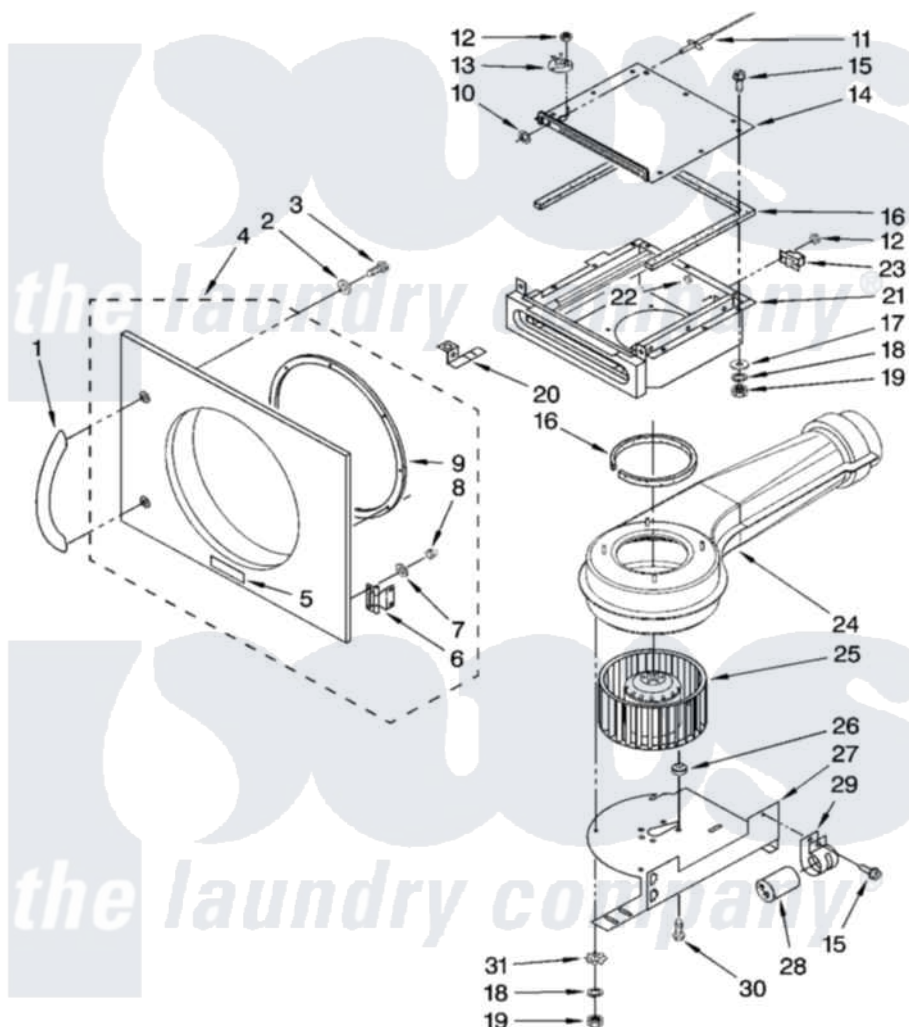

Whirlpool KHGV01RSS0 04 - DOOR AND BLOWER ASSEMBLY PARTS,
OPTIONAL PARTS (NOT INCLUDED)

DOOR AND BLOWER ASSEMBLY PARTS

For Models: KHGV01RSS0
(Stainless Steel)

3957665

7

Whirlpool [Residential Whirlpool KHGV01RSS0 Dryer Parts](#) Parts Diagram 04 - DOOR AND BLOWER ASSEMBLY PARTS, OPTIONAL PARTS (NOT INCLUDED)
Click on the part number to view part

Item	Original Part Number	Replaced By	Status	Part Description
1	2252312			Handle, Door
2	8182936			Washer, Nylon
3	8182930			Screw, W/Nylon Patch
4	8182892			Door Assembly Complete
5	BLANK		Not Available	Badge, Kitchen Aid (Not Serviceable)
6	8182856			Hinge, Door
7	8182937			Washer
8	8182965	8182964		Nut, Acom
9	8182893	280185		Gasket
10	8182949			Fastener, Push-On
11	8182871			Harness, Temperature Sensor
12	8182984		Not Available	Nut, Keps
13	8182868			Thermostat, Temperature Sensor

14	8182877		Top, Lint Box
15	8182931		Screw
16	8182835		Tape, Sponge
17	8182946		Washer
18	8182945		Washer, Split/Lock
19	8182934	4364257	Hex Nut, 10-32
20	8182896		Panel, Control
21	8182876		Lint Box Body
22	BLANK	Not Available	Magnet (Not Serviceable)
23	8182878		Switch And Bracket, Lint Drawer
24	8182874		Housing, Blower
25	8182875		Motor, Blower Assembly
26	8182872		Grommet
27	8182873		Plate, Blower Mount
28	8182867		Capacitor
29	8182870		Bracket, Capacitor
30	8182927		Bolt, Shoulder
31	8182941		Washer, Star
	BLANK	Not Available	DRY RACK
"	8182983		Dry Rack