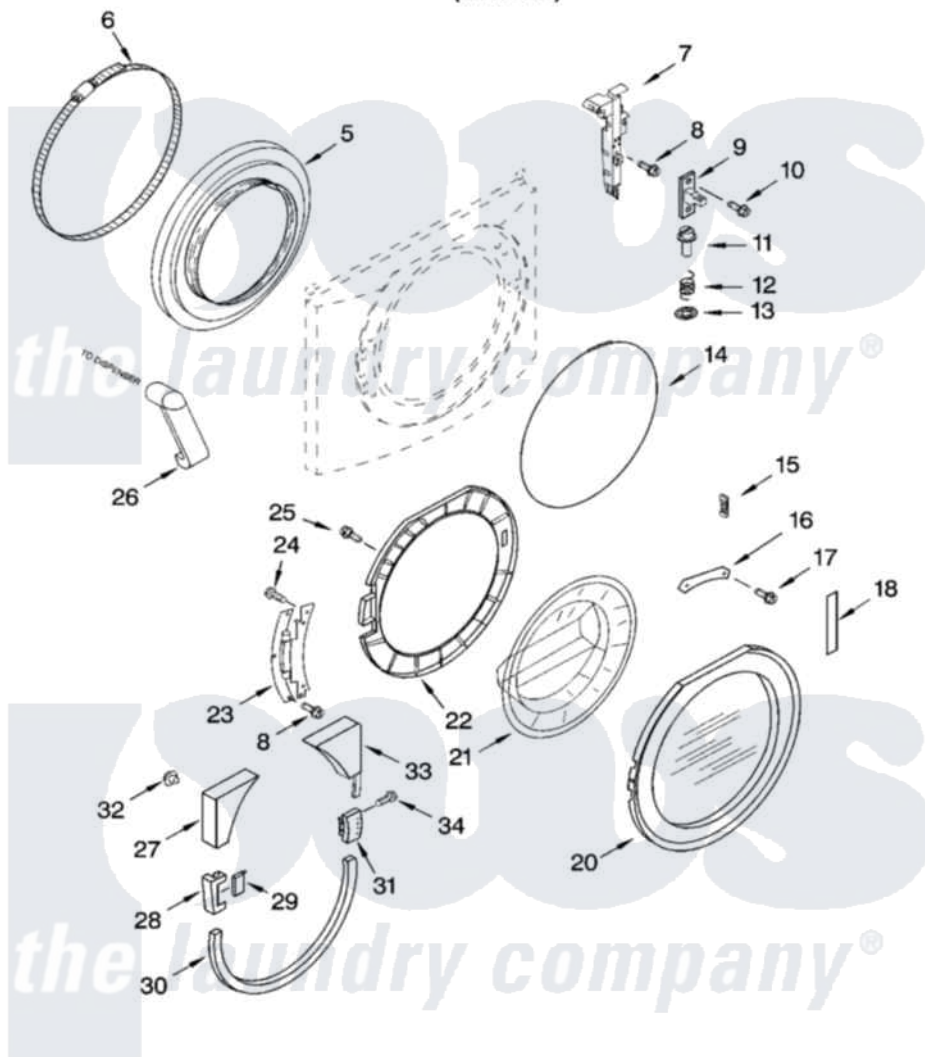

Whirlpool KHWS01PMT2 02 - DOOR AND LATCH PARTS

DOOR AND LATCH PARTS

For Model: KHWS01PMT2
(Meteorite)

8180304

3

Whirlpool Residential Whirlpool KHWS01PMT2 Washer Parts Parts Diagram 02 - DOOR AND LATCH PARTS
Click on the part number to view part

Item	Original Part Number	Replaced By	Status	Part Description
5	8182119			Bellow
6	8182210			Clamp, Bellow
7	8181700	8182634		Lock, Door
8	8181760	8540725		Screw
9	8181651			Hook, Door
10	8181758	8182214		Screw
11	8181652			Pin, Safety
12	8181653			Spring
13	8181654			Washer
14	8182211			Clamp, Bellow To Front Panel
15	8181659	W10128586		Clamp, Glass Support
16	8181650			Clamp, Glass
17	8181785			Screw
18	8182153			Foam, Door Handle
20	8182151			Frame, Door Front Assembly
21	8181655			Glass, Door

22	8181849	W10322338	Frame
23	8181843		Hinge, Door
24	8181660		Screw
25	8181661		Screw, Actuator
26	8181718		Tube, Dispenser To Bellow
27	8182155		Trim, Upper Left
28	8182158	Not Available	Cover, Hinge (Outer)
29	8182154		Cover, Hinge
30	8182157		Trim, Lower
31	8182152		Handle, Door
32	8181929		Clip, Trim
33	8182156		Trim, Upper Right
34	8181759	3400805	Screw, 8-18 X 3/64