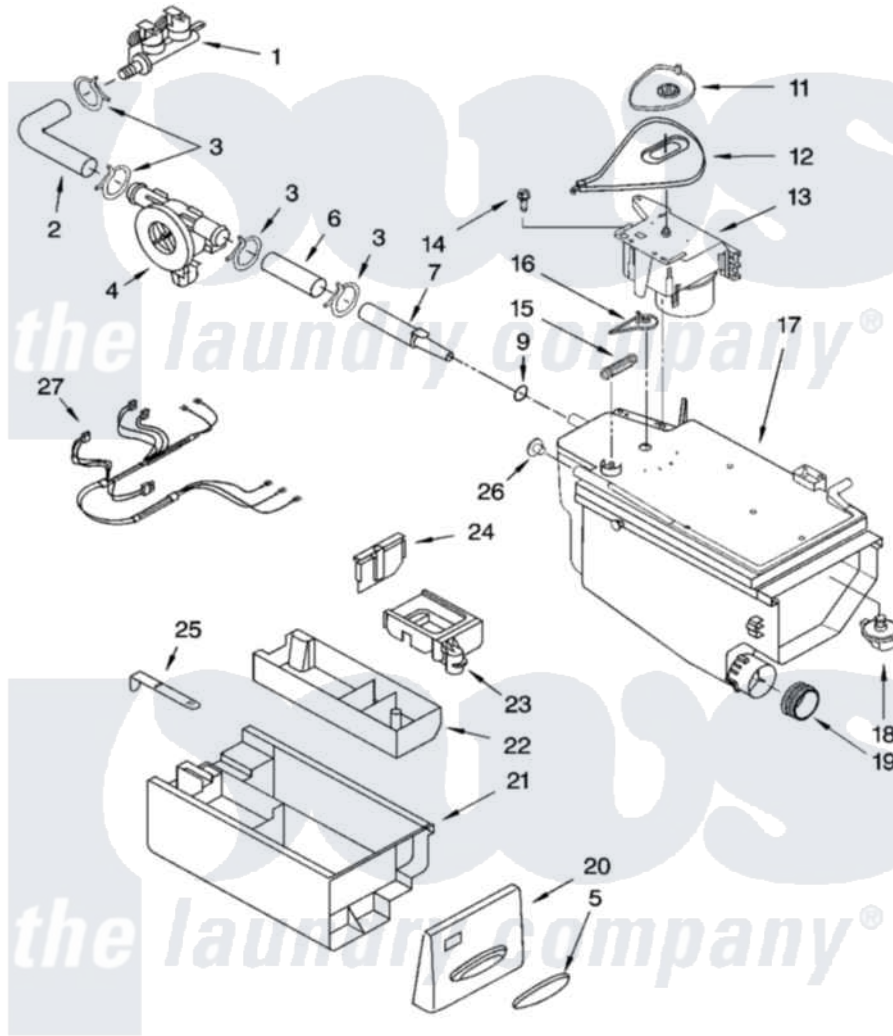

# Whirlpool KHWS01PMT2 04 - DISPENSER PARTS

## DISPENSER PARTS

For Model: KHWS01PMT2  
(Meteorite)

8180304

7

Whirlpool Residential Whirlpool KHWS01PMT2 Washer Parts Parts Diagram 04 - DISPENSER PARTS  
Click on the part number to view part

Item	Original Part Number	Replaced By	Status	Part Description
1	<a href="#">8181694</a>			Valve, Inlet
2	<a href="#">8181710</a>			Hose, Inlet Valve To Vent Pipe
3	8181751	<a href="#">489503</a>		Clamp
4	8181696	<a href="#">W10110225</a>		Flowmeter
5	<a href="#">8182173</a>			Cushion, Handle
6	<a href="#">8181708</a>			Hose, Flowmeter
7	8182121	<a href="#">280194</a>		Nozzle
9	8181714	<a href="#">280196</a>		Ring-O
11	<a href="#">8181726</a>			Cam, Actuator
12	<a href="#">8181725</a>			Lever, Water Distribution
13	<a href="#">8181723</a>			Actuator
14	8181759	<a href="#">3400805</a>		Screw, 8-18 X 3/64
15	<a href="#">8181727</a>			Spring, Lever
16	<a href="#">8181724</a>			Connection, Lever
17	8182159	<a href="#">280197</a>		Dispenser
18	<a href="#">8181712</a>			Nozzle, Distribution

19	<a href="#">8181747</a>		Seal
20	8182172	Not Available	Handle, Drawer (Includes Illus. 24) (Meteorite)
21	<a href="#">8182160</a>		Drawer, Detergent
22	<a href="#">8182184</a>		Container, Detergent
23	<a href="#">8182161</a>		Siphon, Bleach/Softener
24	<a href="#">8182162</a>		Separator
25	<a href="#">8181721</a>		Hook, Drawer
26	<a href="#">8182123</a>		Led, Pcb
27	<a href="#">8181781</a>		Harness, Wiring