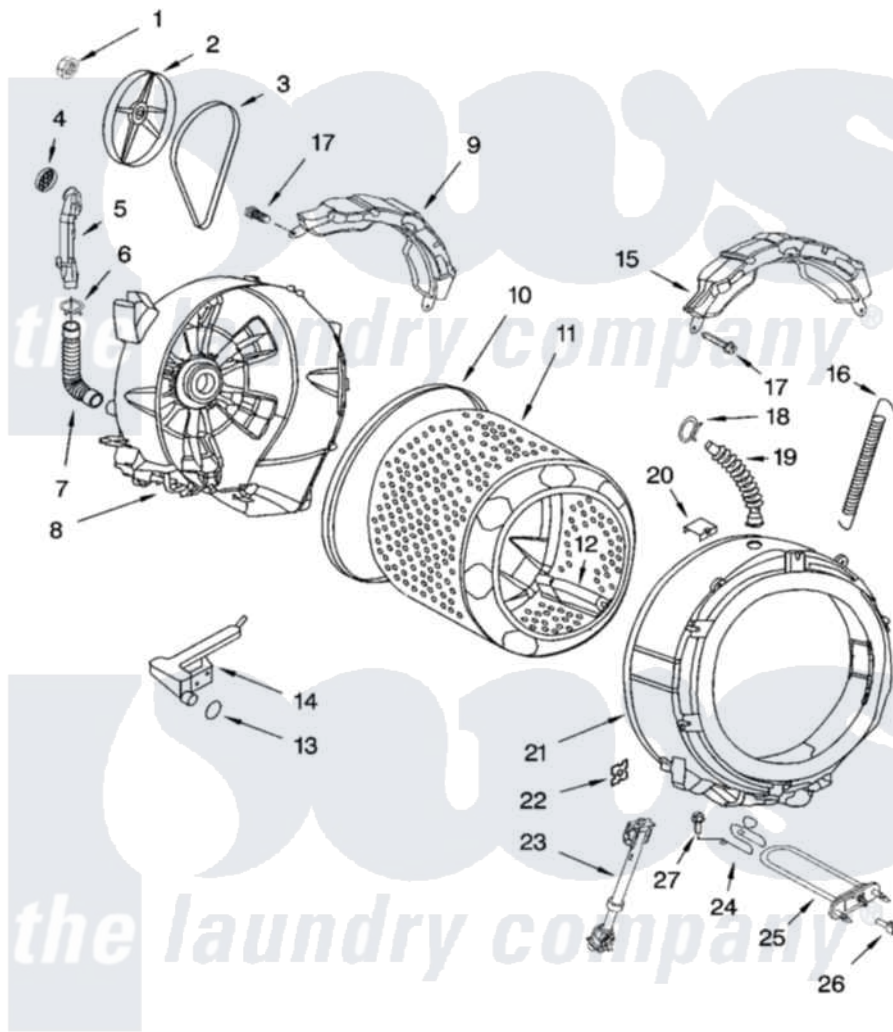

Whirlpool KHWS01PMT2 05 - TUB AND BASKET PARTS

TUB AND BASKET PARTS

For Model: KHWS01PMT2
(Meteorite)

8180304

9

Whirlpool [Residential Whirlpool KHWS01PMT2 Washer Parts](#) Parts Diagram 05 - TUB AND BASKET PARTS
Click on the part number to view part

Item	Original Part Number	Replaced By	Status	Part Description
1	8182132	W10283361		Nut, Pulley
2	8181671	8182650		Pulley
3	8181670	W10388414		Belt
4	8181745			Grid, Ventilation
5	8181744			Pipe, Ventilation
6	8181746	W10208156		Clamp
7	8181743			Hose, Exhaust
8	8181666	W10253866		Tub-Outer
9	8181644			Counterweight, Rear
10	8181673			Gasket, Tub
11	8181668	W10269756		Basket
12	8181669	285976		Baffle
13	8181748	W10250553		O-Ring, Air Trap
14	8181731			Airtrap
15	8181645	W10008880		Counterweight, Front
16	8181762	8182814		Spring, Suspension

17	8181647	W10182109	Screw-Kit
18	8181742	3367052	Clamp, Hose
19	8181794		Hose, Tub To Dispenser
20	8181667	8540092	Clamp, Tub
21	8181665	285981	Tub-Outer
22	8181648	8182512	Nut, Push-In
23	8181646	8182703	Shock Absorber
24	8181686	W10250558	Bracket, Heater Support
25	8181685	8182666	Element, Heating
26	8181705		Ntc
27	8181687	8182214	Screw
"	N/A	Not Available	FOLLOWING PARTS NOT ILLUSTRATED
"	8182126	3196427	Screw