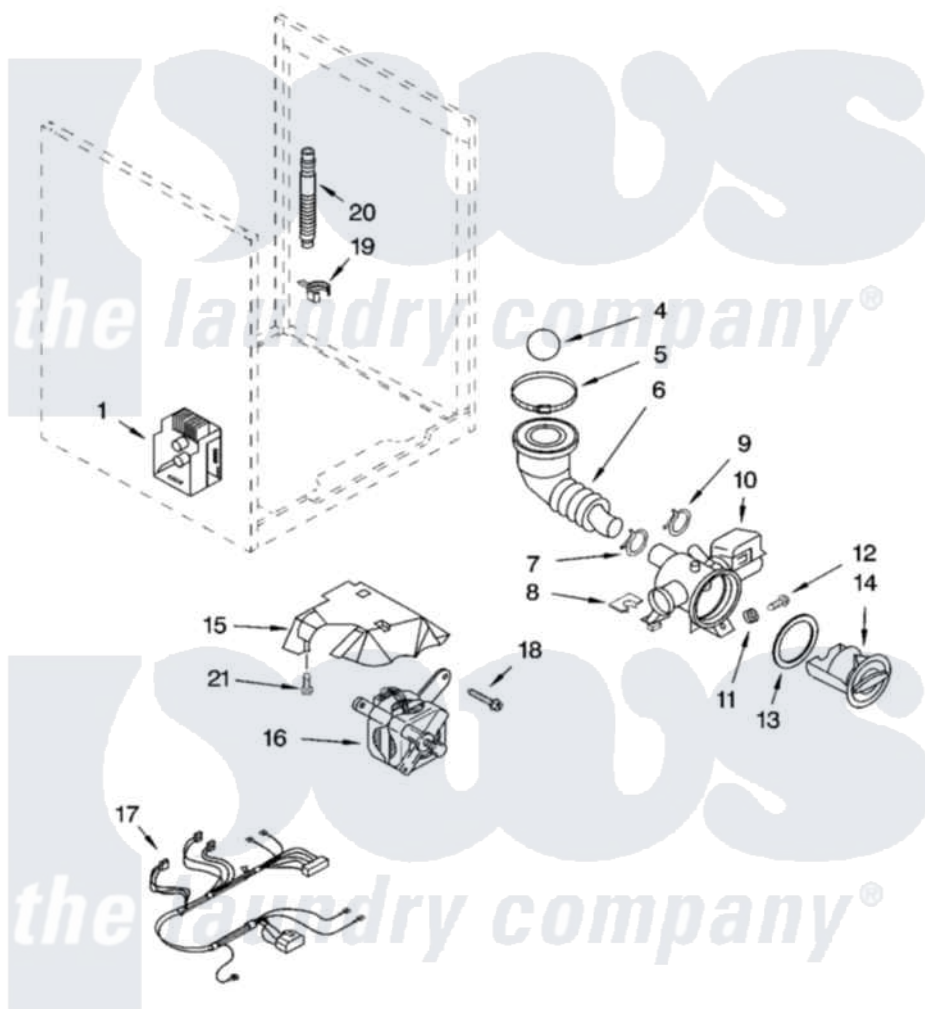

**Whirlpool KHWS01PMT2 06 - PUMP AND MOTOR PARTS, AND
OPTIONAL PARTS (NOT INCLUDED)**

PUMP AND MOTOR PARTS

For Model: KHWS01PMT2
(Meteorite)

8190304

11

Whirlpool [Residential Whirlpool KHWS01PMT2 Washer Parts](#) Parts Diagram 06 - PUMP AND MOTOR PARTS, AND
OPTIONAL PARTS (NOT INCLUDED)
[Click on the part number to view part](#)

Item	Original Part Number	Replaced By	Status	Part Description
1	8181693	8182706		Control Unit
4	8181733	W10121657		Ball
5	8181734	696392		Hose Clamp
6	8181732			Hose, Tub To Pump
7	8181753	285655		Clamp, Hose
8	8181786	280181		Grommet
9	8181752	3367052		Clamp, Hose
10	8181684	280187		Pump-Water
11	8181787	280182		Grommet
12	8181780			Screw
13	8181736			Seal, Filter Cap
14	8181735			Cap, Filter
15	8181766			Cover, Motor
16	8181682	8182793		Motor, Drive
17	8181782	W10137867		Harns-Wire

18	8181761	W10128585	Bolt, Motor
19	8181755	8182209	Retainer, Drain Hose
20	8181740	W10003250	Hose, Drain-Inner
21	8181757	3186940	Screw
"	4396603	W10202939	Paint, Touch-Up
"	350938		Paint, Pressurized Spray B
"	N/A	Not Available	ACCESSORY PARTS
"	285863		Water System Parts