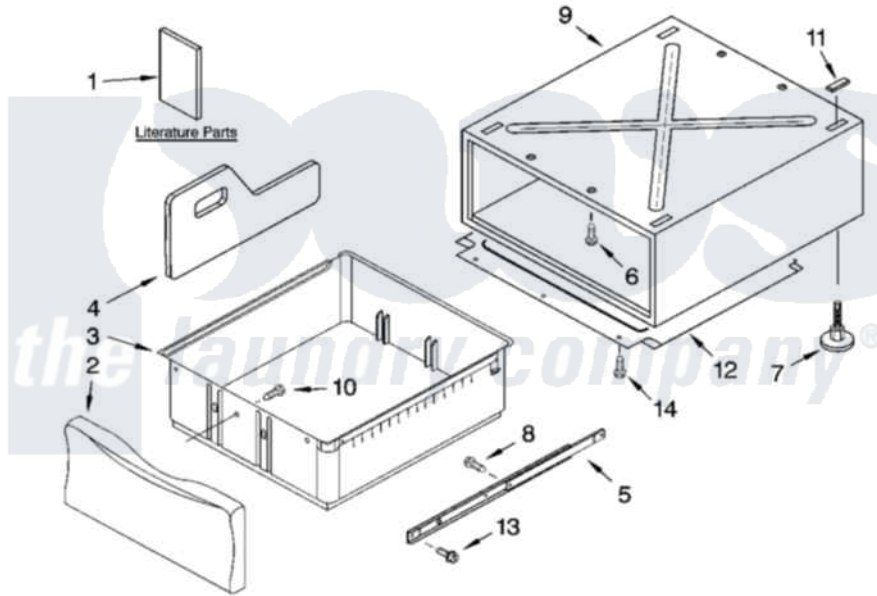

Whirlpool KHWS01PMT2 07 - PEDESTAL PARTS (NOT INCLUDED)

PEDESTAL PARTS (NOT INCLUDED)

For Model: KHWS01PMT2
(Meteorite)

8180304

13

Whirlpool [Residential Whirlpool KHWS01PMT2 Washer Parts](#) Parts Diagram 07 - PEDESTAL PARTS (NOT INCLUDED)
Click on the part number to view part

Item	Original Part Number	Replaced By	Status	Part Description
1	LIT8537141		Not Available	Literature Parts (Installation Instructions)
"	LIT8537342		Not Available	Literature Parts (Parts List)
2	8537870	8538014		Drawer Front Assembly
"	8537871	8538015		Drawer Front Assembly
"	8537872	8538016		Drawer Front Assembly
"	8537908	8538017		Drawer Front Assembly
"	8537931	8538018		Drawer Front Assembly
3	8537883			Drawer Bin
"	8537934			Drawer Bin
4	8537875	280123		Divider
"	8537935	285974		Divider
5	8537850	8578394		Slide Assembly
6	3400111			Screw, 12-14 X 5/8
7	8537852	8563585		Leveling Foot And Nut
8	3400639	3388228		Screw, 8-18 X 1/32
9	N/A		Not Available	Cabinet (Not Serviced)

10	3400842	Screw, 8-18 X 1/2
11	8537863	Pad
12	8537853	Pan, Bottom
13	9740848	Screw, Mixing Valve Mounting
14	90767	Screw, 8A X 3/8 HeX Washer Head Tapping