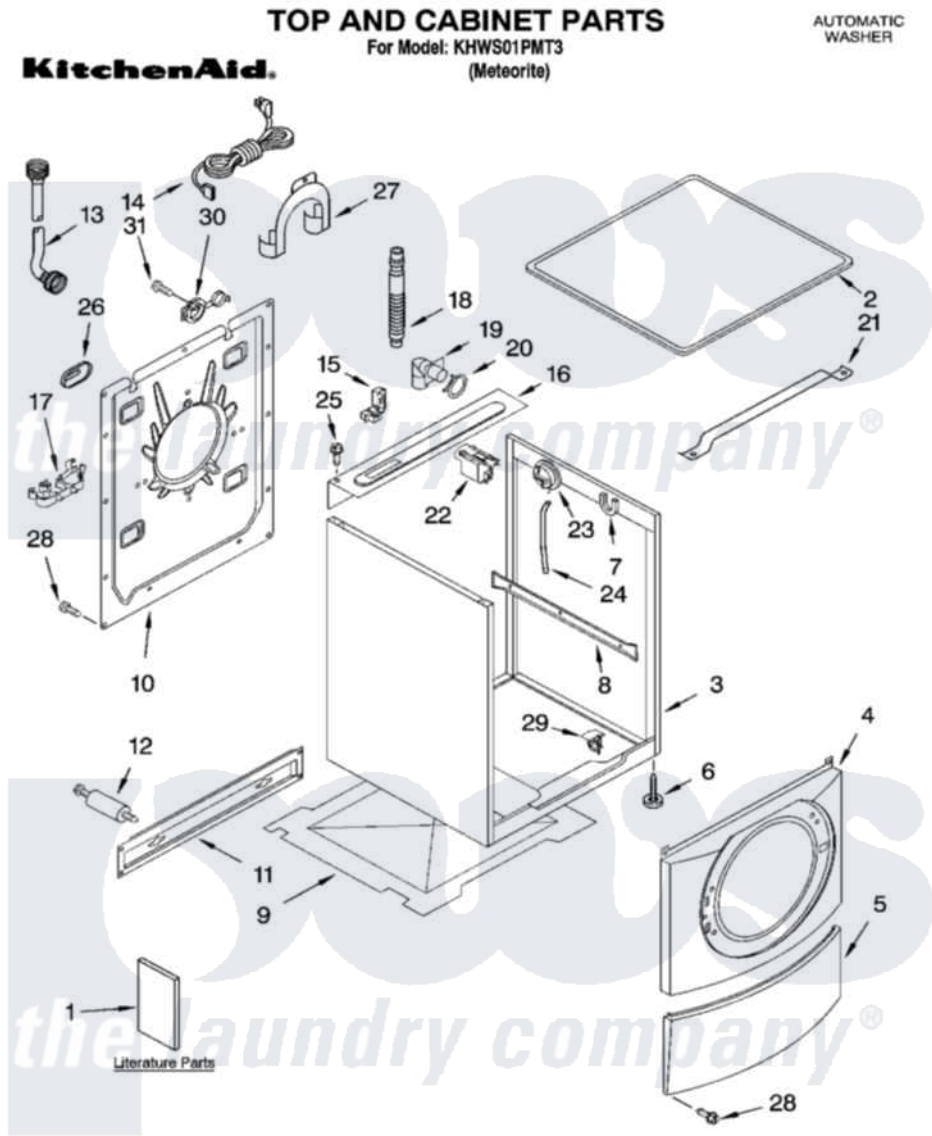

# Whirlpool KHWS01PMT3 01 - TOP AND CABINET PARTS

Whirlpool Residential Whirlpool KHWS01PMT3 Washer Parts Parts Diagram 01 - TOP AND CABINET PARTS  
 Click on the part number to view part

Item	Original Part Number	Replaced By	Status	Part Description
1	8182400		Not Available	Use & Care Guide
"	8182318		Not Available	Energy Guide
"	8182142		Not Available	DVD-Instruction
"	8182143		Not Available	Quick Start Guide
"	8182258		Not Available	Dispenser Guide
"	8182208		Not Available	Tech Sheet
2	<a href="#">8182147</a>			Top
3	<a href="#">8182145</a>			Cabinet
4	<a href="#">8182146</a>			Panel, Front
5	<a href="#">8182148</a>			Toe Panel
6	<a href="#">8181636</a>			Foot, Leveling
7	<a href="#">8181763</a>			Bracket, Spring
8	<a href="#">8181634</a>			Brace, Side Panel
9	<a href="#">8181635</a>			Pan, Bottom
10	8182118	<a href="#">8182698</a>		Panel, Rear
11	8182117	<a href="#">W10003040</a>		Brace, Transport