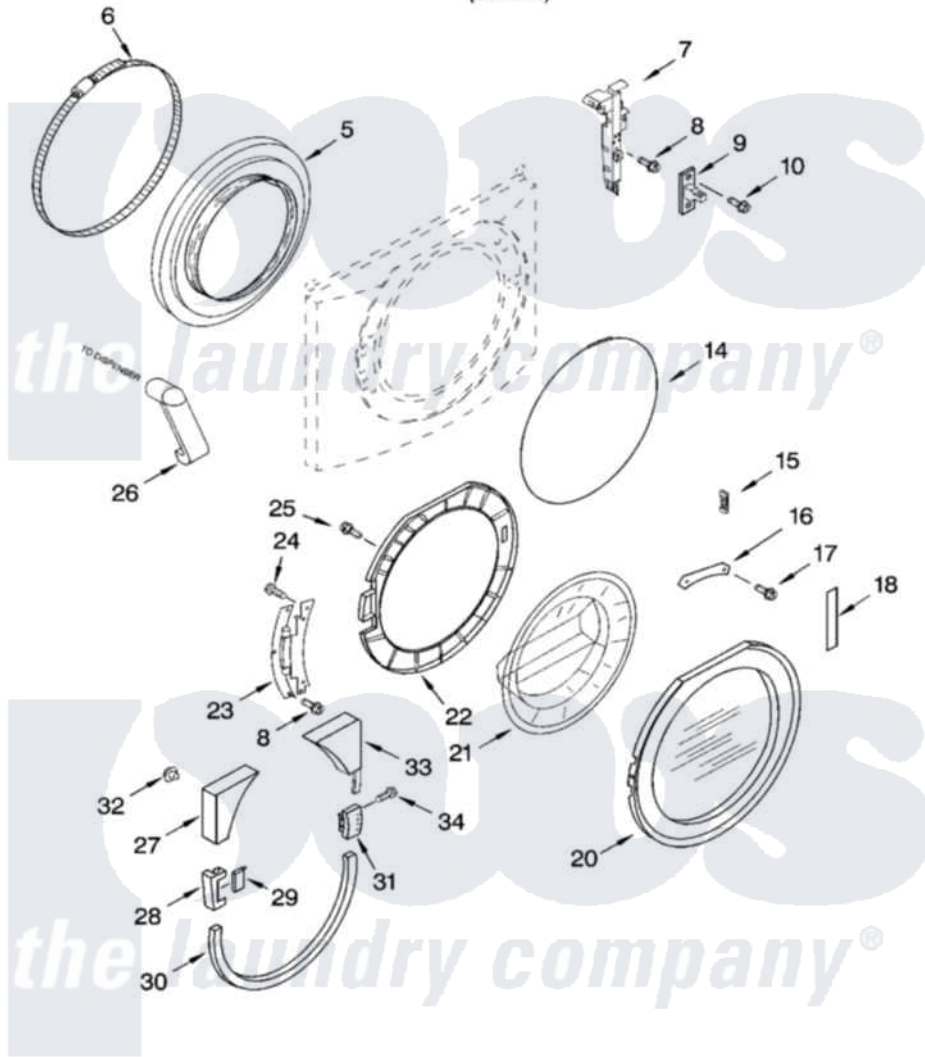

# Whirlpool KHWS01PMT3 02 - DOOR AND LATCH PARTS

## DOOR AND LATCH PARTS

For Model: KHWS01PMT3  
(Meteorite)

8180593

3

Whirlpool [Residential Whirlpool KHWS01PMT3 Washer Parts](#) Parts Diagram 02 - DOOR AND LATCH PARTS  
Click on the part number to view part

Item	Original Part Number	Replaced By	Status	Part Description
5	<a href="#">8182119</a>			Bellow
6	<a href="#">8182210</a>			Clamp, Bellow
7	8181700	<a href="#">8182634</a>		Lock, Door
8	8181760	<a href="#">8540725</a>		Screw
9	<a href="#">8181651</a>			Hook, Door
10	8181758	<a href="#">8182214</a>		Screw
14	<a href="#">8182211</a>			Clamp, Bellow To Front Panel
15	8181659	<a href="#">W10128586</a>		Clamp, Glass Support
16	<a href="#">8181650</a>			Clamp, Glass
17	<a href="#">8181785</a>			Screw
18	<a href="#">8182153</a>			Foam, Door Handle
20	<a href="#">8182151</a>			Frame, Door Front Assembly
21	<a href="#">8181655</a>			Glass, Door
22	8182628	<a href="#">W10163308</a>		Frame
23	<a href="#">8181843</a>			Hinge, Door
24	<a href="#">8181660</a>			Screw

25	<a href="#">8181661</a>	Screw, Actuator
26	<a href="#">8181718</a>	Tube, Dispenser To Bellow
27	<a href="#">8182155</a>	Trim, Upper Left
28	<a href="#">8182627</a>	Cover, Hinge
29	<a href="#">8182154</a>	Cover, Hinge
30	<a href="#">8182157</a>	Trim, Lower
31	<a href="#">8182152</a>	Handle, Door
32	<a href="#">8181929</a>	Clip, Trim
33	<a href="#">8182156</a>	Trim, Upper Right
34	8181759	<a href="#">3400805</a> Screw, 8-18 X 3/64