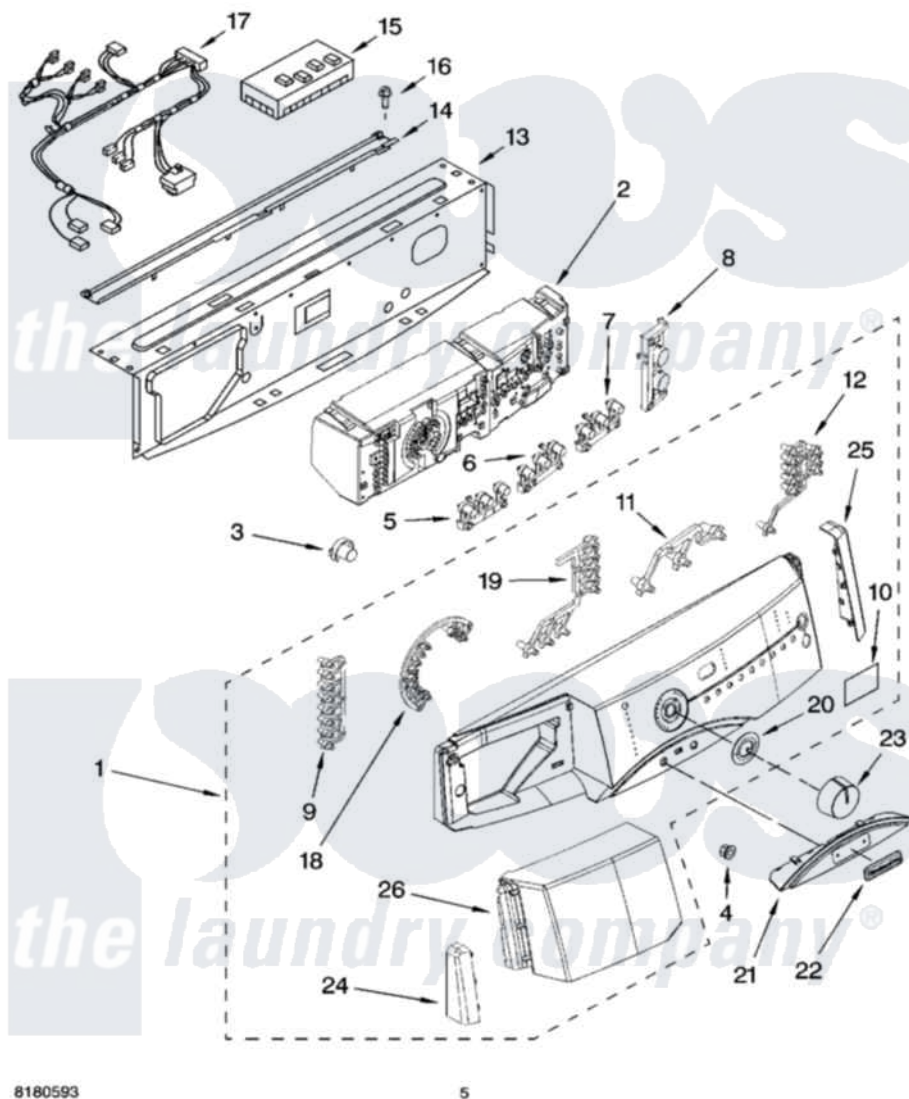

Whirlpool KHWS01PMT3 03 - CONTROL PANEL PARTS

CONTROL PANEL PARTS

For Model: KHWS01PMT3
(Meteorite)

8180593

5

Whirlpool [Residential Whirlpool KHWS01PMT3 Washer Parts](#) Parts Diagram 03 - CONTROL PANEL PARTS
Click on the part number to view part

Item	Original Part Number	Replaced By	Status	Part Description
1	8182626			Panel, Control
2	8182150			User Interface
3	8182177			Button, Power
4	8182183	2004333		Nut
5	8182178			Button Set, Left
6	8182179			Button Set, Middle
7	8182176			Button Set, Right
8	8182180			Button Set, Start
9	8182166			Light, Indicator
10	8182170			Window, Display
11	8182168			Light, Indicator
12	8182167			Light, Indicator
13	8182224		Not Available	Brace, Front Top
14	8181640	8182800		Channel, Water
15	8182219	W10137702		Microcomputer, Machine Control
16	8181756	488729		Screw

17	8182212		Harness, Wiring
18	8182165		Light, Indicator
19	8182169		Light, Indicator
20	8182171		Bezel, Knob
21	8182181		Overlay, Door
22	8182182	9707516	Medallion
23	8182175	W10163301	Knob, Control
24	8182174	Not Available	Endcap, Left (Meteorite)
25	8182164		Endcap, Right
26	8182172	Not Available	Handle, Drawer (Includes Illus. 24) (Meteorite)