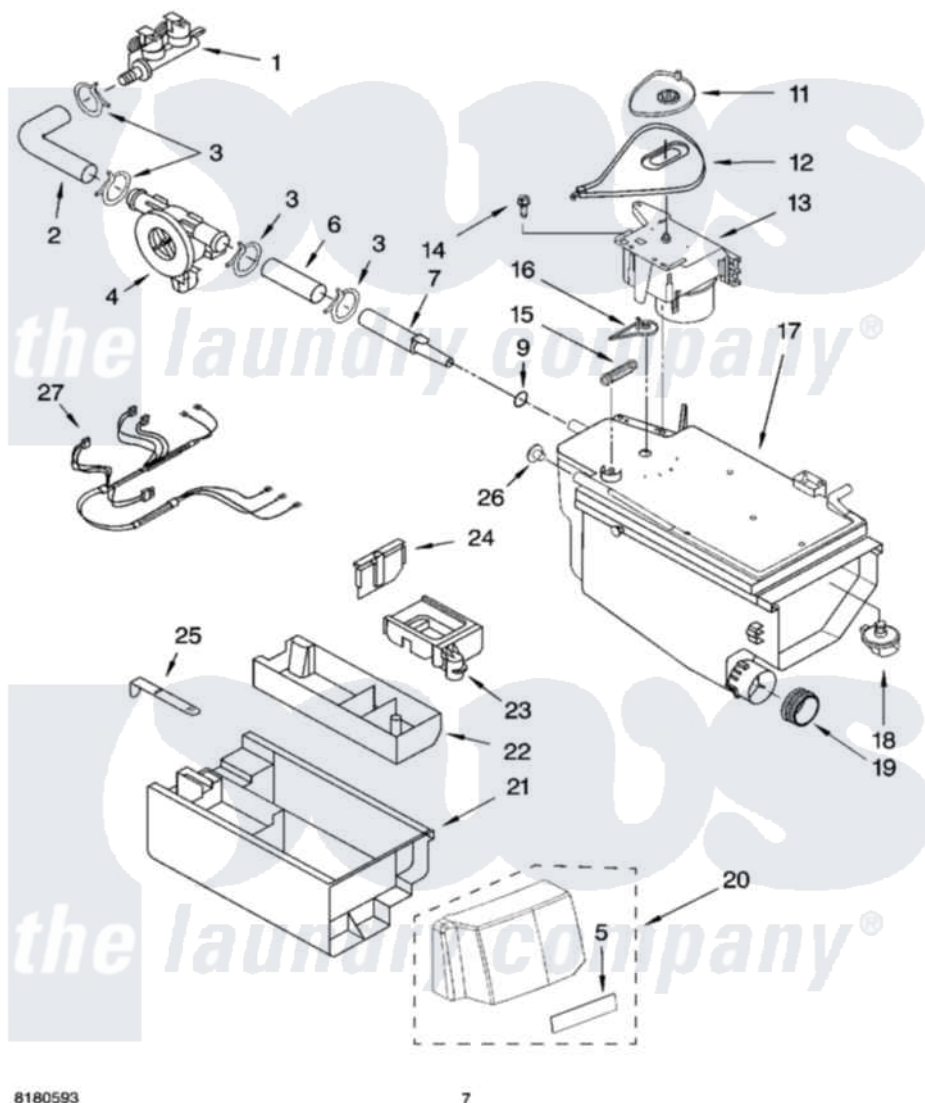

Whirlpool KHWS01PMT3 04 - DISPENSER PARTS

DISPENSER PARTS

For Model: KHWS01PMT3
(Meteorite)

8180593

7

Whirlpool Residential Whirlpool KHWS01PMT3 Washer Parts Parts Diagram 04 - DISPENSER PARTS

[Click on the part number to view part](#)

Item	Original Part Number	Replaced By	Status	Part Description
1	8181694			Valve, Inlet
2	8181710			Hose, Inlet Valve To Vent Pipe
3	8181751	489503		Clamp
4	8181696	W10110225		Flowmeter
5	8182173			Cushion, Handle
6	8181708			Hose, Flowmeter
7	8182121	280194		Nozzle
9	8181714	280196		Ring-O
11	8181726			Cam, Actuator
12	8181725			Lever, Water Distribution
13	8181723			Actuator
14	8181759	3400805		Screw, 8-18 X 3/64
15	8181727			Spring, Lever
16	8181724			Connection, Lever
17	8182159	280197		Dispenser
18	8181712			Nozzle, Distribution

19	8181747		Seal
20	8182172	Not Available	Handle, Drawer (Includes Illus. 24) (Meteorite)
21	8182160		Drawer, Detergent
22	8182184		Container, Detergent
23	8182161		Siphon, Bleach/Softener
24	8182162		Separator
25	8181721		Hook, Drawer
26	8182123		Led, Pcb
27	8181781		Harness, Wiring