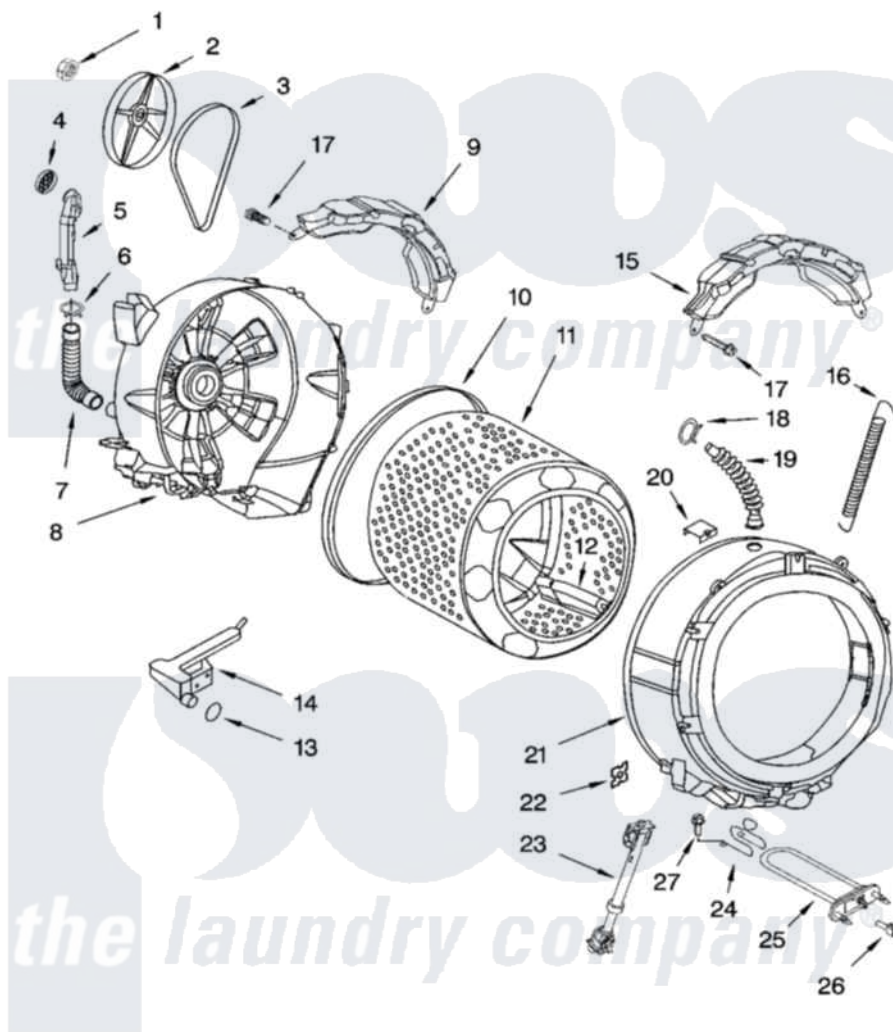

# Whirlpool KHWS01PMT3 05 - TUB AND BASKET PARTS

## TUB AND BASKET PARTS

For Model: KHWS01PMT3  
(Meteorite)

8180593

9

Whirlpool [Residential Whirlpool KHWS01PMT3 Washer Parts](#) Parts Diagram 05 - TUB AND BASKET PARTS  
Click on the part number to view part

Item	Original Part Number	Replaced By	Status	Part Description
1	8182132	<a href="#">W10283361</a>		Nut, Pulley
2	8181671	<a href="#">8182650</a>		Pulley
3	8181670	<a href="#">W10388414</a>		Belt
4	<a href="#">8181745</a>			Grid, Ventilation
5	<a href="#">8181744</a>			Pipe, Ventilation
6	8181746	<a href="#">W10208156</a>		Clamp
7	<a href="#">8181743</a>			Hose, Exhaust
8	8181666	<a href="#">W10253866</a>		Tub-Outer
9	<a href="#">8181644</a>			Counterweight, Rear
10	<a href="#">8181673</a>			Gasket, Tub
11	8182247	<a href="#">W10269756</a>		Basket
12	<a href="#">8182233</a>			Baffle, Basket
13	8181748	<a href="#">W10250553</a>		O-Ring, Air Trap
14	<a href="#">8181731</a>			Airtrap
15	8181645	<a href="#">W10008880</a>		Counterweight, Front
16	8181762	<a href="#">8182814</a>		Spring, Suspension

17	8181647	<a href="#">W10182109</a>	Screw-Kit
18	8181742	<a href="#">3367052</a>	Clamp, Hose
19	<a href="#">8181794</a>		Hose, Tub To Dispenser
20	8181667	<a href="#">8540092</a>	Clamp, Tub
21	8181665	<a href="#">285981</a>	Tub-Outer
22	8181648	<a href="#">8182512</a>	Nut, Push-In
23	8181646	<a href="#">8182703</a>	Shock Absorber
24	8181686	<a href="#">W10250558</a>	Bracket, Heater Support
25	8181685	<a href="#">8182666</a>	Element, Heating
26	<a href="#">8181705</a>		Ntc
27	8181687	<a href="#">8182214</a>	Screw
"	N/A	Not Available	FOLLOWING PARTS NOT ILLUSTRATED
"	8182126	<a href="#">3196427</a>	Screw