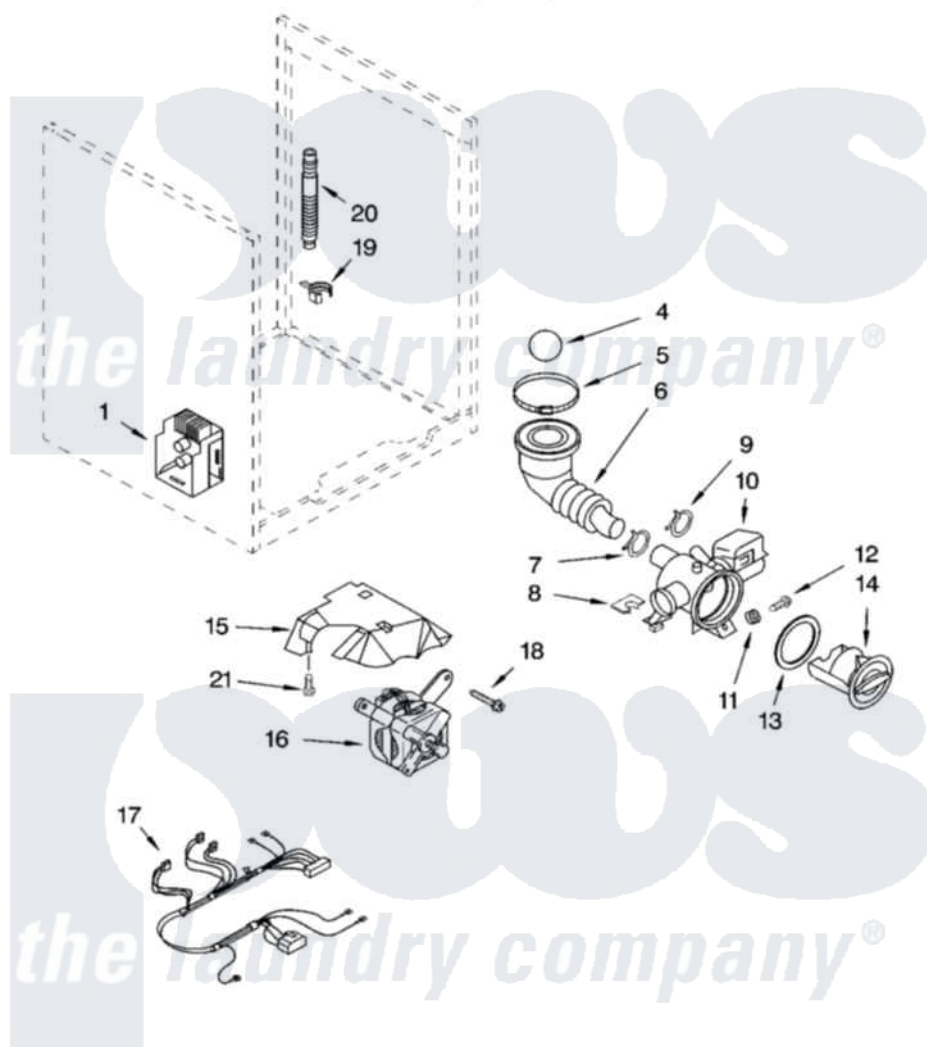

Whirlpool KHWS01PMT3 06 - PUMP AND MOTOR PARTS

PUMP AND MOTOR PARTS

For Model: KHWS01PMT3
(Meteorite)

8180593

11

Whirlpool [Residential Whirlpool KHWS01PMT3 Washer Parts](#) Parts Diagram 06 - PUMP AND MOTOR PARTS

[Click on the part number to view part](#)

Item	Original Part Number	Replaced By	Status	Part Description
1	8181693	8182706		Control Unit
4	8181733	W10121657		Ball
5	8181734	696392		Hose Clamp
6	8181732			Hose, Tub To Pump
7	8181753	285655		Clamp, Hose
8	8181786	280181		Grommet
9	8181752	3367052		Clamp, Hose
10	8181684	280187		Pump-Water
11	8181787	280182		Grommet
12	8181780			Screw
13	8181736			Seal, Filter Cap
14	8181735			Cap, Filter
15	8181766			Cover, Motor
16	8181682	8182793		Motor, Drive
17	8181782	W10137867		Harn-Wire
18	8181761	W10128585		Bolt, Motor

19

[8182209](#)

Retainer, Drain Hose

20

8181740

[W10003250](#)

Hose, Drain-Inner

21

8181757

[3186940](#)

Screw