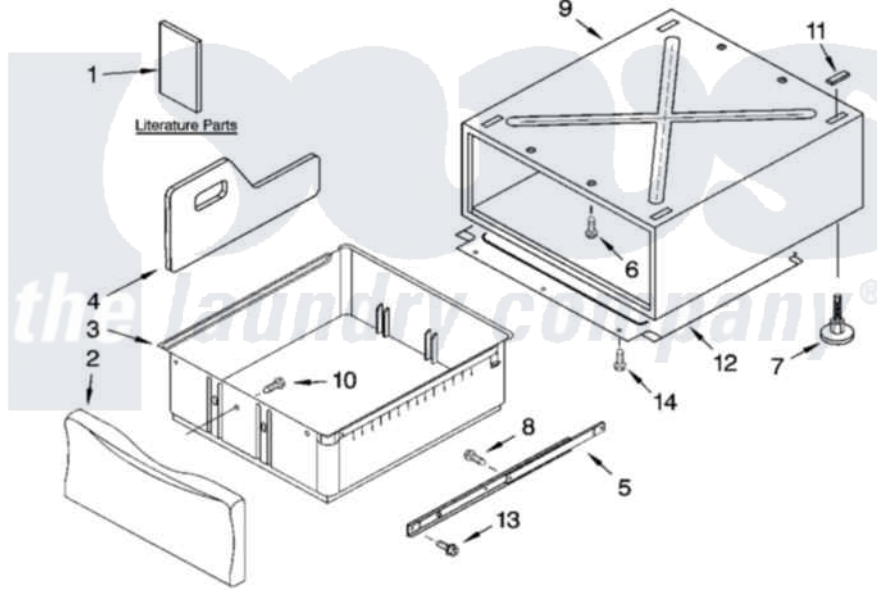

**Whirlpool KHWS01PMT3 07 - PEDESTAL PARTS (NOT INCLUDED),
OPTIONAL PARTS (NOT INCLUDED)**

PEDESTAL PARTS (NOT INCLUDED)

For Model: KHWS01PMT3
(Meteorite)

8180593

13

Whirlpool [Residential Whirlpool KHWS01PMT3 Washer Parts](#) Parts Diagram 07 - PEDESTAL PARTS (NOT INCLUDED),
OPTIONAL PARTS (NOT INCLUDED)
[Click on the part number to view part](#)

Item	Original Part Number	Replaced By	Status	Part Description
1	LIT8537141		Not Available	Literature Parts (Installation Instructions)
"	LIT8537342		Not Available	Literature Parts (Parts List)
2	8537870	8538014		Drawer Front Assembly
"	8537871	8538015		Drawer Front Assembly
"	8537872	8538016		Drawer Front Assembly
"	8537908	8538017		Drawer Front Assembly
"	8537931	8538018		Drawer Front Assembly
3	8537883			Drawer Bin
"	8537934			Drawer Bin
4	8537875	280123		Divider
"	8537935	285974		Divider
5	8537850	8578394		Slide Assembly
6	3400111			Screw, 12-14 X 5/8
7	8537852	8563585		Leveling Foot And Nut