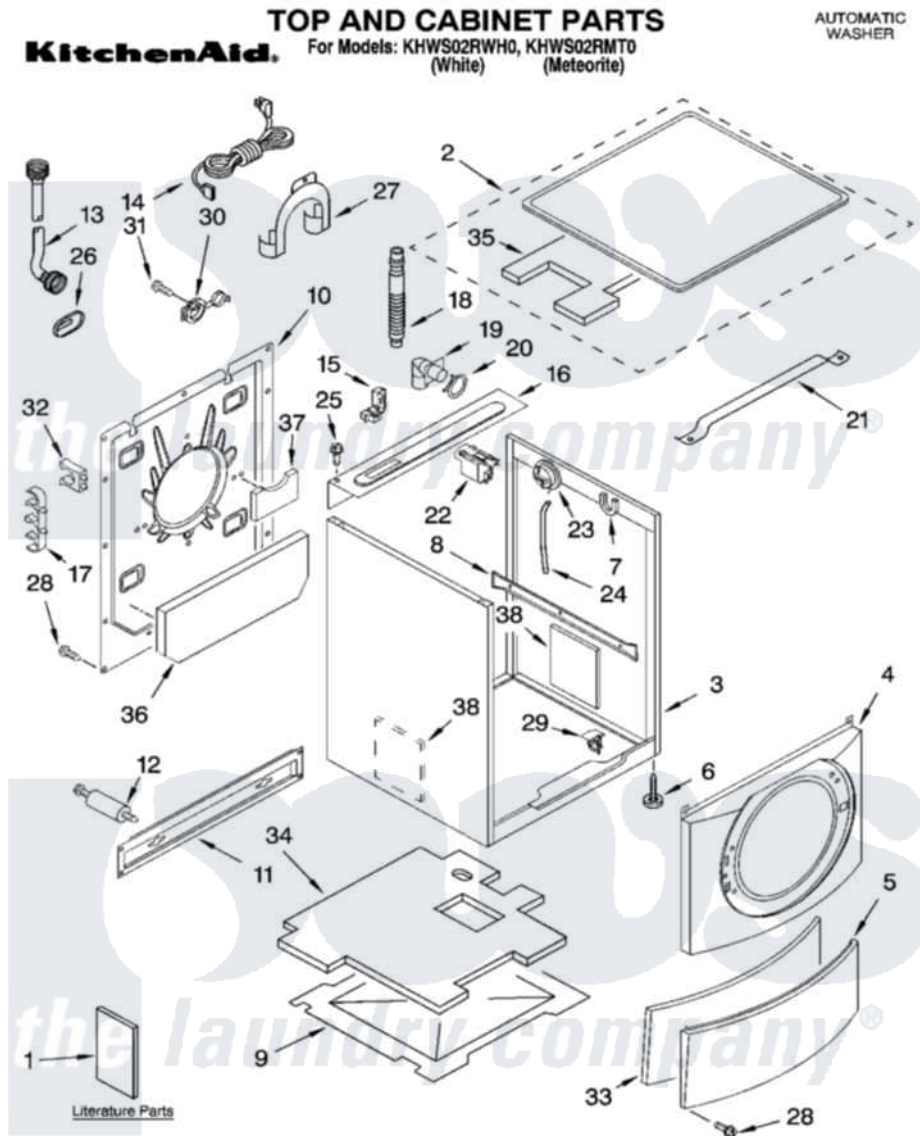

Whirlpool KHWS02RMT0 01 - TOP AND CABINET PARTS

Whirlpool Residential Whirlpool KHWS02RMT0 Washer Parts Parts Diagram 01 - TOP AND CABINET PARTS
 Click on the part number to view part

Item	Original Part Number	Replaced By	Status	Part Description
1	8182400		Not Available	Use & Care Guide
"	8182318		Not Available	Energy Guide
"	8182142		Not Available	DVD-Instruction
"	8182658			Quick Start Guide
"	8182208		Not Available	Tech Sheet
2	8182772			Top
"	8182773			Top
3	8182609			Cabinet
"	8182145			Cabinet
4	8182605			Panel, Front
"	8182146			Panel, Front
5	8181643			Toe Panel
"	8182148			Toe Panel
6	8181636			Foot, Leveling
7	8181763			Bracket, Spring
8	8181634			Brace, Side Panel

9	8181635		Pan, Bottom
10	8182698		Panel, Rear
11	8182661	W10003040	Brace, Transport
12	8182124	W10289554A	Bolt
"	8182125	W10289554A	Bolt
13	8181706	76314	Hose, Inlet 6 Ft. Hose With Elbow
"	8181707	76314	Hose, Inlet 6 Ft. Hose With Elbow
14	8182649		Cord, Power
15	8181690	8182635	Strain Relief
16	8182607	W10138248	Brace, Rear
17	8182701		Clip, Outer Hose Holder
18	8181737		Hose, Drain
19	8181738		Connector, Hose Outlet
20	8181752	3367052	Clamp, Hose
21	8181632		Brace, Top
22	8181683	W10326464	Filter, Interference
23	8181695		Switch, Pressure
24	8181739	W10004260	Hose, Pressure Switch
25	8181691		Screw
26	8182700	8540268	Cover, Transport
27	8181768	W10280024	U-Bend, Drain Hose
28	8181828	488729	Screw
29	8181930	W10085220	Microswitch
30	8182699		Grommet, Cord Support
31	8182201		Screw, 3 X 8 mm
32	8182702		Clip, Outer Hose Holder
33	8182639	Not Available	Sound Absorber, Toe Panel
34	8182640		Sound Absorber, Bottom
35	8182775		Sound Absorber, Top
36	8182776		Sound Absorber, Bottom Rear Panel
37	8182777		Sound Absorber, Rear Panel-Middle
38	8182778		Sound Absorber, Cabinet
"	N/A	Not Available	FOLLOWING PARTS NOT ILLUSTRATED
"	8182109		Harness Channel