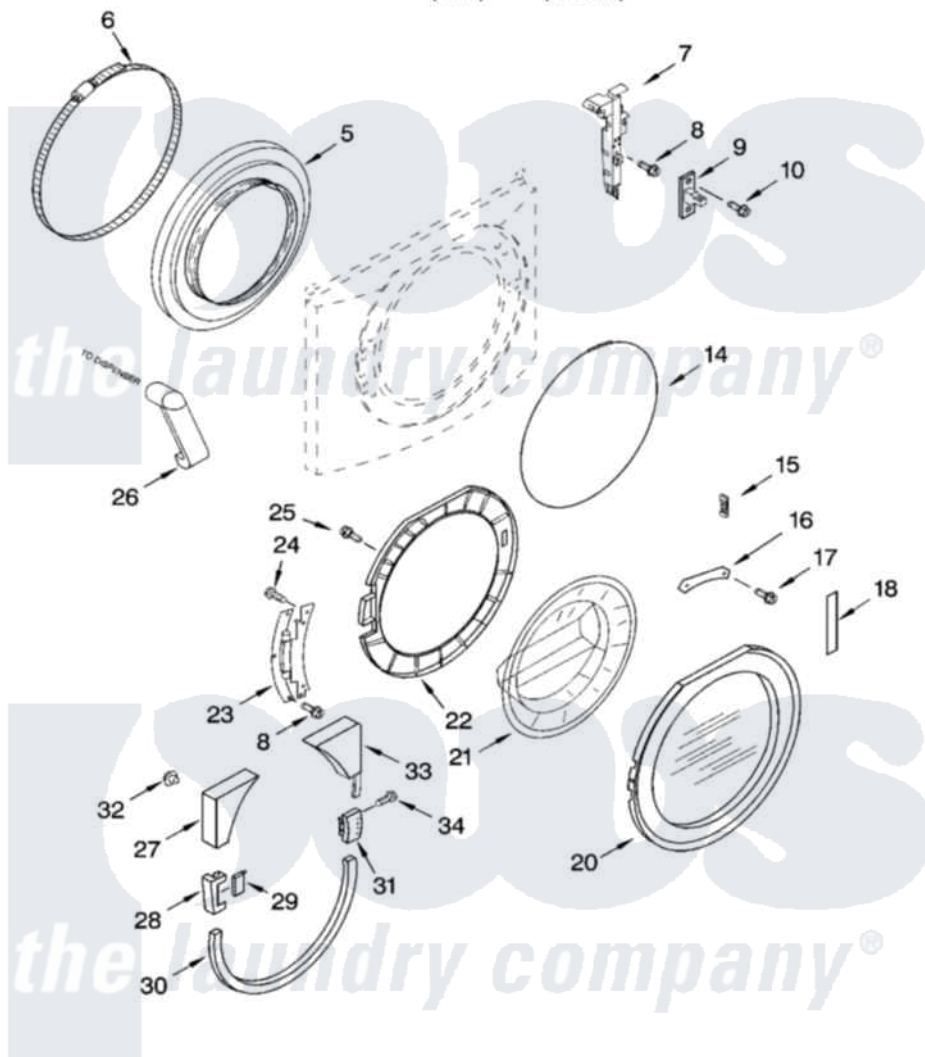

# Whirlpool KHWS02RMT0 02 - DOOR AND LATCH PARTS

## DOOR AND LATCH PARTS

For Models: KHWS02RWH0, KHWS02RMT0  
(White) (Meteorite)

8180808

3

Whirlpool [Residential Whirlpool KHWS02RMT0 Washer Parts](#) Parts Diagram 02 - DOOR AND LATCH PARTS  
Click on the part number to view part

Item	Original Part Number	Replaced By	Status	Part Description
5	<a href="#">8182119</a>			Bellow
6	<a href="#">8182210</a>			Clamp, Bellow
7	<a href="#">8182634</a>			Lock, Door
8	8181760	<a href="#">8540725</a>		Screw
9	<a href="#">8181651</a>			Hook, Door
10	8181758	<a href="#">8182214</a>		Screw
14	<a href="#">8182211</a>			Clamp, Bellow To Front Panel
15	8181659	<a href="#">W10128586</a>		Clamp, Glass Support
16	<a href="#">8181650</a>			Clamp, Glass
17	<a href="#">8181785</a>			Screw
18	<a href="#">8182153</a>			Foam, Door Handle
20	<a href="#">8182151</a>			Frame, Door Front Assembly
21	<a href="#">8181655</a>			Glass, Door
22	8182628	<a href="#">W10163308</a>		Frame
23	<a href="#">8181843</a>			Hinge, Door
24	<a href="#">8181660</a>			Screw

25	<a href="#">8181661</a>		Screw, Actuator
26	<a href="#">8181718</a>		Tube, Dispenser To Bellow
27	<a href="#">8182592</a>		Trim, Upper Left
"	<a href="#">8182155</a>		Trim, Upper Left
28	<a href="#">8182595</a>		Cover, Hinge
"	<a href="#">8182627</a>		Cover, Hinge
29	<a href="#">8182596</a>		Cover, Hinge
"	<a href="#">8182154</a>		Cover, Hinge
30	<a href="#">8182594</a>		Trim, Lower
"	<a href="#">8182157</a>		Trim, Lower
31	<a href="#">8182591</a>		Handle, Door
"	<a href="#">8182152</a>		Handle, Door
32	<a href="#">8182779</a>		Clip, Trim
33	<a href="#">8182593</a>		Trim, Upper Right
"	<a href="#">8182156</a>		Trim, Upper Right
34	8181759	<a href="#">3400805</a>	Screw, 8-18 X 3/64