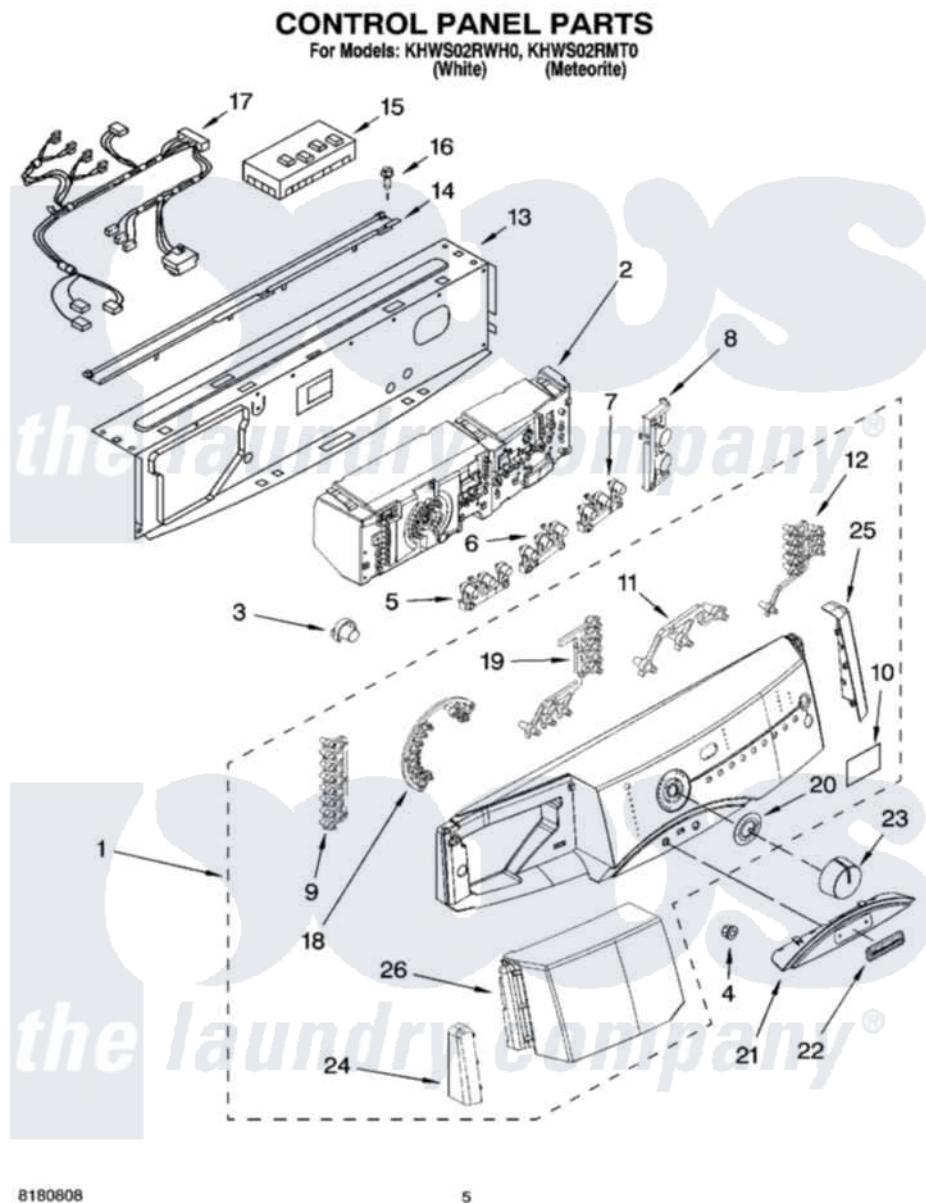

Whirlpool KHWS02RMT0 03 - CONTROL PANEL PARTS

Whirlpool Residential Whirlpool KHWS02RMT0 Washer Parts Parts Diagram 03 - CONTROL PANEL PARTS
Click on the part number to view part

Item	Original Part Number	Replaced By	Status	Part Description
1	8182597			Panel, Control
"	8182626			Panel, Control
2	8182150			User Interface
3	8182601			Button, Power
"	8182177			Button, Power
4	8182183	2004333		Nut
5	8182604			Button Set, Left
"	8182178			Button Set, Left
6	8182603			Button Set, Middle
"	8182179			Button Set, Middle
7	8182602			Button Set, Right
"	8182176			Button Set, Right
8	8182180			Button Set, Start
9	8182166			Light, Indicator
10	8182170			Window, Display
11	8182168			Light, Indicator

12	8182167		Light, Indicator
13	8182224	Not Available	Brace, Front Top
14	8181640	8182800	Channel, Water
15	8182774	W10137702	Microcomputer, Machine Control
16	8181756	488729	Screw
17	8182212		Harness, Wiring
18	8182165		Light, Indicator
19	8182169		Light, Indicator
20	8182171		Bezel, Knob
21	8182181		Overlay, Door
22	8182182	9707516	Medallion
23	8182175	W10163301	Knob, Control
24	8182599		Endcap, Left
"	8182174	Not Available	Endcap, Left (Meteorite)
25	8182600		Endcap, Right
"	8182164		Endcap, Right
26	8182598	Not Available	Handle, Drawer (Includes Illus. 24) (White)
"	8182172	Not Available	Handle, Drawer (Includes Illus. 24) (Meteorite)