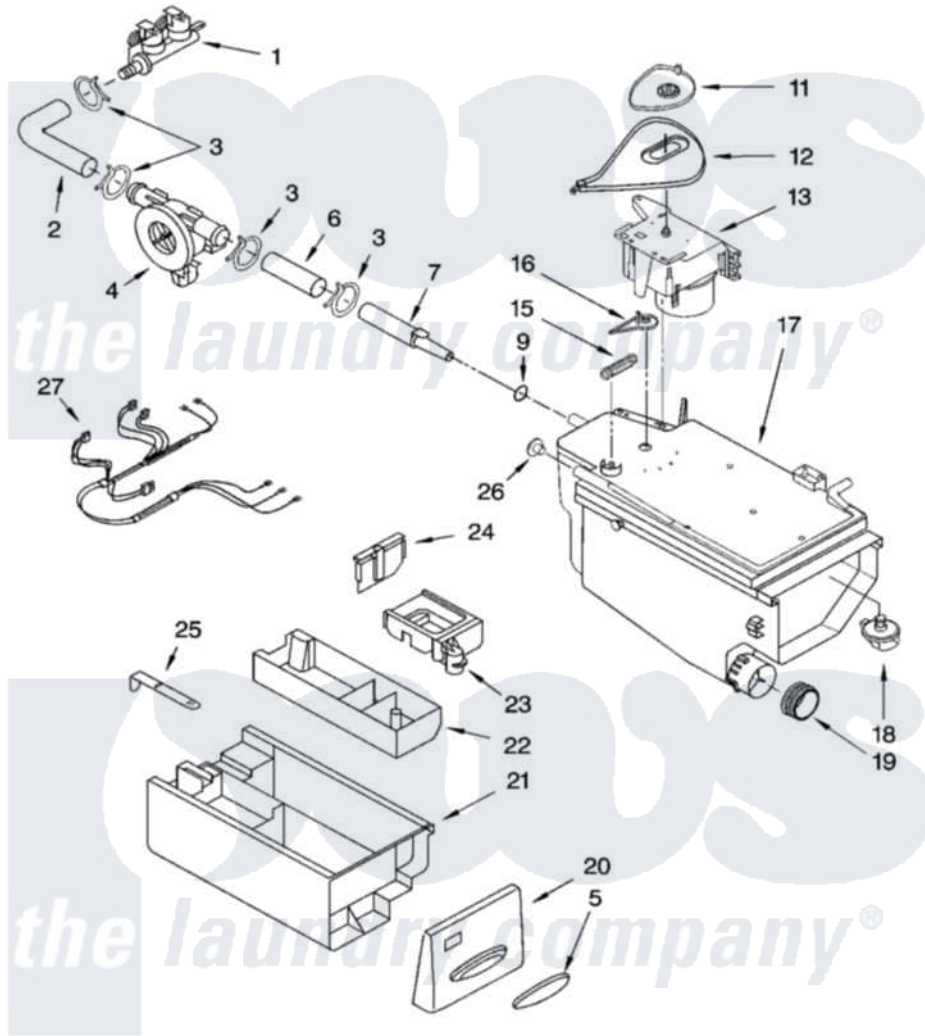

Whirlpool KHWS02RMT0 04 - DISPENSER PARTS

DISPENSER PARTS

For Models: KHWS02RWH0 (White) KHWS02RMT0 (Meteorite)

8180808

7

Whirlpool Residential Whirlpool KHWS02RMT0 Washer Parts Parts Diagram 04 - DISPENSER PARTS
 Click on the part number to view part

Item	Original Part Number	Replaced By	Status	Part Description
1	8181694			Valve, Inlet
2	8181710			Hose, Inlet Valve To Vent Pipe
3	8181751	489503		Clamp
4	8181696	W10110225		Flowmeter
5	8182173			Cushion, Handle
6	8181708			Hose, Flowmeter
7	8182121	280194		Nozzle
9	8181714	280196		Ring-O
11	8181726			Cam, Actuator
12	8181725			Lever, Water Distribution
13	8181723			Actuator
15	8181727			Spring, Lever
16	8181724			Connection, Lever
17	8182786	280198		Dispenser
"	8182787	280197		Dispenser
18	8181712			Nozzle, Distribution

19	8181747		Seal
20	8182598	Not Available	Handle, Drawer (Includes Illus. 24) (White)
"	8182172	Not Available	Handle, Drawer (Includes Illus. 24) (Meteorite)
21	8181720		Drawer, Detergent
"	8182160		Drawer, Detergent
22	8181722		Container, Detergent
"	8182184		Container, Detergent
23	8182665		Siphon, Bleach/Softener
"	8182161		Siphon, Bleach/Softener
24	8181730		Separator
"	8182162		Separator
25	8181721		Hook, Drawer
26	8182123		Led, Pcb
27	8181781		Harness, Wiring