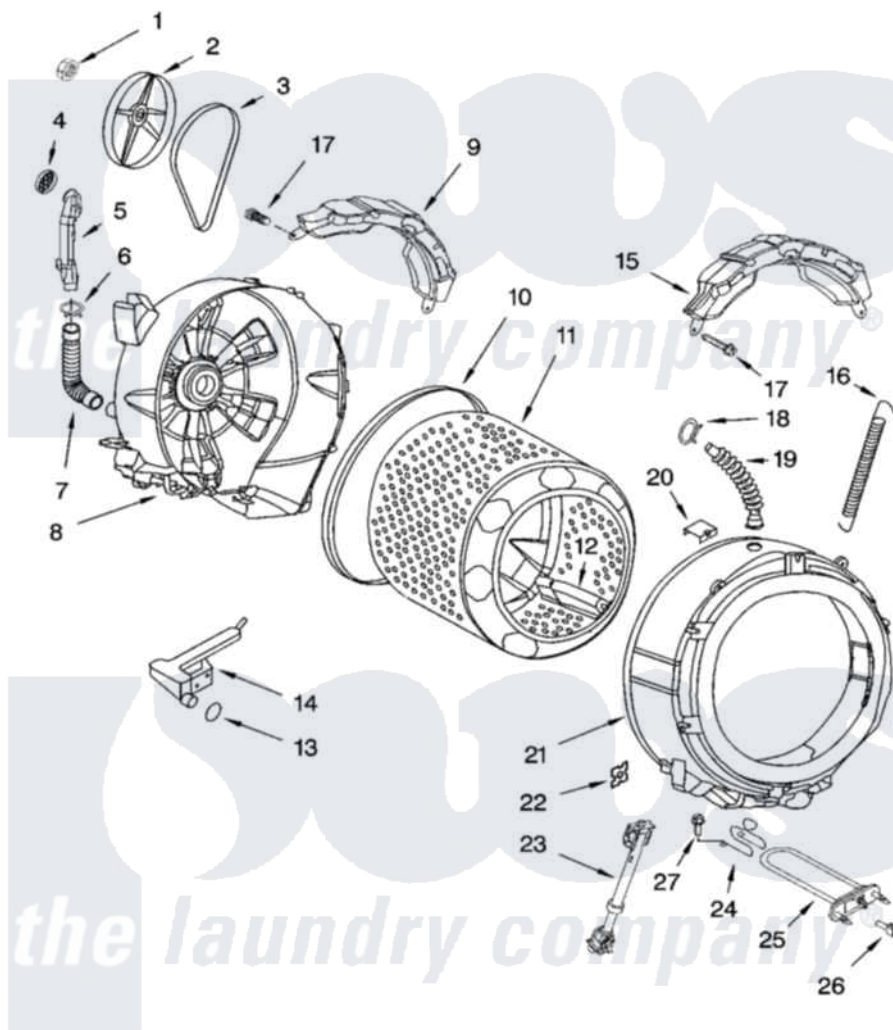

# Whirlpool KHWS02RMT0 05 - TUB AND BASKET PARTS

## TUB AND BASKET PARTS

For Models: KHWS02RWH0, KHWS02RMT0  
(White) (Meteorite)

8180808

9

Whirlpool [Residential Whirlpool KHWS02RMT0 Washer Parts](#) Parts Diagram 05 - TUB AND BASKET PARTS  
Click on the part number to view part

| Item | Original Part Number    | Replaced By               | Status | Part Description     |
|------|-------------------------|---------------------------|--------|----------------------|
| 1    | 8182132                 | <a href="#">W10283361</a> |        | Nut, Pulley          |
| 2    | <a href="#">8182650</a> |                           |        | Pulley               |
| 3    | 8182633                 | <a href="#">W10388414</a> |        | Belt                 |
| 4    | <a href="#">8181745</a> |                           |        | Grid, Ventilation    |
| 5    | <a href="#">8181744</a> |                           |        | Pipe, Ventilation    |
| 6    | 8181746                 | <a href="#">W10208156</a> |        | Clamp                |
| 7    | <a href="#">8181743</a> |                           |        | Hose, Exhaust        |
| 8    | 8181666                 | <a href="#">W10253866</a> |        | Tub-Outer            |
| 9    | <a href="#">8181644</a> |                           |        | Counterweight, Rear  |
| 10   | <a href="#">8181673</a> |                           |        | Gasket, Tub          |
| 11   | 8182247                 | <a href="#">W10269756</a> |        | Basket               |
| 12   | <a href="#">8182233</a> |                           |        | Baffle, Basket       |
| 13   | 8181748                 | <a href="#">W10250553</a> |        | O-Ring, Air Trap     |
| 14   | <a href="#">8181731</a> |                           |        | Airtrap              |
| 15   | 8181645                 | <a href="#">W10008880</a> |        | Counterweight, Front |
| 16   | 8181762                 | <a href="#">8182814</a>   |        | Spring, Suspension   |