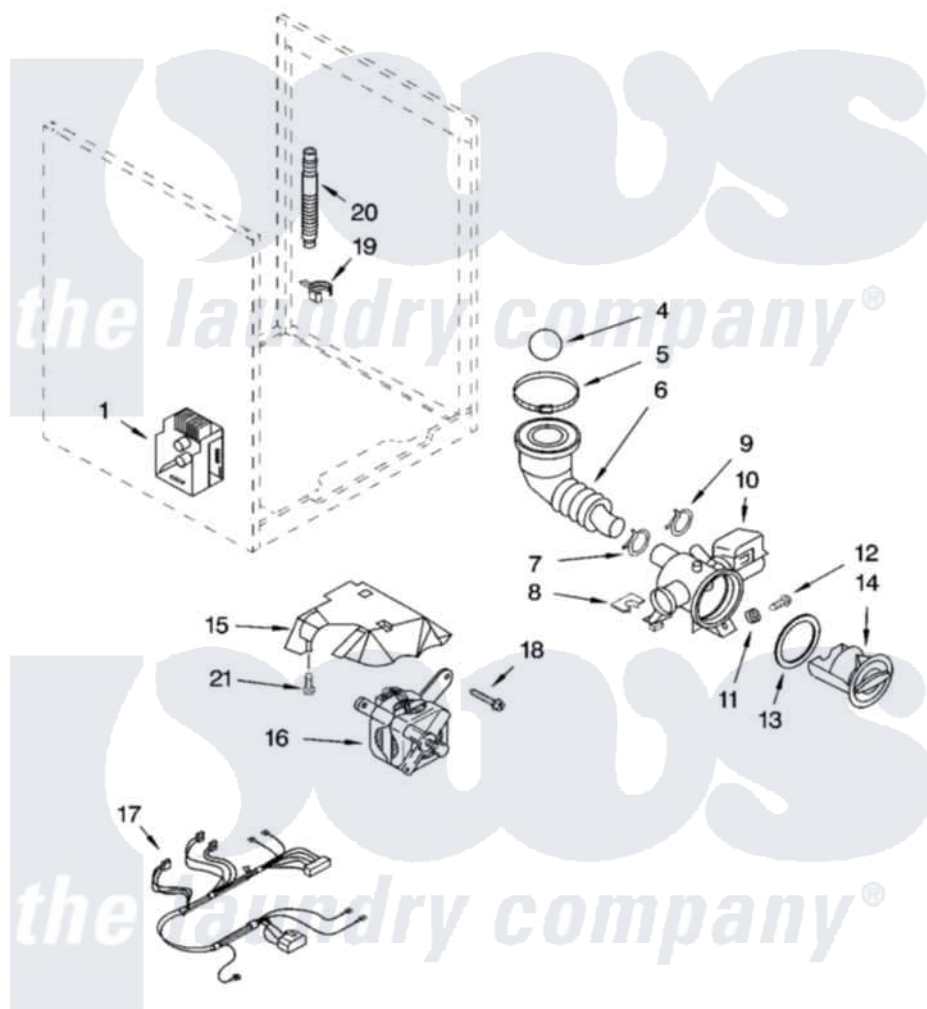

Whirlpool KHWS02RMT0 06 - PUMP AND MOTOR PARTS, OPTIONAL PARTS (NOT INCLUDED)

PUMP AND MOTOR PARTS

For Models: KHWS02RWH0, KHWS02RMT0
(White) (Meteorite)

8180808

11

Whirlpool [Residential Whirlpool KHWS02RMT0 Washer Parts](#) Parts Diagram 06 - PUMP AND MOTOR PARTS, OPTIONAL PARTS (NOT INCLUDED)
Click on the part number to view part

Item	Original Part Number	Replaced By	Status	Part Description
1	8182706			Control Unit
4	8181733	W10121657		Ball
5	8181734	696392		Hose Clamp
6	8181732			Hose, Tub To Pump
7	8181753	285655		Clamp, Hose
8	8181786	280181		Grommet
9	8181752	3367052		Clamp, Hose
10	8181684	280187		Pump-Water
11	8181787	280182		Grommet
12	8181780			Screw
13	8181736			Seal, Filter Cap
14	8181735			Cap, Filter
15	8181766			Cover, Motor
16	8181682	8182793		Motor, Drive
17	8181782	W10137867		Harns-Wire

18	8181761	W10128585	Bolt, Motor
19	8181755	8182209	Retainer, Drain Hose
20	8181740	W10003250	Hose, Drain-Inner
21	8181757	3186940	Screw
	72017		Paint, Touch-Up
"	4396603	W10202939	Paint, Touch-Up
"	350938		Paint, Pressurized Spray B
"	350930		Paint, Pressurized Spray B
"	799344		Paint, Touch-Up)
"	N/A	Not Available	ACCESSORY PARTS
"	285863		Water System Parts