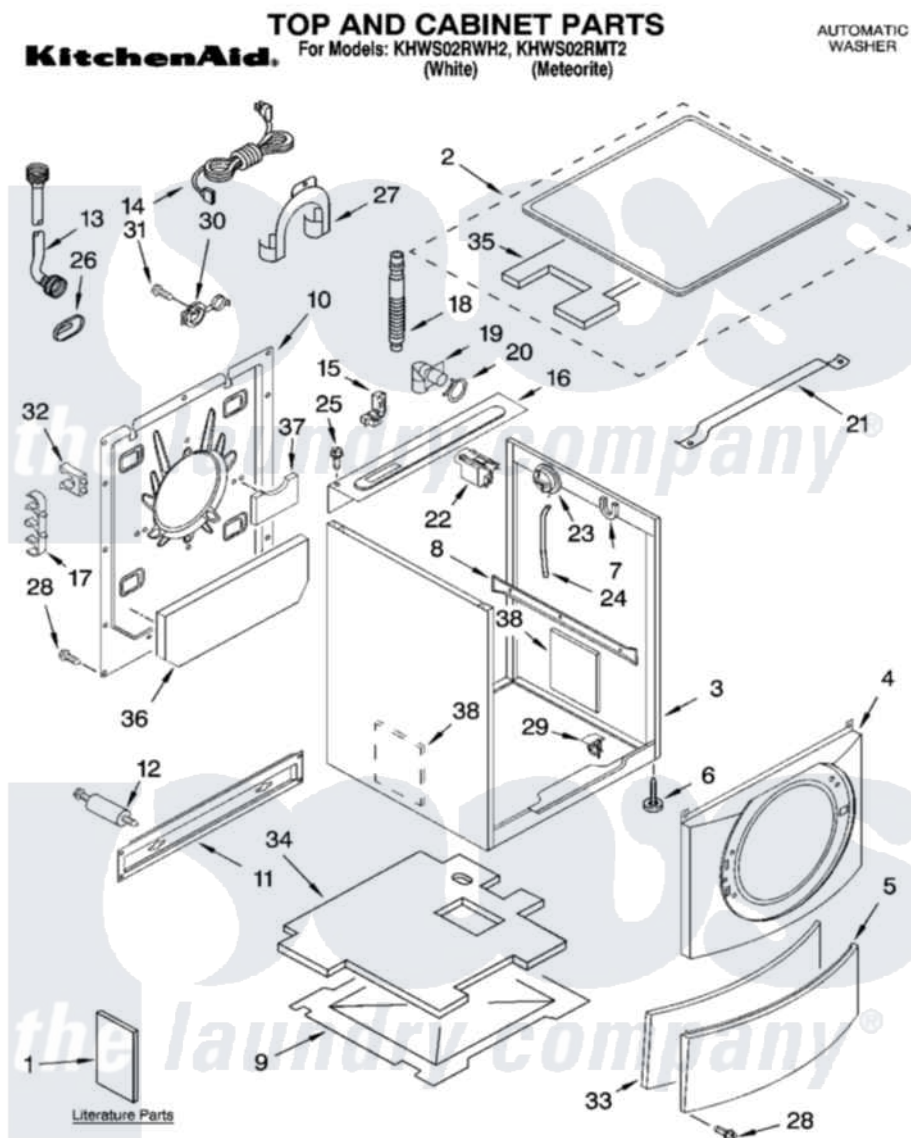

Whirlpool KHWS02RMT2 01 - TOP AND CABINET PARTS

7-06 Printed in U.S.A. (drd)

1

Part No. 8181483

Whirlpool Residential Whirlpool KHWS02RMT2 Washer Parts Parts Diagram 01 - TOP AND CABINET PARTS

[Click on the part number to view part](#)

Item	Original Part Number	Replaced By	Status	Part Description
1	8182751		Not Available	Use & Care Guide
"	8182142		Not Available	DVD-Instruction
"	8182658			Quick Start Guide
"	8182208		Not Available	Tech Sheet
2	8182772			Top
"	8182773			Top
3	8182609			Cabinet
"	8182145			Cabinet
4	8182605			Panel, Front
"	8182146			Panel, Front
5	8181643			Toe Panel
"	8182148			Toe Panel
6	8181636			Foot, Leveling
7	8181763			Bracket, Spring
8	8183008			Brace, Side Panel
9	8181635			Pan, Bottom

10	8182698		Panel, Rear
11	8182661	W10003040	Brace, Transport
12	8182797	W10289554A	Bolt
"	8182798	W10289554A	Bolt
13	8182795	89503	Hose-Inlet
"	8182792	89503	Hose-Inlet
14	8183009		Cord, Power
15	8181690	8182635	Strain Relief
16	8182607	W10138248	Brace, Rear
17	8182701		Clip, Outer Hose Holder
18	8181737		Hose, Drain
19	8181738		Connector, Hose Outlet
20	8181752	3367052	Clamp, Hose
21	8181632		Brace, Top
22	8181683	W10326464	Filter, Interference
23	8181695		Switch, Pressure
24	8181739	W10004260	Hose, Pressure Switch
25	8181691		Screw
26	8182700	8540268	Cover, Transport
27	8181768	W10280024	U-Bend, Drain Hose
28	8181828	488729	Screw
29	8181930	W10085220	Microswitch
30	8182699		Grommet, Cord Support
31	8182201		Screw, 3 X 8 mm
32	8182702		Clip, Outer Hose Holder
33	8182639	Not Available	Sound Absorber, Toe Panel
34	8182640		Sound Absorber, Bottom
35	8182775		Sound Absorber, Top
36	8182776		Sound Absorber, Bottom Rear Panel
37	8182777		Sound Absorber, Rear Panel-Middle
38	8182778		Sound Absorber, Cabinet
"	BLANK	Not Available	Following Parts Not Illustrated
"	8182109		Harness Channel