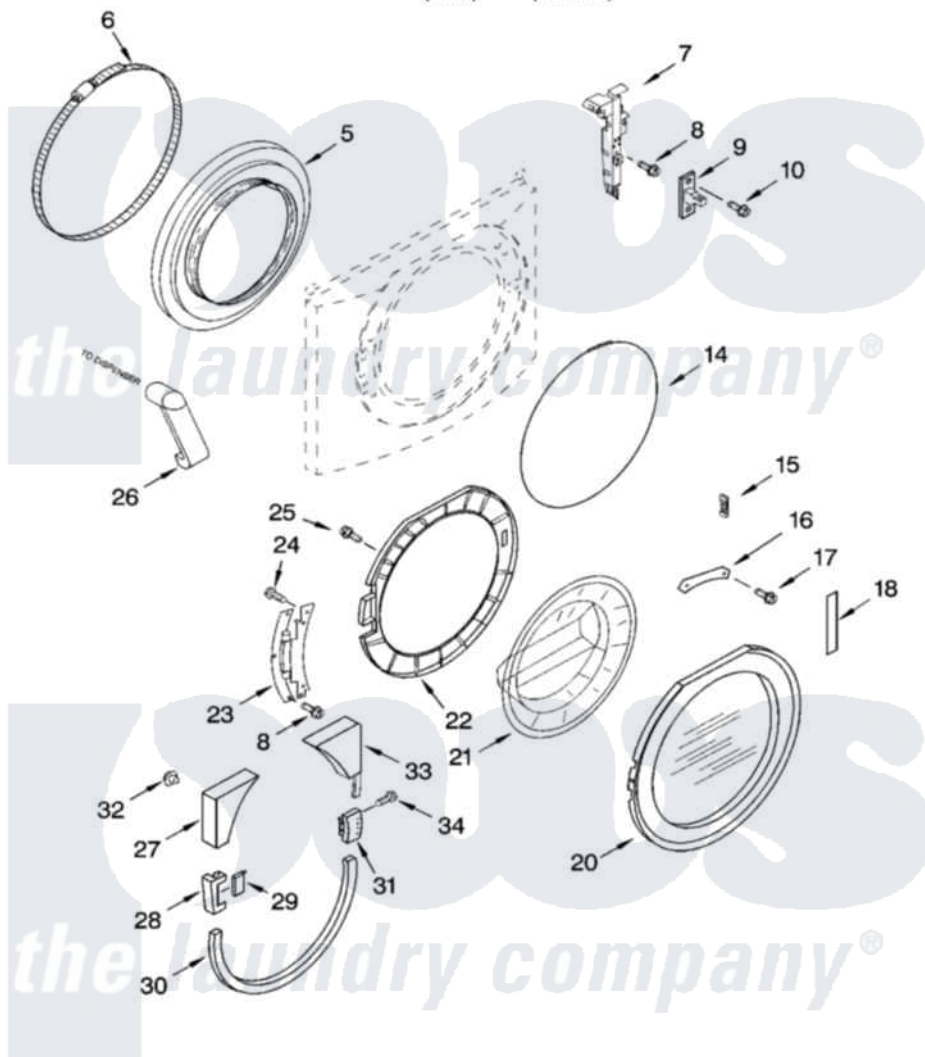

# Whirlpool KHWS02RMT2 02 - DOOR AND LATCH PARTS

## DOOR AND LATCH PARTS

For Models: KHWS02RWH2, KHWS02RMT2  
(White) (Meteorite)

8181483

3

Whirlpool [Residential Whirlpool KHWS02RMT2 Washer Parts](#) Parts Diagram 02 - DOOR AND LATCH PARTS  
Click on the part number to view part

Item	Original Part Number	Replaced By	Status	Part Description
5	<a href="#">8182119</a>			Bellow
6	<a href="#">8182210</a>			Clamp, Bellow
7	<a href="#">8182634</a>			Lock, Door
8	8181760	<a href="#">8540725</a>		Screw
9	<a href="#">8181651</a>			Hook, Door
10	8181758	<a href="#">8182214</a>		Screw
14	<a href="#">8182211</a>			Clamp, Bellow To Front Panel
15	8181659	<a href="#">W10128586</a>		Clamp, Glass Support
16	<a href="#">8181650</a>			Clamp, Glass
17	<a href="#">8181785</a>			Screw
18	<a href="#">8182153</a>			Foam, Door Handle
20	<a href="#">8182151</a>			Frame, Door Front Assembly
21	<a href="#">8181655</a>			Glass, Door
22	8182678	<a href="#">8182793</a>		Motor, Drive
23	<a href="#">8181843</a>			Hinge, Door
24	<a href="#">8181660</a>			Screw

25	<a href="#">8181661</a>		Screw, Actuator
26	<a href="#">8181718</a>		Tube, Dispenser To Bellow
27	<a href="#">8182592</a>		Trim, Upper Left
"	<a href="#">8182155</a>		Trim, Upper Left
28	<a href="#">8182595</a>		Cover, Hinge
"	<a href="#">8182627</a>		Cover, Hinge
29	<a href="#">8182596</a>		Cover, Hinge
"	<a href="#">8182154</a>		Cover, Hinge
30	<a href="#">8182594</a>		Trim, Lower
"	<a href="#">8182157</a>		Trim, Lower
31	<a href="#">8182591</a>		Handle, Door
"	<a href="#">8182152</a>		Handle, Door
32	<a href="#">8182779</a>		Clip, Trim
33	<a href="#">8182593</a>		Trim, Upper Right
"	<a href="#">8182156</a>		Trim, Upper Right
34	8181759	<a href="#">3400805</a>	Screw, 8-18 X 3/64