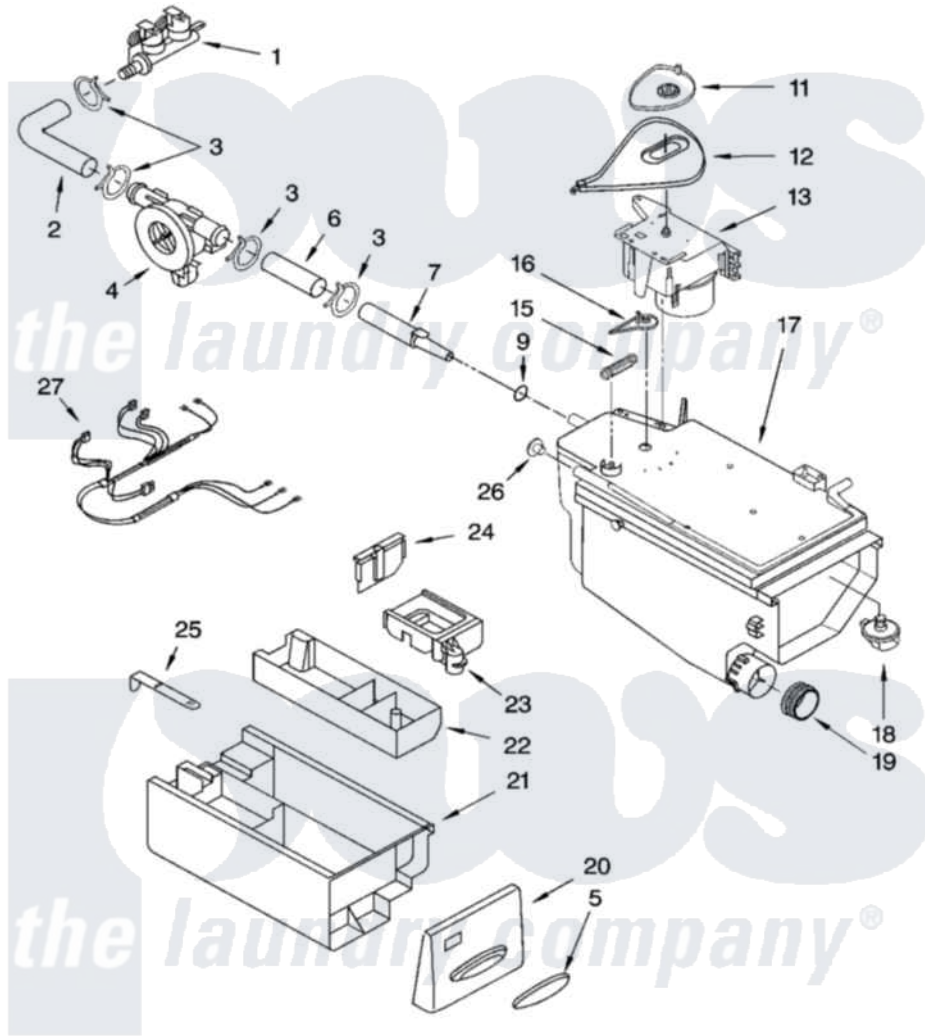

# Whirlpool KHWS02RMT2 04 - DISPENSER PARTS

## DISPENSER PARTS

For Models: KHWS02RWH2, KHWS02RMT2  
(White) (Meteorite)

8181483

7

Whirlpool Residential Whirlpool KHWS02RMT2 Washer Parts Parts Diagram 04 - DISPENSER PARTS

[Click on the part number to view part](#)

Item	Original Part Number	Replaced By	Status	Part Description
1	<a href="#">8181694</a>			Valve, Inlet
2	<a href="#">8181710</a>			Hose, Inlet Valve To Vent Pipe
3	8181751	<a href="#">489503</a>		Clamp
4	8181696	<a href="#">W10110225</a>		Flowmeter
5	<a href="#">8182173</a>			Cushion, Handle
6	<a href="#">8181708</a>			Hose, Flowmeter
7	8183010	<a href="#">280194</a>		Nozzle
9	8183036	<a href="#">280196</a>		Ring-O
11	<a href="#">8181726</a>			Cam, Actuator
12	<a href="#">8181725</a>			Lever, Water Distribution
13	<a href="#">8181723</a>			Actuator
15	<a href="#">8181727</a>			Spring, Lever
16	<a href="#">8181724</a>			Connection, Lever
17	8183032	<a href="#">280198</a>		Dispenser
"	8183033	<a href="#">280197</a>		Dispenser
18	<a href="#">8181712</a>			Nozzle, Distribution

19	<a href="#">8181747</a>		Seal
20	8182598	Not Available	Handle, Drawer (Includes Illus. 24) (White)
"	8182172	Not Available	Handle, Drawer (Includes Illus. 24) (Meteorite)
21	<a href="#">8181720</a>		Drawer, Detergent
"	<a href="#">8182160</a>		Drawer, Detergent
22	<a href="#">8181722</a>		Container, Detergent
"	<a href="#">8182184</a>		Container, Detergent
23	<a href="#">8182665</a>		Siphon, Bleach/Softener
"	<a href="#">8182161</a>		Siphon, Bleach/Softener
24	<a href="#">8181730</a>		Separator
"	<a href="#">8182162</a>		Separator
25	<a href="#">8181721</a>		Hook, Drawer
26	<a href="#">8182123</a>		Led, Pcb
27	<a href="#">8181781</a>		Harness, Wiring