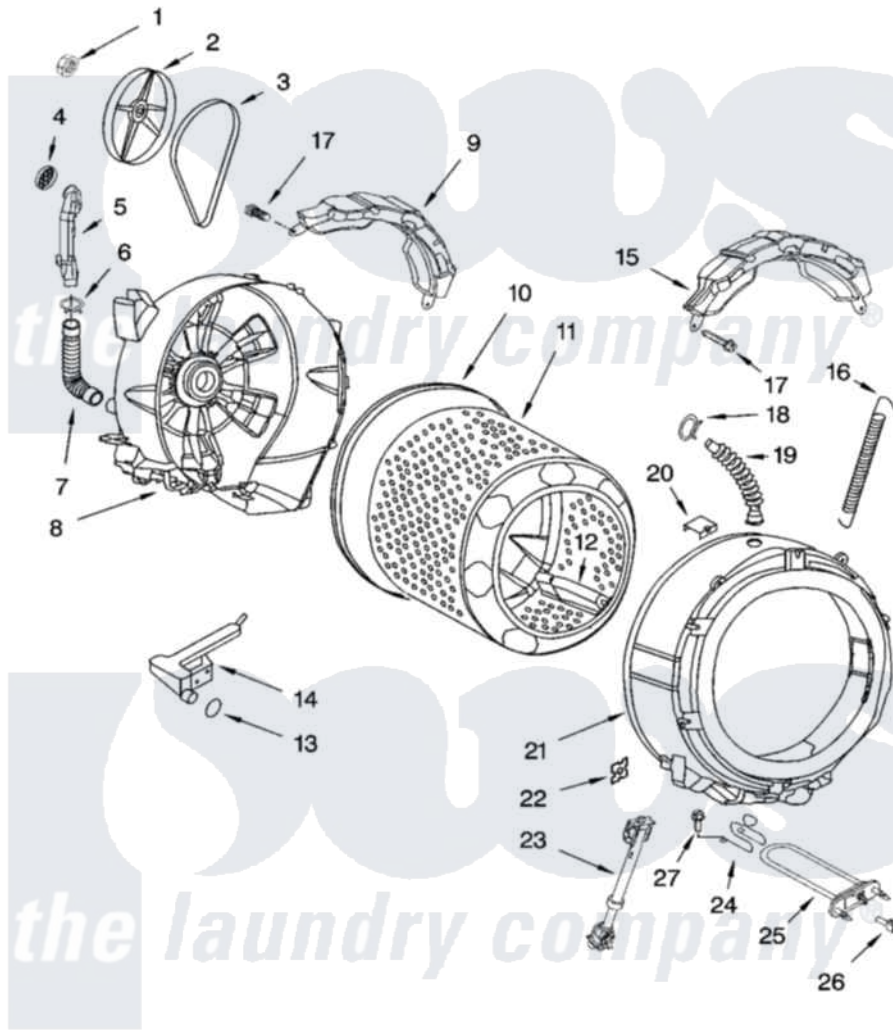

Whirlpool KHWS02RMT2 05 - TUB AND BASKET PARTS

TUB AND BASKET PARTS

For Models: KHWS02RWH2, KHWS02RMT2
(White) (Meteorite)

8181483

9

Whirlpool [Residential Whirlpool KHWS02RMT2 Washer Parts](#) Parts Diagram 05 - TUB AND BASKET PARTS
Click on the part number to view part

Item	Original Part Number	Replaced By	Status	Part Description
1	8182132	W10283361		Nut, Pulley
2	8182650			Pulley
3	8182633	W10388414		Belt
4	8181745			Grid, Ventilation
5	8181744			Pipe, Ventilation
6	8181746	W10208156		Clamp
7	8181743			Hose, Exhaust
8	8181666	W10253866		Tub-Outer
9	8181644			Counterweight, Rear
10	8181673			Gasket, Tub
11	8182247	W10269756		Basket
12	8182233			Baffle, Basket
13	8181748	W10250553		O-Ring, Air Trap
14	8181731			Airtrap
15	8181645	W10008880		Counterweight, Front
16	8182814			Spring, Suspension

17	8181647	W10182109		Screw-Kit
18	8181742	3367052		Clamp, Hose
19	8181794			Hose, Tub To Dispenser
20	8181667	8540092		Clamp, Tub
21	8181665	285981		Tub-Outer
22	8181648	8182512		Nut, Push-In
23	8182812			Shock Absorber
24	8181686	W10250558		Bracket, Heater Support
25	8182666			Element, Heating
26	8181705			Ntc
27	8181687	8182214		Screw
"	BLANK		Not Available	Following Parts Not Illustrated
"	8182126	3196427		Screw