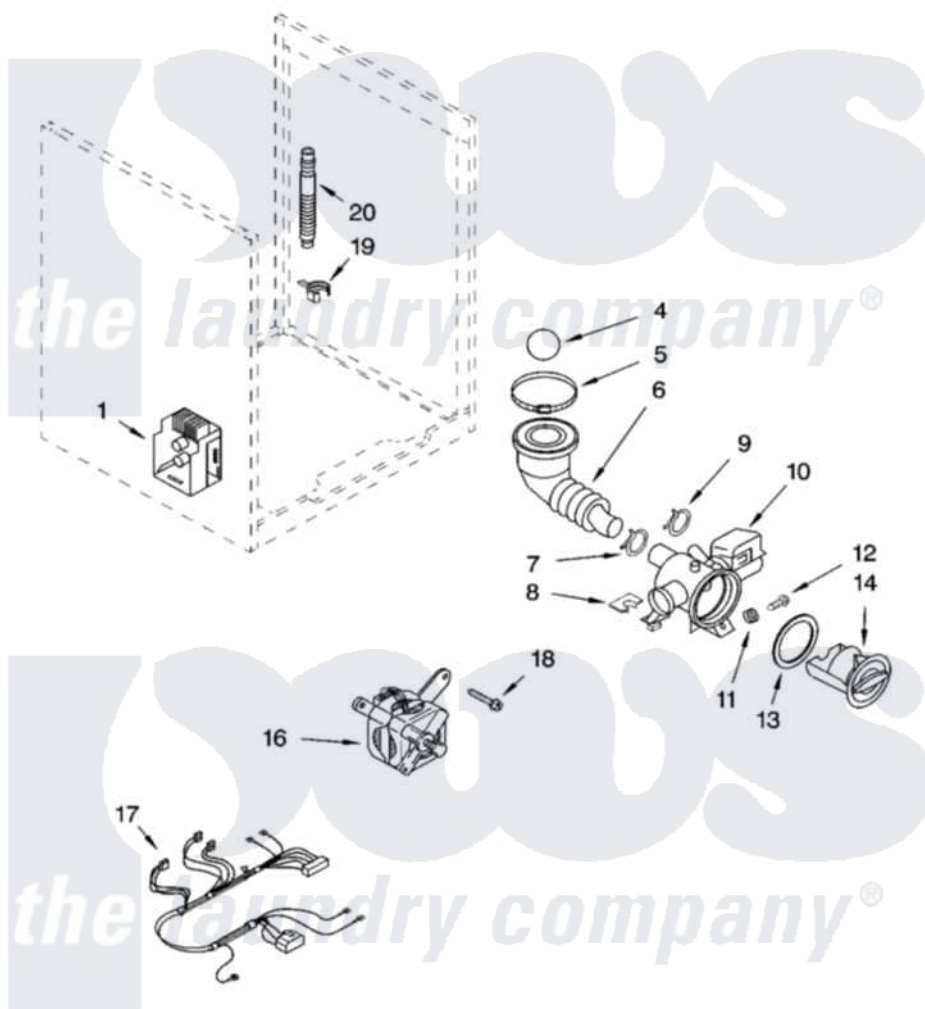

Whirlpool KHWS02RMT2 06 - PUMP AND MOTOR PARTS, OPTIONAL PARTS (NOT INCLUDED)

PUMP AND MOTOR PARTS

For Models: KHWS02RWH2, KHWS02RMT2
(White) (Meteorite)

8181483

11

Whirlpool [Residential Whirlpool KHWS02RMT2 Washer Parts](#) Parts Diagram 06 - PUMP AND MOTOR PARTS, OPTIONAL PARTS (NOT INCLUDED)
Click on the part number to view part

Item	Original Part Number	Replaced By	Status	Part Description
1	8182706			Control Unit
4	8181733	W10121657		Ball
5	8181734	696392		Hose Clamp
6	8181732			Hose, Tub To Pump
7	8181753	285655		Clamp, Hose
8	8181786	280181		Grommet
9	8181752	3367052		Clamp, Hose
10	8181684	280187		Pump-Water
11	8181787	280182		Grommet
12	8181780			Screw
13	8181736			Seal, Filter Cap
14	8181735			Cap, Filter
16	8182793			Motor, Drive
17	8181782	W10137867		Harns-Wire
18	8181761	W10128585		Bolt, Motor

19	8181755	8182209	Retainer, Drain Hose
20	8181740	W10003250	Hose, Drain-Inner
		72017	Paint, Touch-Up
"	4396603	W10202939	Paint, Touch-Up
"	350938		Paint, Pressurized Spray B
"	350930		Paint, Pressurized Spray B
"	799344		Paint, Touch-Up)
"	BLANK	Not Available	ACCESSORY PARTS
"	285863		Water System Parts