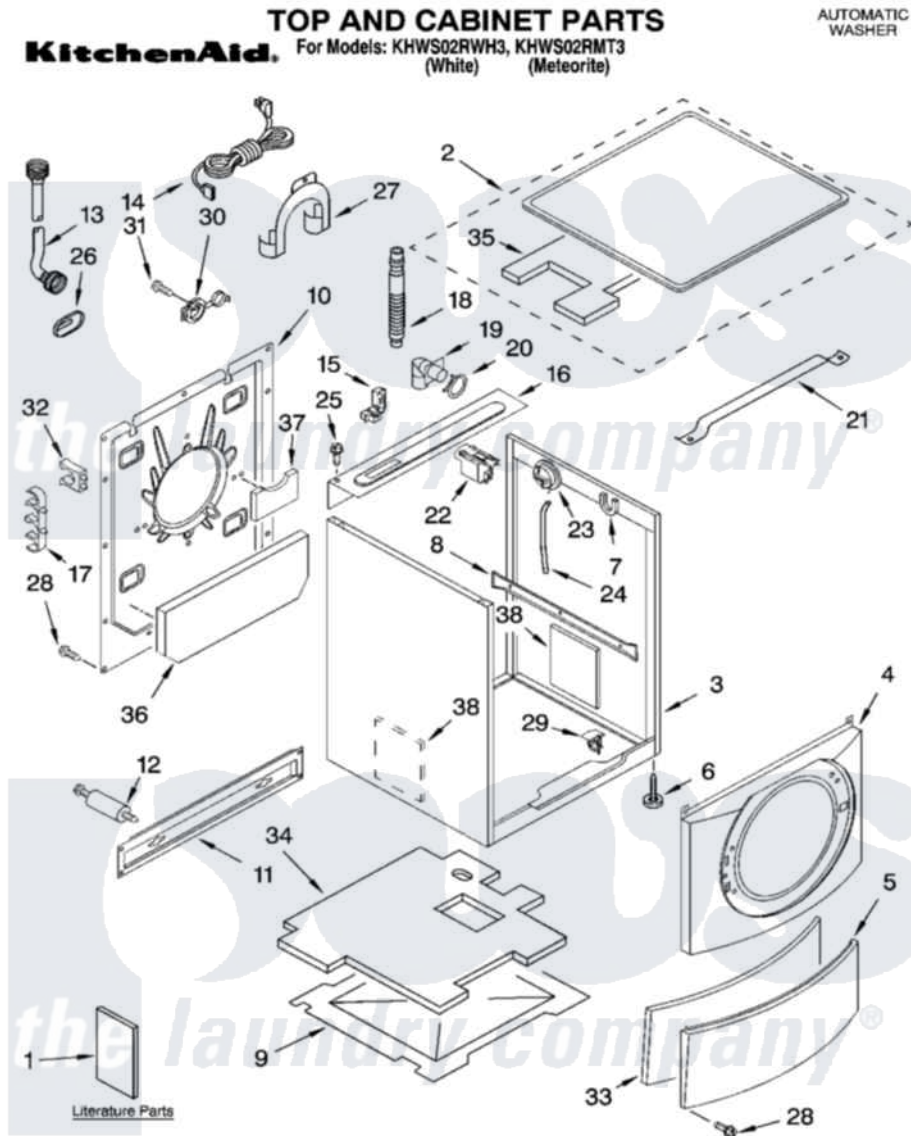

Whirlpool KHWS02RMT3 01 - TOP AND CABINET PARTS

Whirlpool Residential Whirlpool KHWS02RMT3 Washer Parts Parts Diagram 01 - TOP AND CABINET PARTS
 Click on the part number to view part

Item	Original Part Number	Replaced By	Status	Part Description
1	8182751		Not Available	Use & Care Guide
"	8182142		Not Available	DVD-Instruction
"	8182658			Quick Start Guide
"	8182208		Not Available	Tech Sheet
2	8182772			Top
"	8182773			Top
3	8182609			Cabinet
"	8182145			Cabinet
4	8182605			Panel, Front
"	8182146			Panel, Front
5	8181643			Toe Panel
"	8182148			Toe Panel
6	8181636			Foot, Leveling
7	8181763			Bracket, Spring
8	8183008			Brace, Side Panel
9	8181635			Pan, Bottom

10	8182698		Panel, Rear
11	8182661	W10003040	Brace, Transport
12	8182797	W10289554A	Bolt
"	8182798	W10289554A	Bolt
13	8182795	89503	Hose-Inlet
"	8182792	89503	Hose-Inlet
14	8183009		Cord, Power
15	8181690	8182635	Strain Relief
16	8182607	W10138248	Brace, Rear
17	8182701		Clip, Outer Hose Holder
18	8181737		Hose, Drain
19	8181738		Connector, Hose Outlet
20	8181752	3367052	Clamp, Hose
21	8181632		Brace, Top
22	8183019	W10326464	Filter, Interference
23	8181695		Switch, Pressure
24	8181739	W10004260	Hose, Pressure Switch
25	8181691		Screw
26	8182700	8540268	Cover, Transport
27	8181768	W10280024	U-Bend, Drain Hose
28	8181828	488729	Screw
29	8182830	W10085220	Microswitch
30	8182699		Grommet, Cord Support
31	8182201		Screw, 3 X 8 mm
32	8182702		Clip, Outer Hose Holder
33	8182639	Not Available	Sound Absorber, Toe Panel
34	8182640		Sound Absorber, Bottom
35	8182775		Sound Absorber, Top
36	8182776		Sound Absorber, Bottom Rear Panel
37	8182777		Sound Absorber, Rear Panel-Middle
38	8182778		Sound Absorber, Cabinet
"	BLANK	Not Available	Following Parts Not Illustrated
"	8182109		Harness Channel