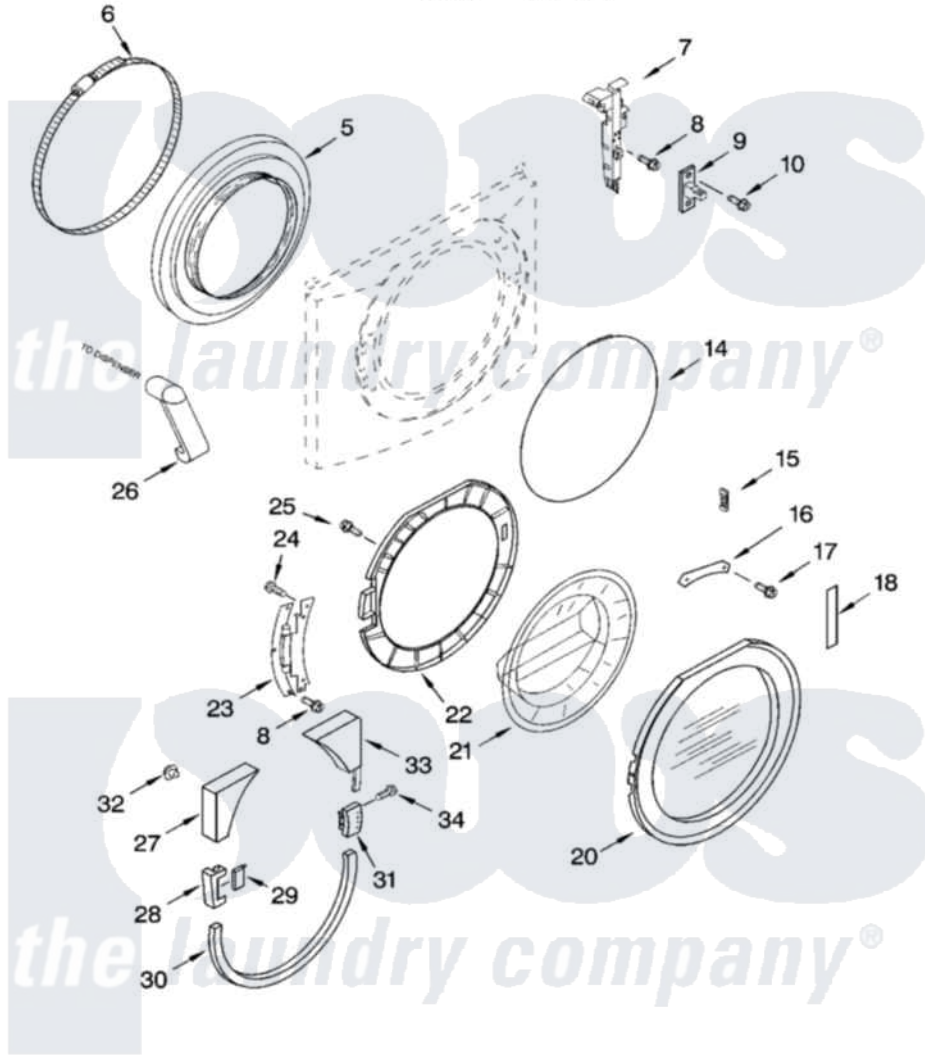

Whirlpool KHWS02RMT3 02 - DOOR AND LATCH PARTS

DOOR AND LATCH PARTS

For Models: KHWS02RWH3, KHWS02RMT3
(White) (Meteorite)

8181484

3

Whirlpool [Residential Whirlpool KHWS02RMT3 Washer Parts](#) Parts Diagram 02 - DOOR AND LATCH PARTS
Click on the part number to view part

Item	Original Part Number	Replaced By	Status	Part Description
5	8182119			Bellow
6	8182210			Clamp, Bellow
7	8182634			Lock, Door
8	8181760	8540725		Screw
9	8181651			Hook, Door
10	8181758	8182214		Screw
14	8182211			Clamp, Bellow To Front Panel
15	8181659	W10128586		Clamp, Glass Support
16	8181650			Clamp, Glass
17	8181785			Screw
18	8182153			Foam, Door Handle
20	8182151			Frame, Door Front Assembly
21	8181655			Glass, Door
22	8182678	8182793		Motor, Drive
23	8181843			Hinge, Door
24	8181660			Screw

25	8181661		Screw, Actuator
26	8181718		Tube, Dispenser To Bellow
27	8182592		Trim, Upper Left
"	8182155		Trim, Upper Left
28	8182595		Cover, Hinge
"	8182627		Cover, Hinge
29	8182596		Cover, Hinge
"	8182154		Cover, Hinge
30	8182594		Trim, Lower
"	8182157		Trim, Lower
31	8182591		Handle, Door
"	8182152		Handle, Door
32	8182779		Clip, Trim
33	8182593		Trim, Upper Right
"	8182156		Trim, Upper Right
34	8181759	3400805	Screw, 8-18 X 3/64