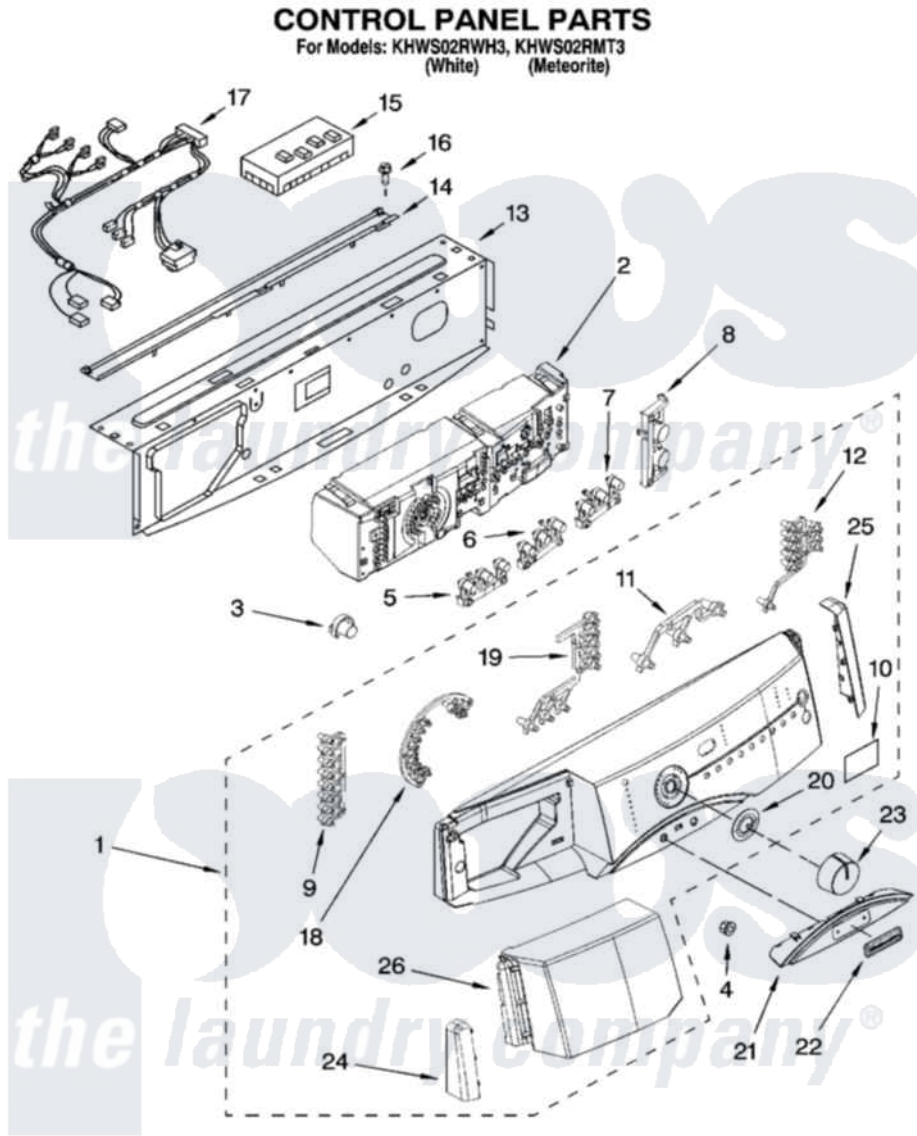

Whirlpool KHWS02RMT3 03 - CONTROL PANEL PARTS

8181484

5

Whirlpool [Residential Whirlpool KHWS02RMT3 Washer Parts](#) Parts Diagram 03 - CONTROL PANEL PARTS
Click on the part number to view part

Item	Original Part Number	Replaced By	Status	Part Description
1	8182597			Panel, Control
"	8182626			Panel, Control
2	8182150			User Interface
3	8182601			Button, Power
"	8182177			Button, Power
4	8182183	2004333		Nut
5	8182604			Button Set, Left
"	8182178			Button Set, Left
6	8182603			Button Set, Middle
"	8182179			Button Set, Middle
7	8182602			Button Set, Right
"	8182176			Button Set, Right
8	8182180			Button Set, Start
9	8182166			Light, Indicator
10	8182170			Window, Display
11	8182168			Light, Indicator

12	8182167		Light, Indicator
13	8182224	Not Available	Brace, Front Top
14	8181640	8182800	Channel, Water
15	8182774	W10137702	Microcomputer, Machine Control
16	8181756	488729	Screw
17	8182212		Harness, Wiring
18	8182165		Light, Indicator
19	8182169		Light, Indicator
20	8182171		Bezel, Knob
21	8182181		Overlay, Door
22	8182182	9707516	Medallion
23	8182175	W10163301	Knob, Control
24	8182599		Endcap, Left
"	8182174	Not Available	Endcap, Left (Meteorite)
25	8182600		Endcap, Right
"	8182164		Endcap, Right
26	8182598	Not Available	Handle, Drawer (Includes Illus. 24) (White)
"	8182172	Not Available	Handle, Drawer (Includes Illus. 24) (Meteorite)