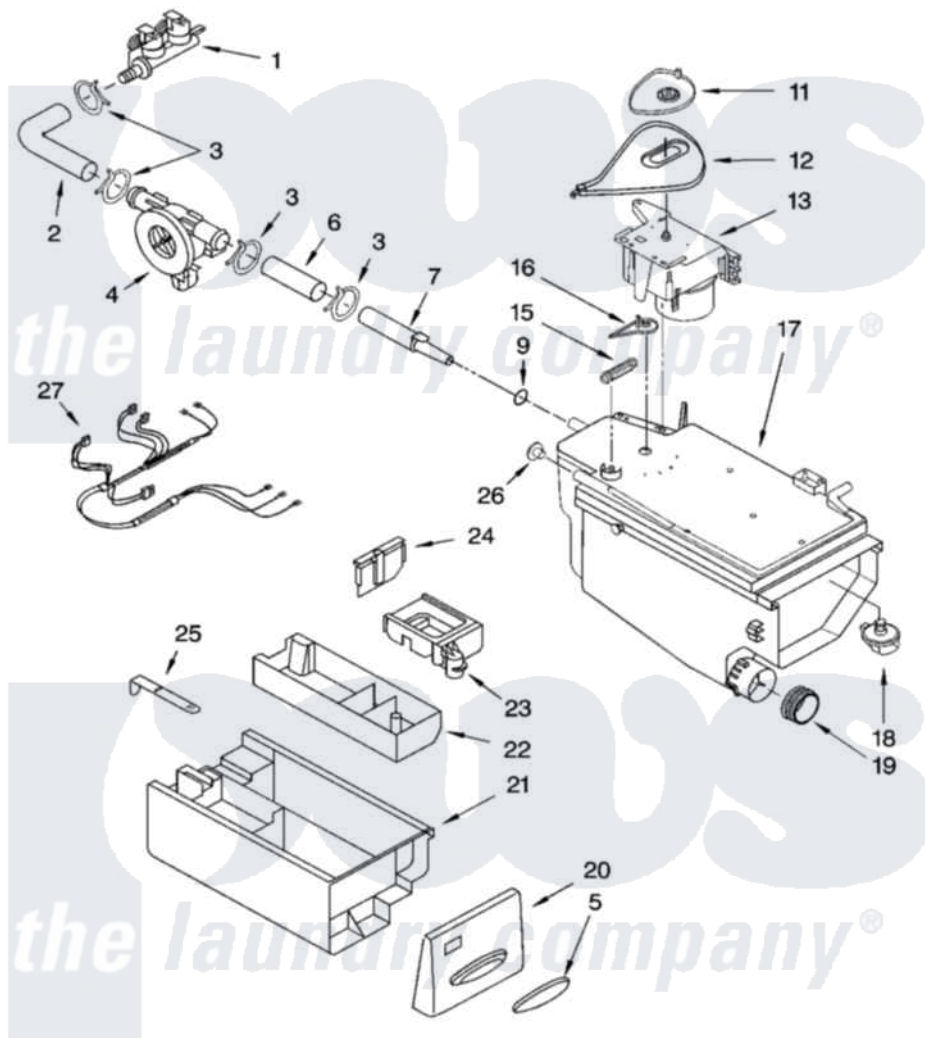

# Whirlpool KHWS02RMT3 04 - DISPENSER PARTS

## DISPENSER PARTS

For Models: KHWS02RWH3, KHWS02RMT3  
(White) (Meteorite)

8181484

7

[Whirlpool Residential Whirlpool KHWS02RMT3 Washer Parts](#) Parts Diagram 04 - DISPENSER PARTS

[Click on the part number to view part](#)

Item	Original Part Number	Replaced By	Status	Part Description
1	<a href="#">8182862</a>			Valve, Inlet
2	<a href="#">8181710</a>			Hose, Inlet Valve To Vent Pipe
3	8181751	<a href="#">489503</a>		Clamp
4	8181696	<a href="#">W10110225</a>		Flowmeter
5	<a href="#">8182173</a>			Cushion, Handle
6	<a href="#">8181708</a>			Hose, Flowmeter
7	8183010	<a href="#">280194</a>		Nozzle
9	8183036	<a href="#">280196</a>		Ring-O
11	<a href="#">8181726</a>			Cam, Actuator
12	<a href="#">8181725</a>			Lever, Water Distribution
13	<a href="#">8181723</a>			Actuator
15	<a href="#">8181727</a>			Spring, Lever
16	<a href="#">8181724</a>			Connection, Lever
17	8183032	<a href="#">280198</a>		Dispenser
"	8183033	<a href="#">280197</a>		Dispenser
18	<a href="#">8181712</a>			Nozzle, Distribution

19	<a href="#">8181747</a>		Seal
20	8182598	Not Available	Handle, Drawer (Includes Illus. 24) (White)
"	8182172	Not Available	Handle, Drawer (Includes Illus. 24) (Meteorite)
21	<a href="#">8181720</a>		Drawer, Detergent
"	<a href="#">8182160</a>		Drawer, Detergent
22	<a href="#">8181722</a>		Container, Detergent
"	<a href="#">8182184</a>		Container, Detergent
23	<a href="#">8182665</a>		Siphon, Bleach/Softener
"	<a href="#">8182161</a>		Siphon, Bleach/Softener
24	<a href="#">8181730</a>		Separator
"	<a href="#">8182162</a>		Separator
25	<a href="#">8181721</a>		Hook, Drawer
26	<a href="#">8182123</a>		Led, Pcb
27	<a href="#">8183022</a>		Harness, Wiring