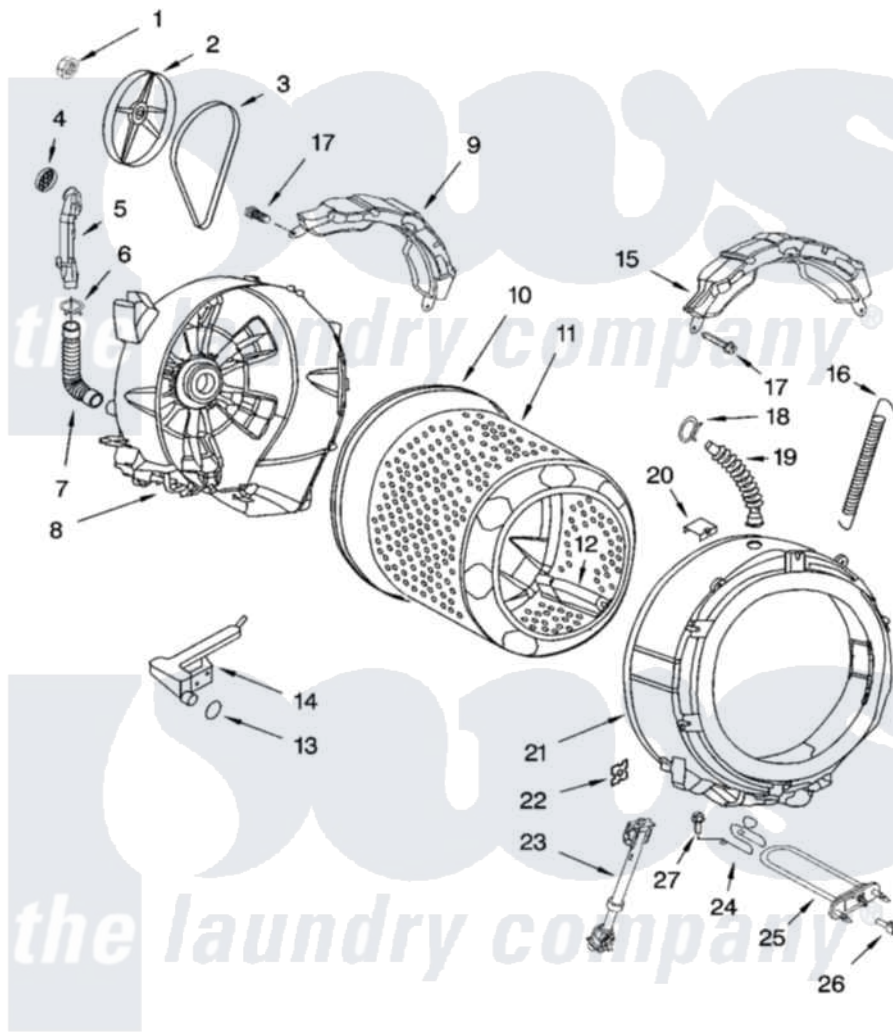

# Whirlpool KHWS02RMT3 05 - TUB AND BASKET PARTS

## TUB AND BASKET PARTS

For Models: KHWS02RWH3, KHWS02RMT3  
(White) (Meteorite)

8181484

9

Whirlpool Residential Whirlpool KHWS02RMT3 Washer Parts Parts Diagram 05 - TUB AND BASKET PARTS  
Click on the part number to view part

Item	Original Part Number	Replaced By	Status	Part Description
1	8182132	<a href="#">W10283361</a>		Nut, Pulley
2	<a href="#">8182650</a>			Pulley
3	8182633	<a href="#">W10388414</a>		Belt
4	<a href="#">8181745</a>			Grid, Ventilation
5	<a href="#">8181744</a>			Pipe, Ventilation
6	8181746	<a href="#">W10208156</a>		Clamp
7	<a href="#">8181743</a>			Hose, Exhaust
8	8181666	<a href="#">W10253866</a>		Tub-Outer
9	<a href="#">8181644</a>			Counterweight, Rear
10	<a href="#">8181673</a>			Gasket, Tub
11	8182247	<a href="#">W10269756</a>		Basket
12	<a href="#">8182233</a>			Baffle, Basket
13	8181748	<a href="#">W10250553</a>		O-Ring, Air Trap
14	<a href="#">8181731</a>			Airtrap
15	8181645	<a href="#">W10008880</a>		Counterweight, Front
16	<a href="#">8182814</a>			Spring, Suspension

17	8181647	<a href="#">W10182109</a>		Screw-Kit
18	8181742	<a href="#">3367052</a>		Clamp, Hose
19	<a href="#">8181794</a>			Hose, Tub To Dispenser
20	8181667	<a href="#">8540092</a>		Clamp, Tub
21	8181665	<a href="#">285981</a>		Tub-Outer
22	8181648	<a href="#">8182512</a>		Nut, Push-In
23	<a href="#">8182812</a>			Shock Absorber
24	8181686	<a href="#">W10250558</a>		Bracket, Heater Support
25	<a href="#">8182666</a>			Element, Heating
26	<a href="#">8181705</a>			Ntc
27	8181687	<a href="#">8182214</a>		Screw
"	BLANK		Not Available	Following Parts Not Illustrated
"	8182126	<a href="#">3196427</a>		Screw