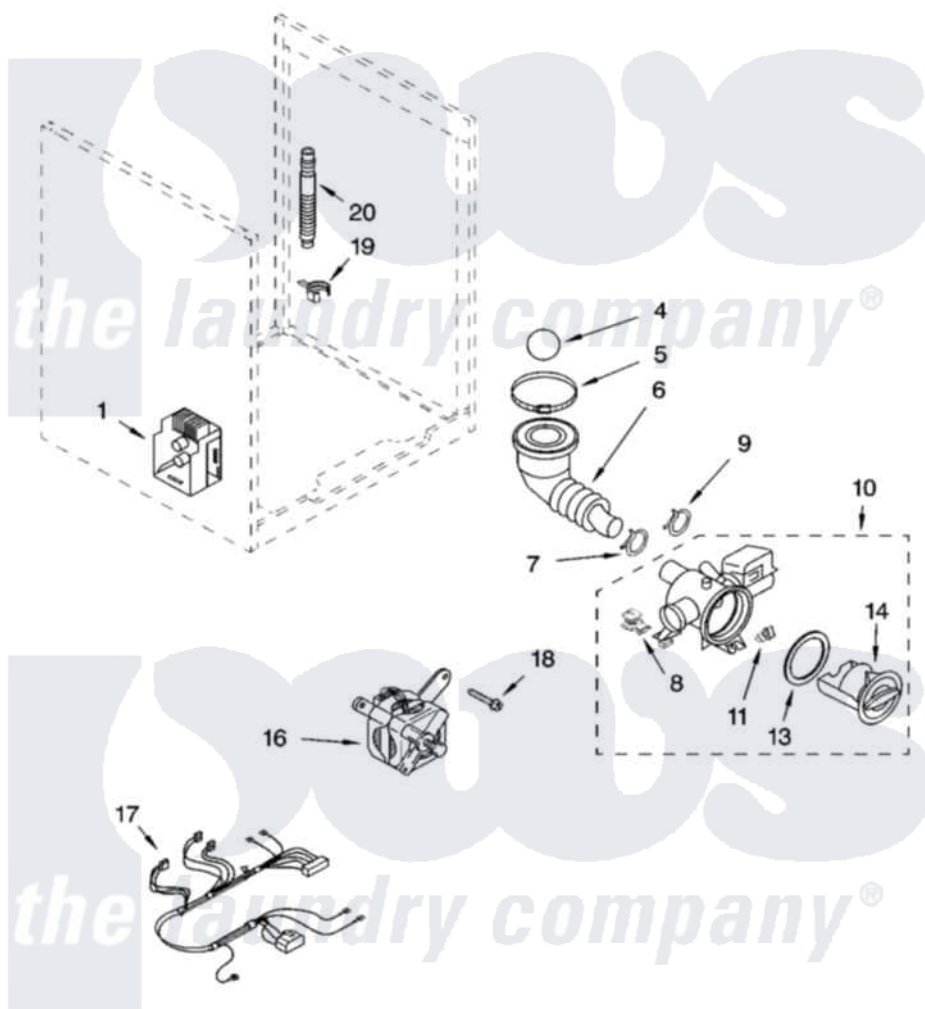

Whirlpool KHWS02RMT3 06 - PUMP AND MOTOR PARTS, OPTIONAL PARTS (NOT INCLUDED)

PUMP AND MOTOR PARTS

For Models: KHWS02RWH3, KHWS02RMT3
(White) (Meteorite)

8181484

11

Whirlpool [Residential Whirlpool KHWS02RMT3 Washer Parts](#) Parts Diagram 06 - PUMP AND MOTOR PARTS, OPTIONAL PARTS (NOT INCLUDED)
Click on the part number to view part

Item	Original Part Number	Replaced By	Status	Part Description
1	8182706			Control Unit
4	8181733	W10121657		Ball
5	8181734	696392		Hose Clamp
6	8181732			Hose, Tub To Pump
7	8181753	285655		Clamp, Hose
8	8182820			Grommet, Damper
9	8181752	3367052		Clamp, Hose
10	8182821	280187		Pump-Water
11	8182816			Grommet, Damper
13	8181736			Seal, Filter Cap
14	8183027			Cap, Filter
16	8182793			Motor, Drive
17	8181782	W10137867		Harns-Wire
18	8181761	W10128585		Bolt, Motor
19	8181755	8182209		Retainer, Drain Hose

20	8181740	W10003250	Hose, Drain-Inner
		72017	Paint, Touch-Up
"	4396603	W10202939	Paint, Touch-Up
"	350938		Paint, Pressurized Spray B
"	350930		Paint, Pressurized Spray B
"	799344		Paint, Touch-Up)
"	BLANK	Not Available	ACCESSORY PARTS
"	285863		Water System Parts