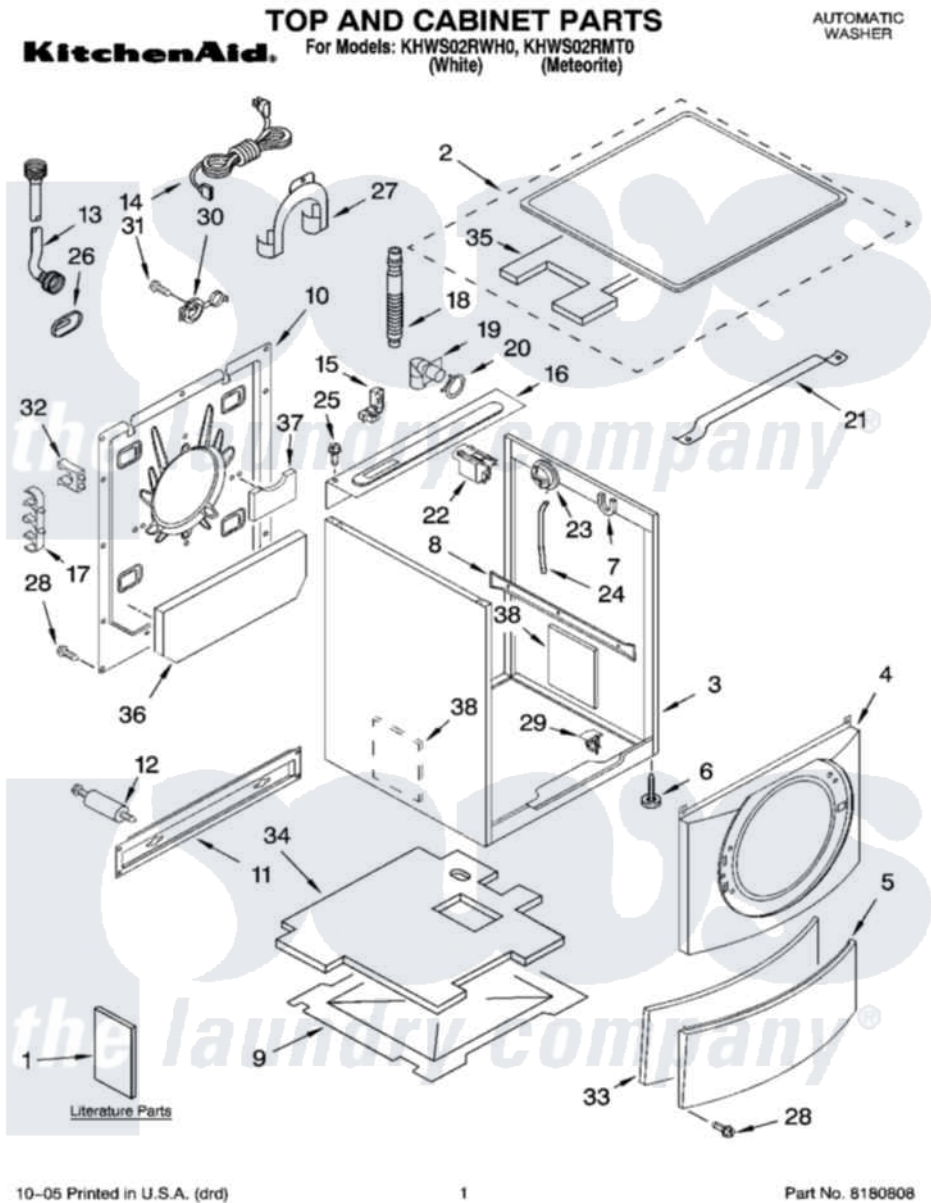

Whirlpool KHWS02RWH0 01 - TOP AND CABINET PARTS

Whirlpool Residential Whirlpool KHWS02RWH0 Washer Parts Parts Diagram 01 - TOP AND CABINET PARTS
 Click on the part number to view part

Item	Original Part Number	Replaced By	Status	Part Description
1	8182400		Not Available	Use & Care Guide
"	8182318		Not Available	Energy Guide
"	8182142		Not Available	DVD-Instruction
"	8182658			Quick Start Guide
"	8182208		Not Available	Tech Sheet
2	8182772			Top
"	8182773			Top
3	8182609			Cabinet
"	8182145			Cabinet
4	8182605			Panel, Front
"	8182146			Panel, Front
5	8181643			Toe Panel
"	8182148			Toe Panel
6	8181636			Foot, Leveling
7	8181763			Bracket, Spring
8	8181634			Brace, Side Panel

9	8181635		Pan, Bottom
10	8182698		Panel, Rear
11	8182661	W10003040	Brace, Transport
12	8182124	W10289554A	Bolt
"	8182125	W10289554A	Bolt
13	8181706	76314	Hose, Inlet 6 Ft. Hose With Elbow
"	8181707	76314	Hose, Inlet 6 Ft. Hose With Elbow
14	8182649		Cord, Power
15	8181690	8182635	Strain Relief
16	8182607	W10138248	Brace, Rear
17	8182701		Clip, Outer Hose Holder
18	8181737		Hose, Drain
19	8181738		Connector, Hose Outlet
20	8181752	3367052	Clamp, Hose
21	8181632		Brace, Top
22	8181683	W10326464	Filter, Interference
23	8181695		Switch, Pressure
24	8181739	W10004260	Hose, Pressure Switch
25	8181691		Screw
26	8182700	8540268	Cover, Transport
27	8181768	W10280024	U-Bend, Drain Hose
28	8181828	488729	Screw
29	8181930	W10085220	Microswitch
30	8182699		Grommet, Cord Support
31	8182201		Screw, 3 X 8 mm
32	8182702		Clip, Outer Hose Holder
33	8182639	Not Available	Sound Absorber, Toe Panel
34	8182640		Sound Absorber, Bottom
35	8182775		Sound Absorber, Top
36	8182776		Sound Absorber, Bottom Rear Panel
37	8182777		Sound Absorber, Rear Panel-Middle
38	8182778		Sound Absorber, Cabinet
"	N/A	Not Available	FOLLOWING PARTS NOT ILLUSTRATED
"	8182109		Harness Channel