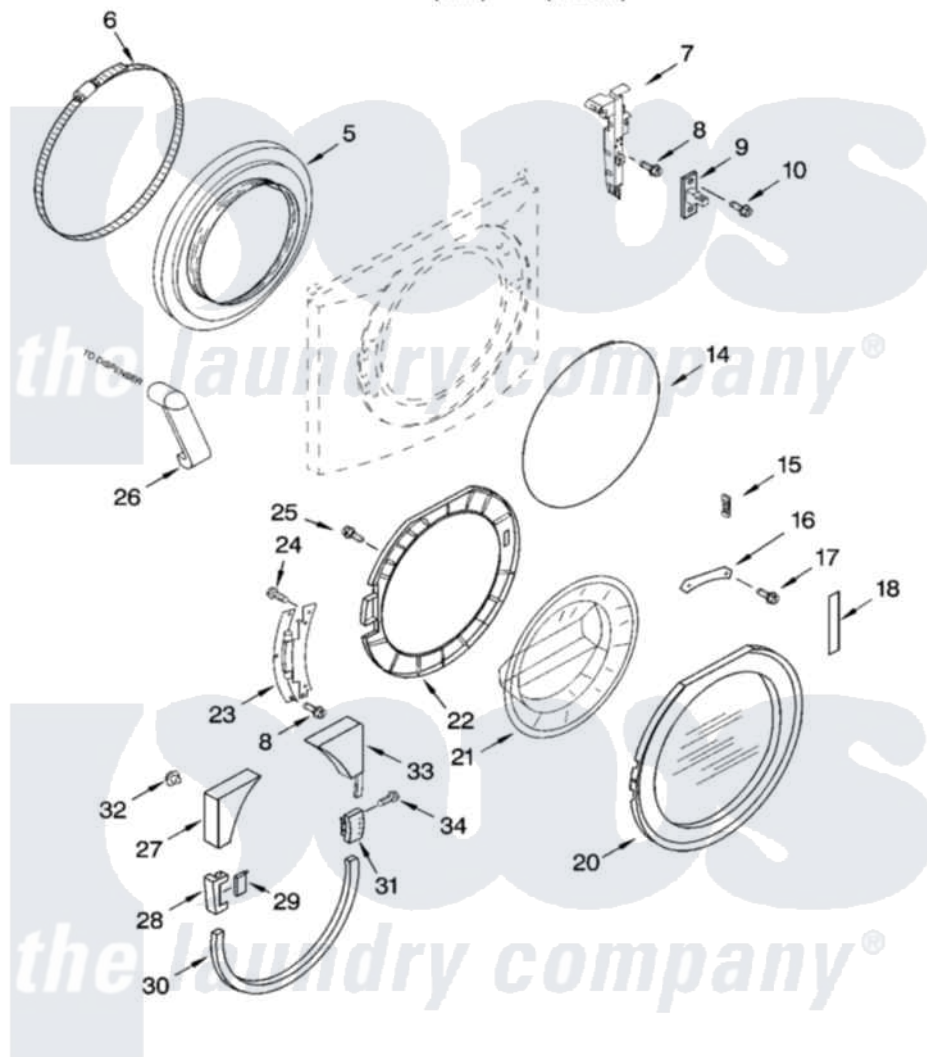

Whirlpool KHWS02RWH0 02 - DOOR AND LATCH PARTS

DOOR AND LATCH PARTS

For Models: KHWS02RWH0, KHWS02RMT0
(White) (Meteorite)

8180808

3

Whirlpool [Residential Whirlpool KHWS02RWH0 Washer Parts](#) Parts Diagram 02 - DOOR AND LATCH PARTS

[Click on the part number to view part](#)

Item	Original Part Number	Replaced By	Status	Part Description
5	8182119			Bellow
6	8182210			Clamp, Bellow
7	8182634			Lock, Door
8	8181760	8540725		Screw
9	8181651			Hook, Door
10	8181758	8182214		Screw
14	8182211			Clamp, Bellow To Front Panel
15	8181659	W10128586		Clamp, Glass Support
16	8181650			Clamp, Glass
17	8181785			Screw
18	8182153			Foam, Door Handle
20	8182151			Frame, Door Front Assembly
21	8181655			Glass, Door
22	8182628	W10163308		Frame
23	8181843			Hinge, Door
24	8181660			Screw

25	8181661		Screw, Actuator
26	8181718		Tube, Dispenser To Bellow
27	8182592		Trim, Upper Left
"	8182155		Trim, Upper Left
28	8182595		Cover, Hinge
"	8182627		Cover, Hinge
29	8182596		Cover, Hinge
"	8182154		Cover, Hinge
30	8182594		Trim, Lower
"	8182157		Trim, Lower
31	8182591		Handle, Door
"	8182152		Handle, Door
32	8182779		Clip, Trim
33	8182593		Trim, Upper Right
"	8182156		Trim, Upper Right
34	8181759	3400805	Screw, 8-18 X 3/64